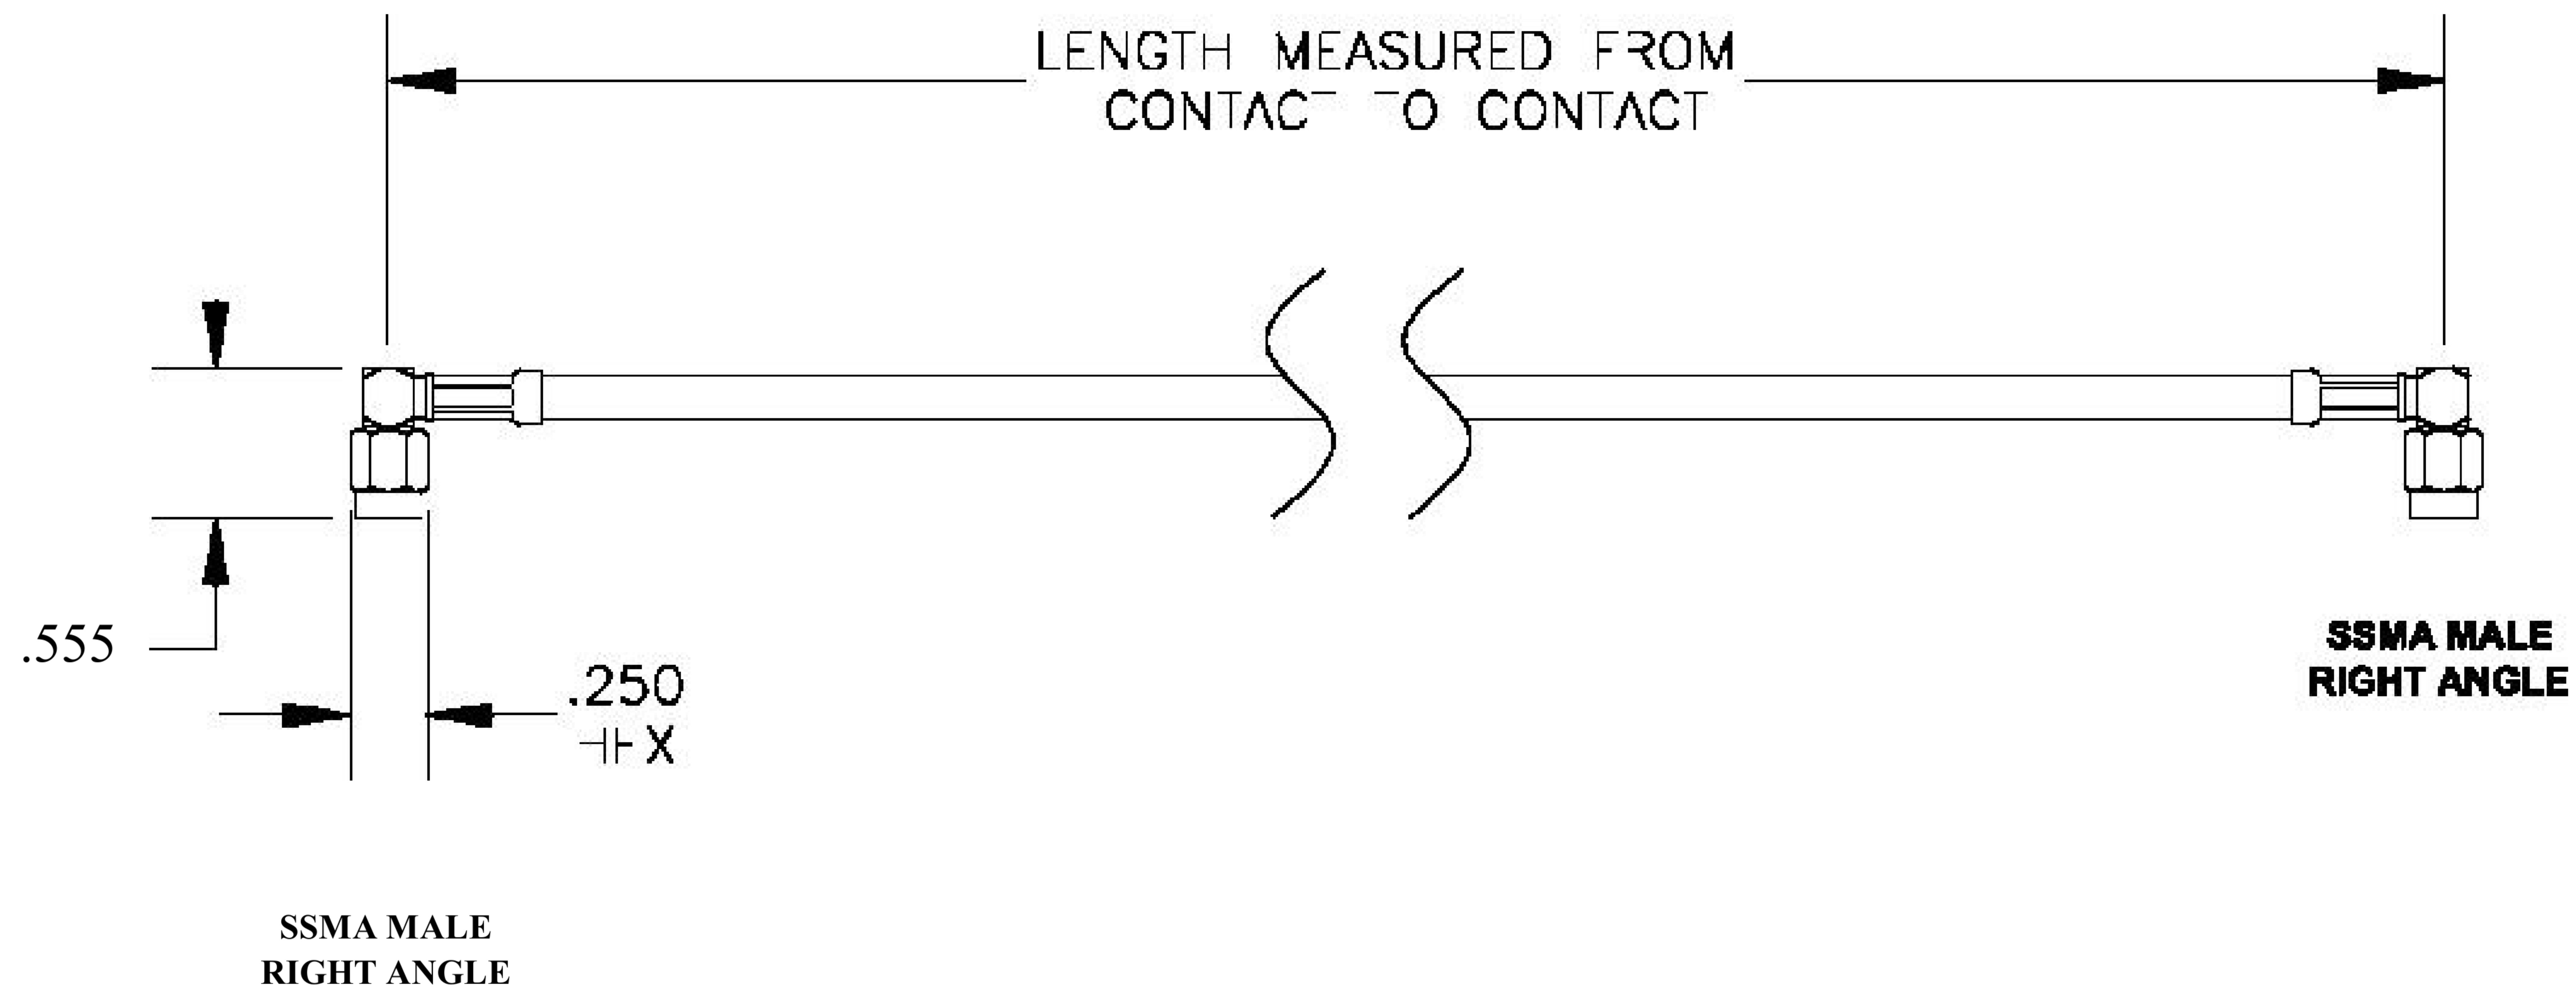

COMPONENTS	IMPEDANCE
SSMA MALE RIGHT ANGLE	50 OHM
SSMA MALE RIGHT ANGLE	50 OHM
RG174A/U	50 OHM

Standard Lengths	
-12	12"
-24	24 ^H
-36	36"
■48	48"
-60	60"
■XXX	Custom Length in inches

8th Floor, Building 1, Yongfu Science and Technology Center Industrial Park, Nanzha District 5, Humen, 523900, Dongguan, Guangdong, China.

Website: www.ebeestock.com

Email: sales@ebeestock.com

COAXIAL & FIBER OPTICS

DWG TITLE	ET32609	DES_	ssma-male-right-angle-to-ssma-male-right-angle-cable-6-inch-length-using-rg174-coax-rohs-0032607
SIZE A FSCM NO. 53919 CAD FILE 073102 SCALE N/A			127