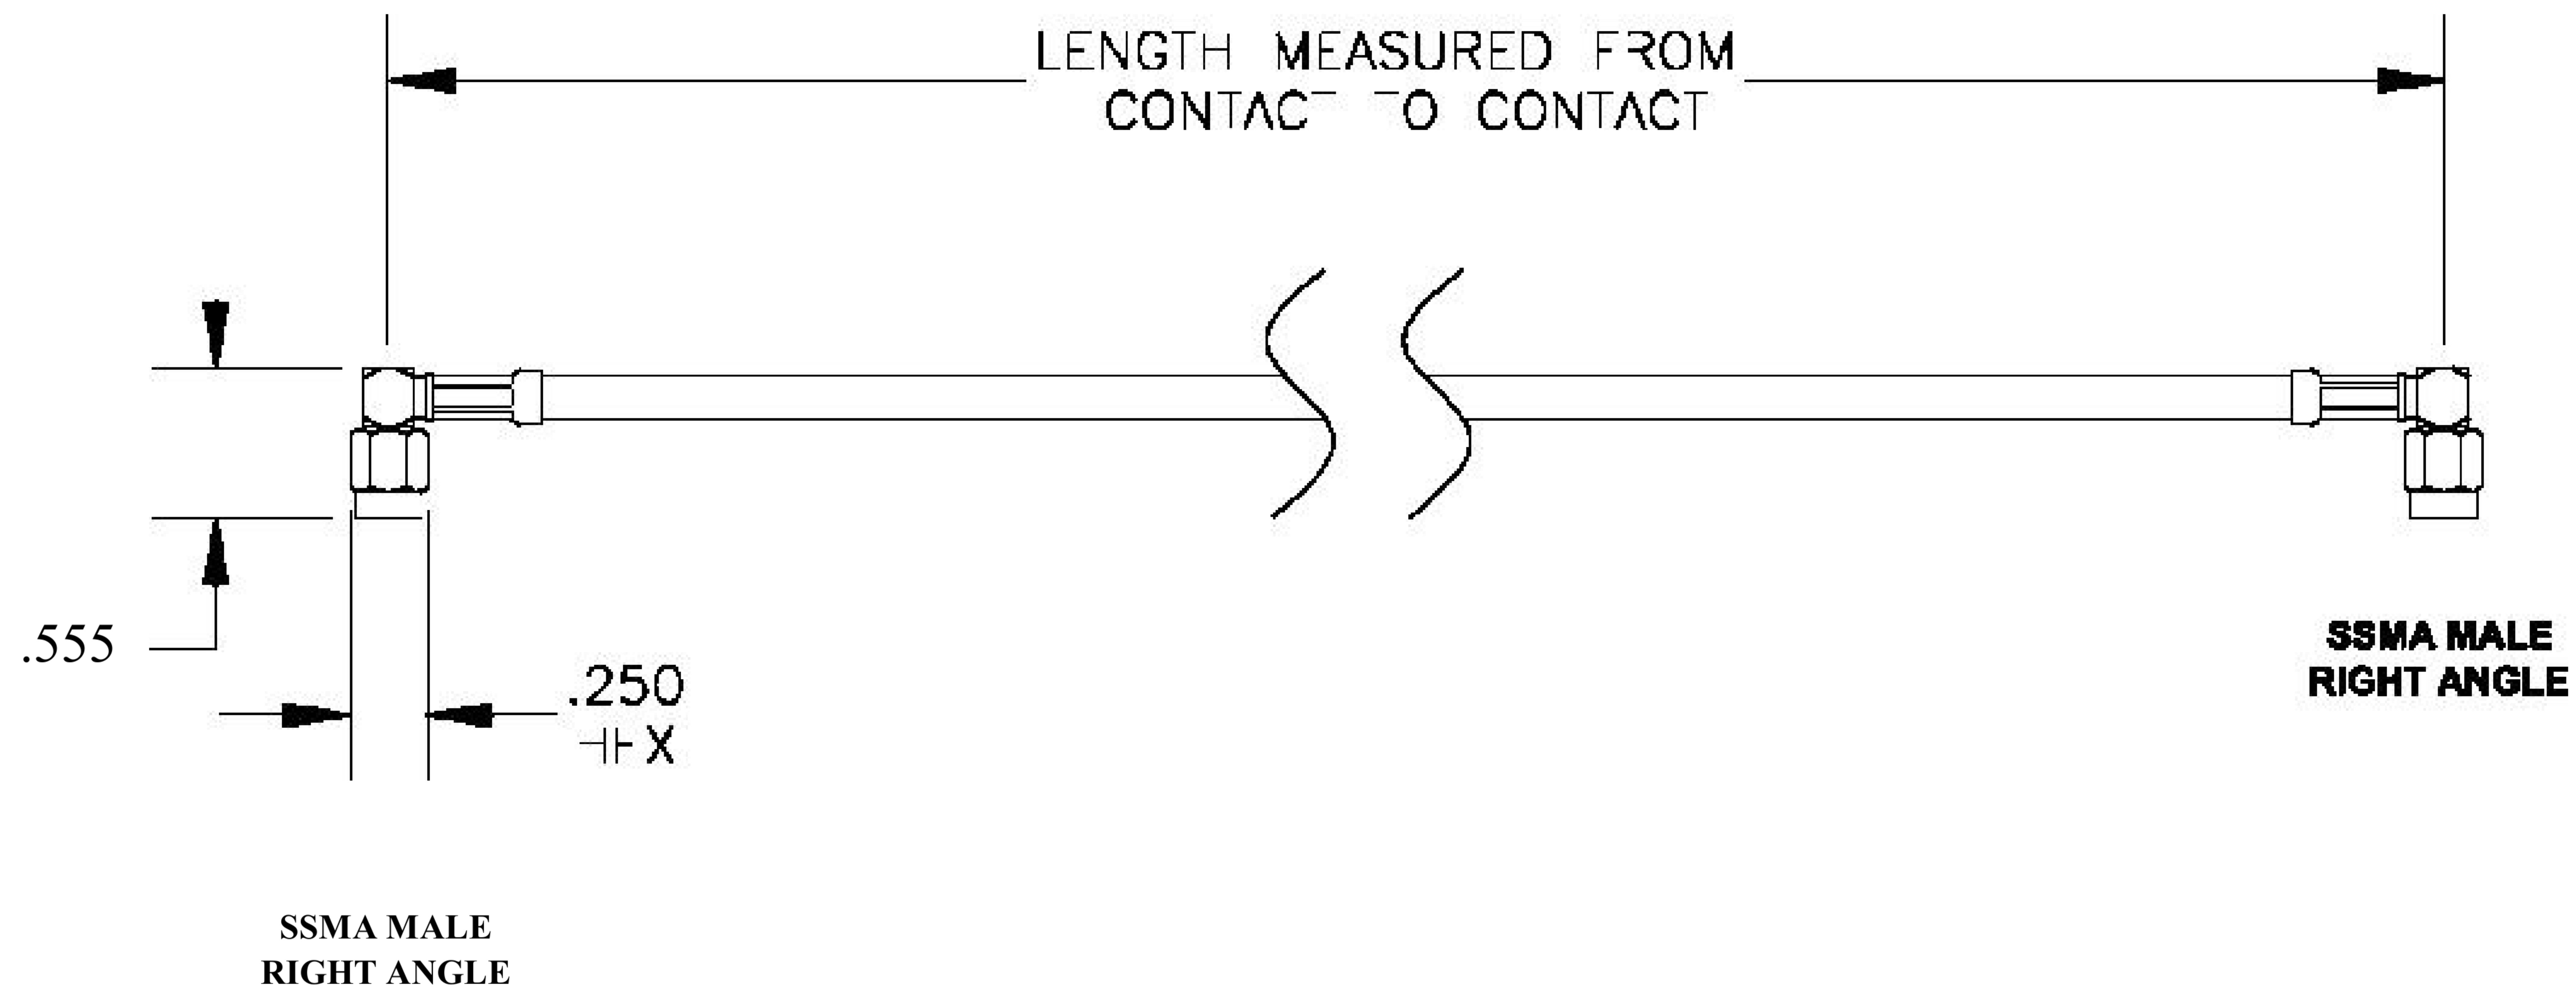

| COMPONENTS | IMPEDANCE |
|-----------------------|-----------|
| SSMA MALE RIGHT ANGLE | 50 OHM |
| SSMA MALE RIGHT ANGLE | 50 OHM |
| RG174A/U | 50 OHM |

| Standard Lengths | |
|------------------|-------------------------|
| -12 | 12" |
| -24 | 24 ^H |
| -36 | 36" |
| ■48 | 48" |
| -60 | 60" |
| ■XXX | Custom Length in inches |

| | | | |
|-----------|---------|------|--|
| DWG TITLE | ET32610 | DES_ | ssma-male-right-angle-to-ssma-male-right-angle-cable-6-inch-length-using-rg174-coax-rohs-0032607 |
|-----------|---------|------|--|