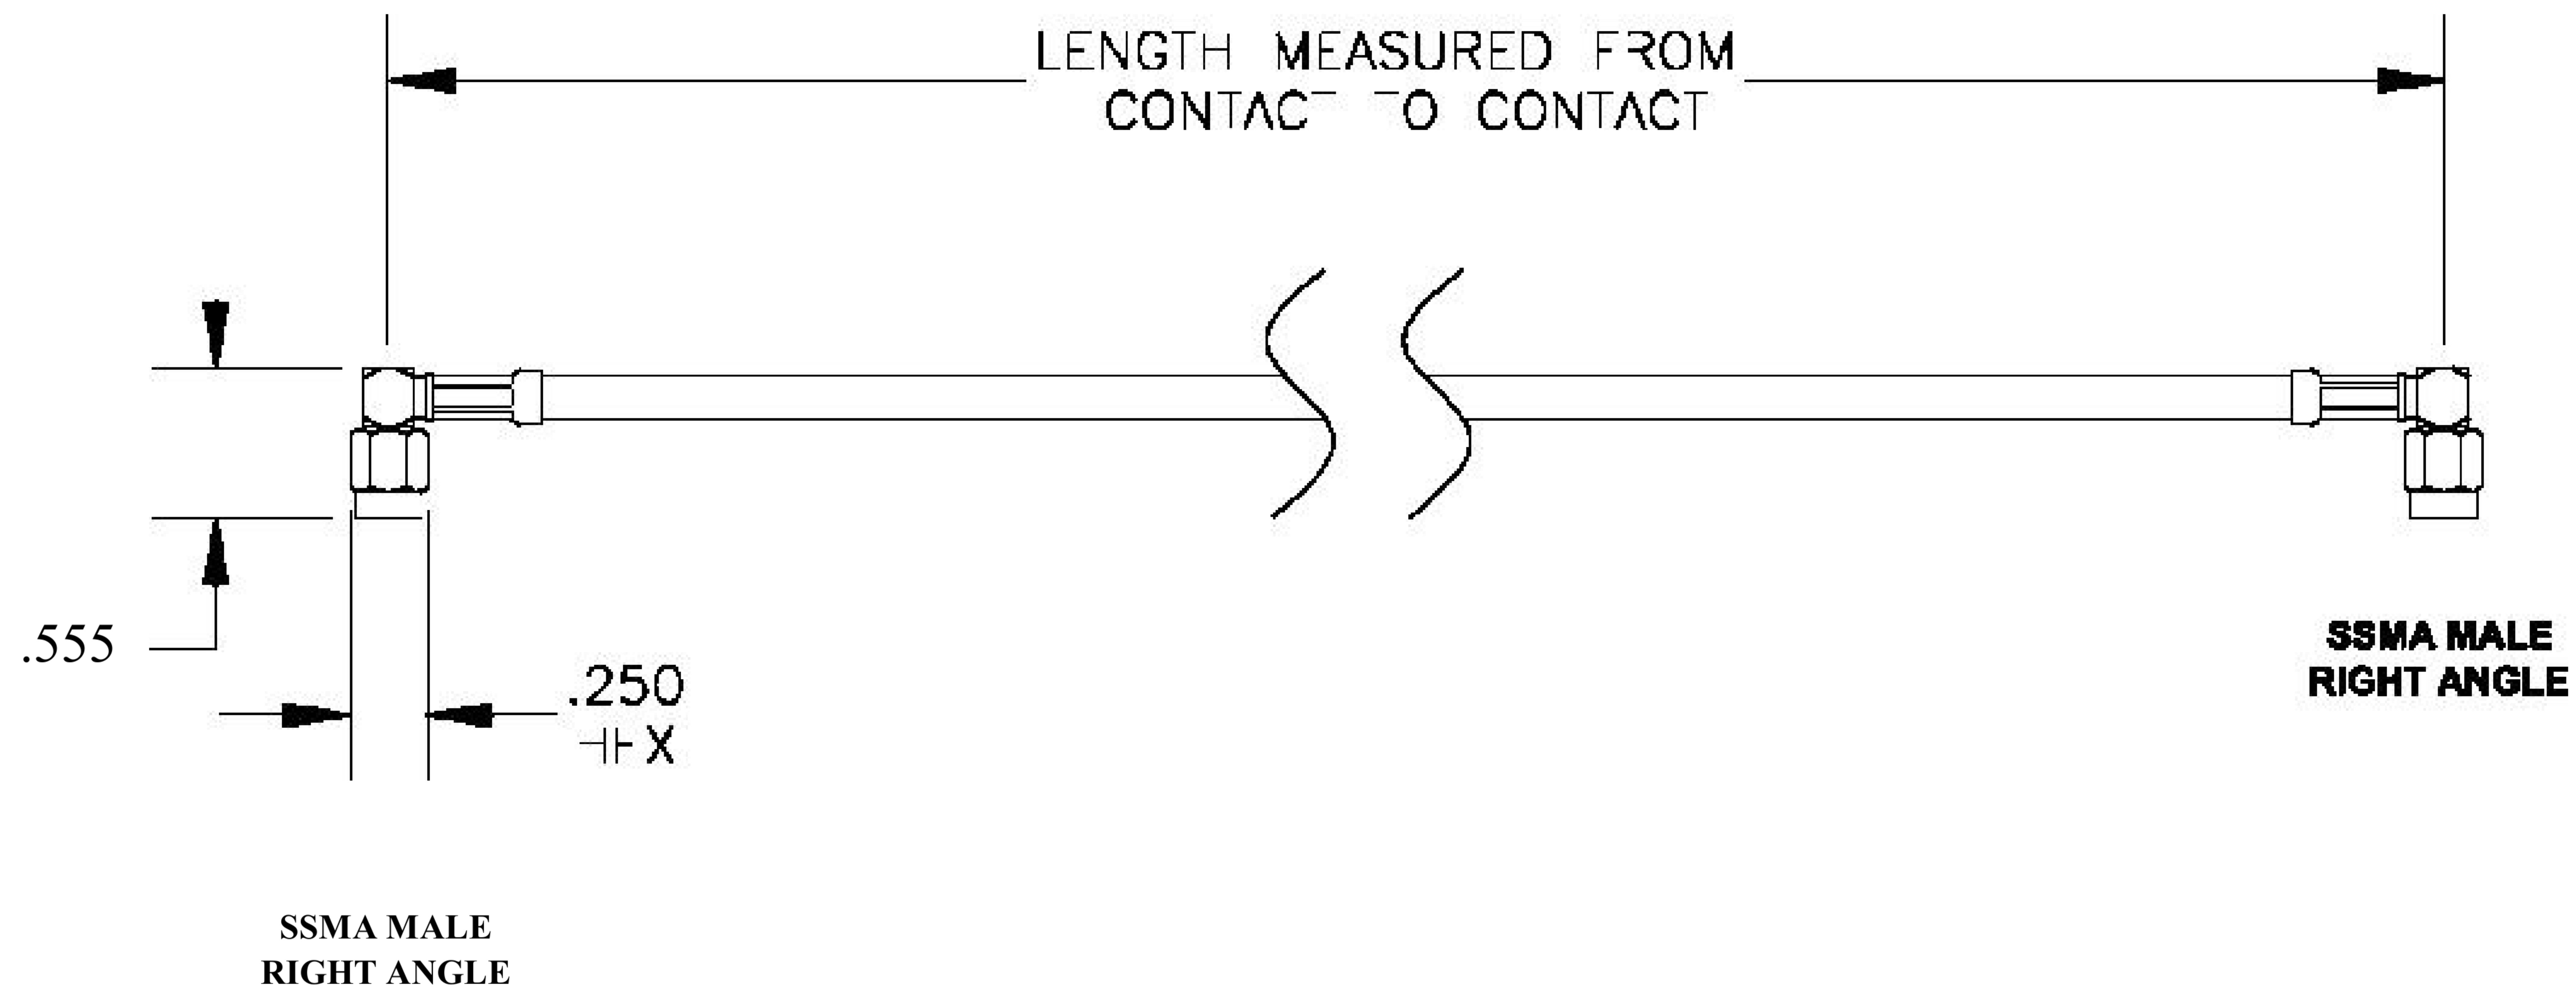

COMPONENTS	IMPEDANCE
SSMA MALE RIGHT ANGLE	50 OHM
SSMA MALE RIGHT ANGLE	50 OHM
RG174A/U	50 OHM

Standard Lengths	
-12	12"
-24	24 ^H
-36	36"
■48	48"
-60	60"
■XXX	Custom Length in inches

8th Floor, Building 1, Yongfu Science and Technology Center Industrial Park, Nanzha District 5, Humen, 523900, Dongguan, Guangdong, China.

Website: www.ebeestock.com

Email: sales@ebeestock.com

COAXIAL & FIBER OPTICS

DWG TITLE	ET32612	DES_	ssma-male-right-angle-to-ssma-male-right-angle-cable-6-inch-length-using-rg174-coax-rohs-0032607
-----------	---------	------	--