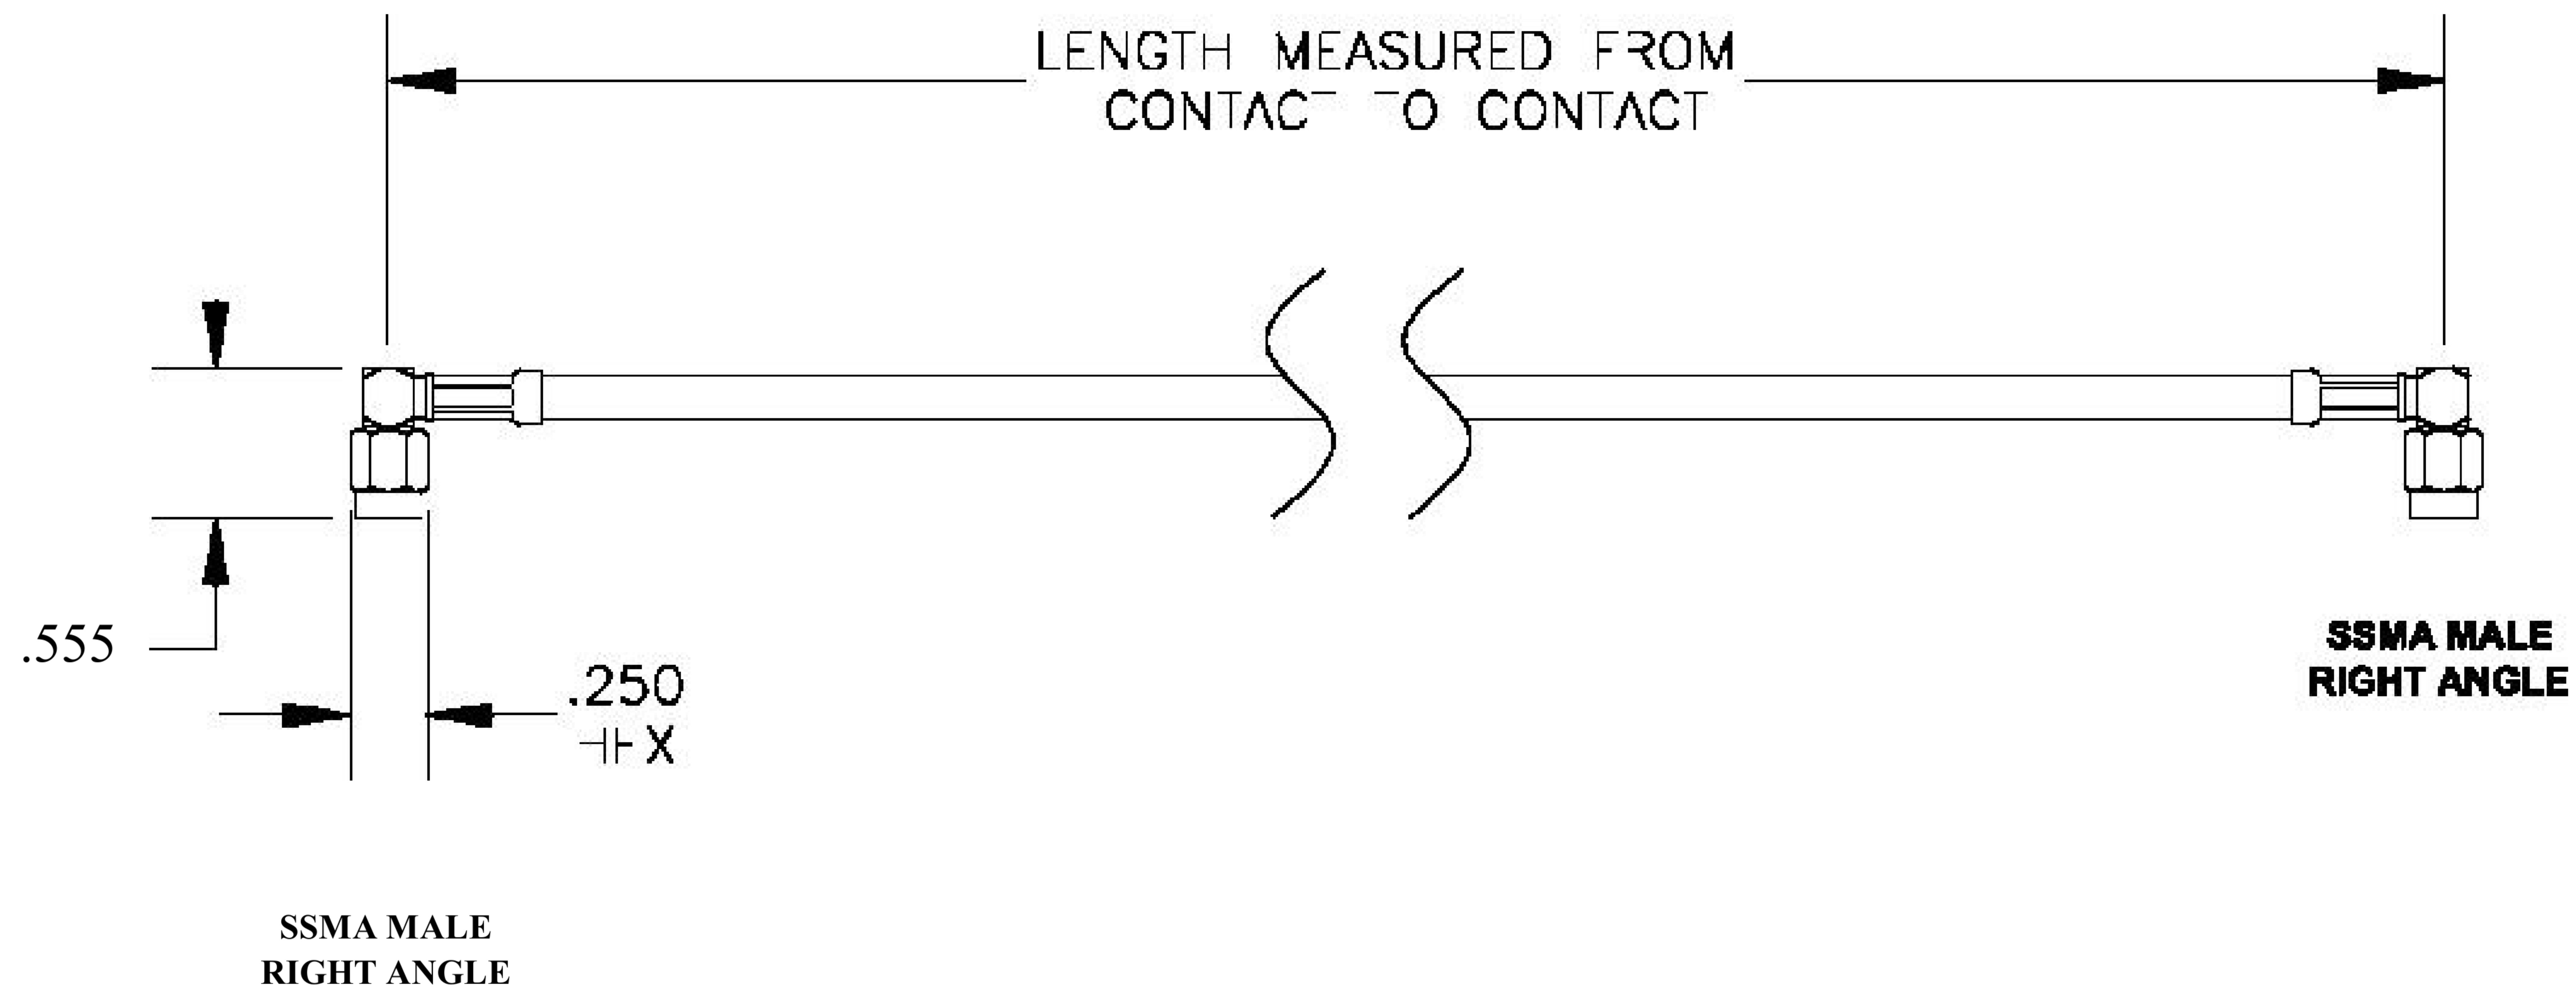

COMPONENTS	IMPEDANCE
SSMA MALE RIGHT ANGLE	50 OHM
SSMA MALE RIGHT ANGLE	50 OHM
RG174A/U	50 OHM

Standard Lengths	
-12	12"
-24	24 ^H
-36	36"
■48	48"
-60	60"
■XXX	Custom Length in inches

8th Floor, Building 1, Yongfu Science and Technology Center Industrial Park, Nanzha District 5, Humen, 523900, Dongguan, Guangdong, China.

Website: www.ebeestock.com

Email: sales@ebeestock.com

COAXIAL & FIBER OPTICS

DWG TITLE	ET32613	DES_	ssma-male-right-angle-to-ssma-male-right-angle-cable-6-inch-length-using-rg174-coax-rohs-0032607
-----------	---------	------	--