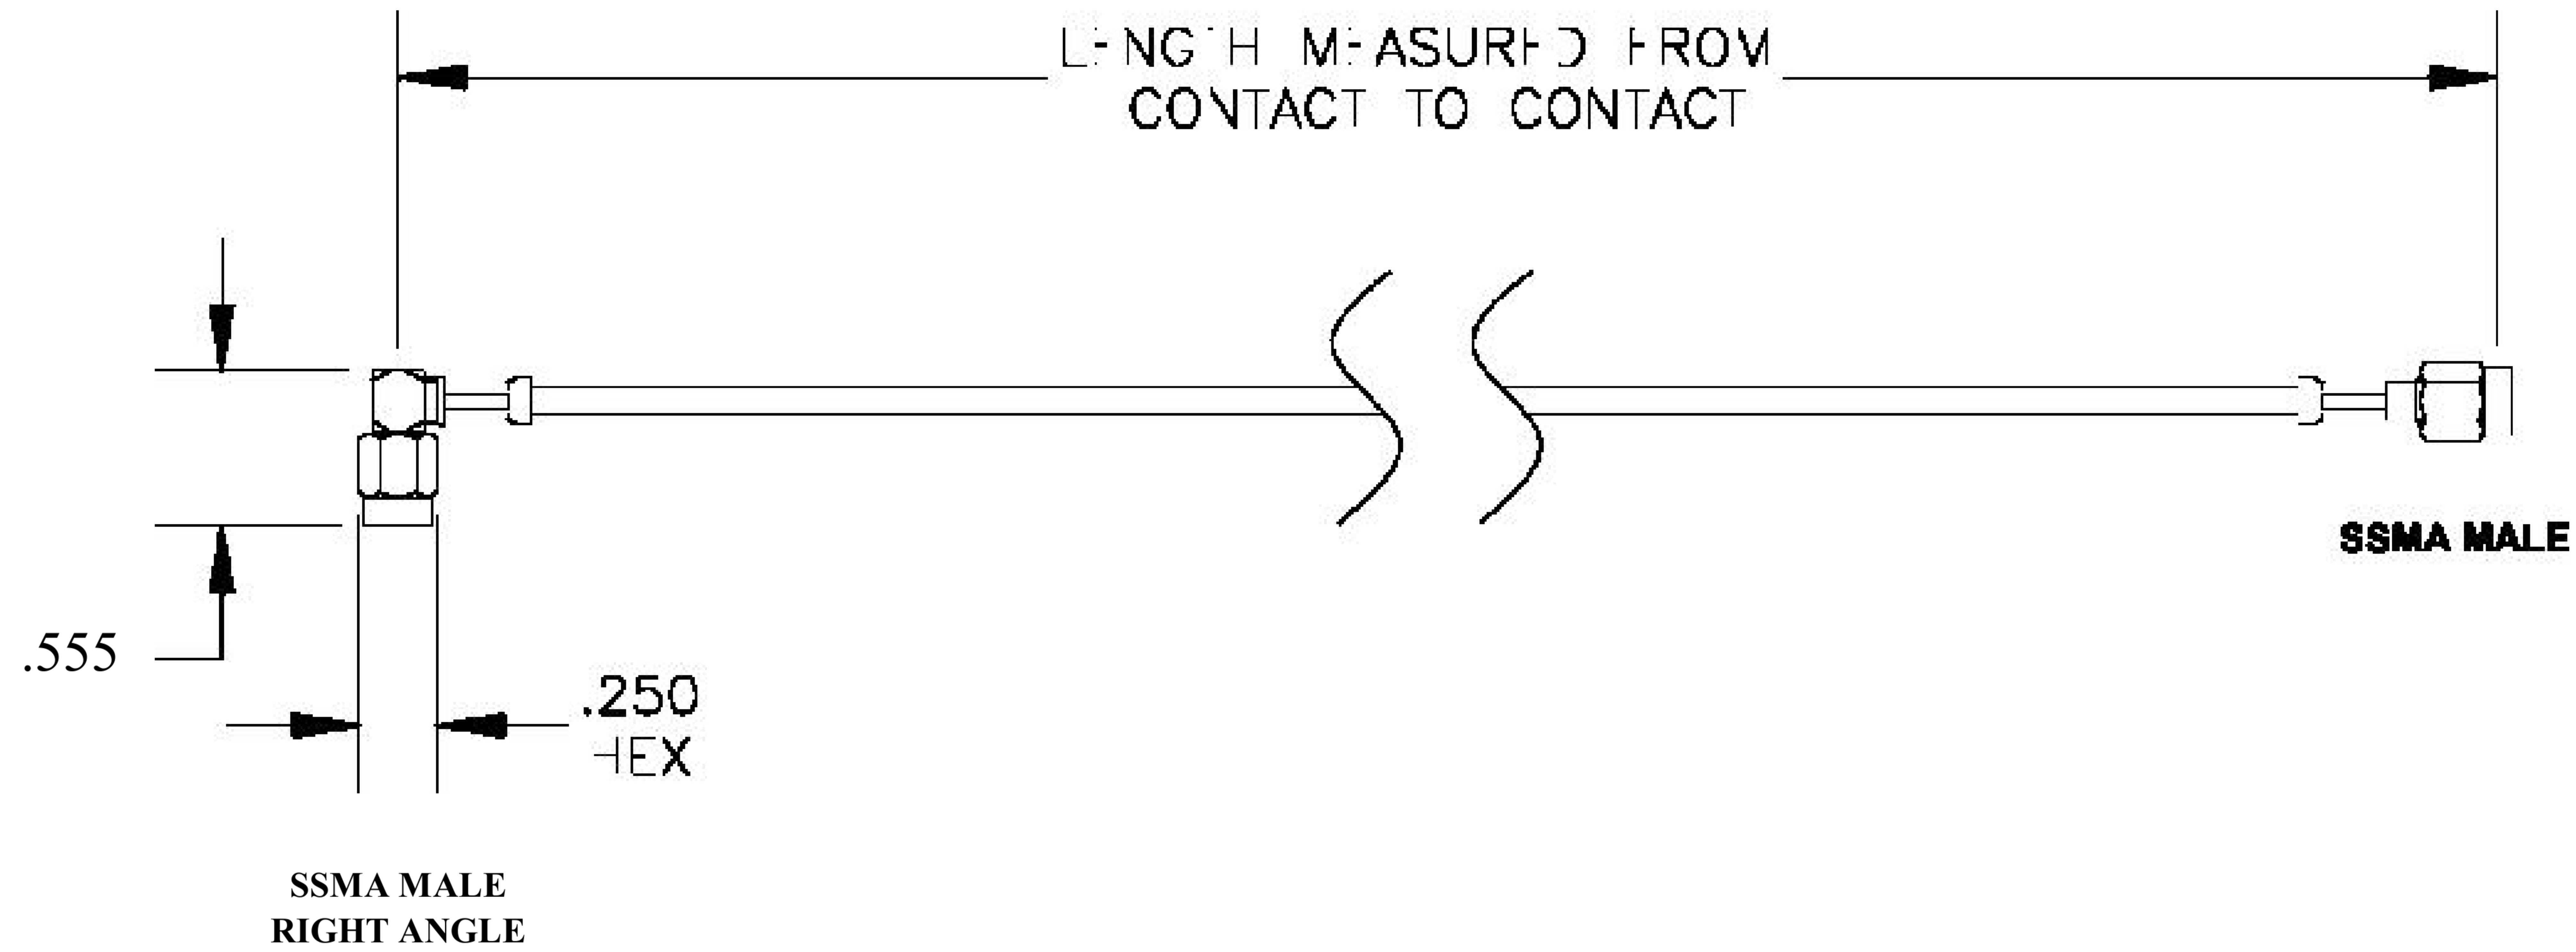

COMPONENTS	IMPEDANCE
SSMA MALE RIGHT ANGLE	50 OHM
SSMA MALE	50 OHM
RG178B/U	50 OHM

Standard Lengths	
-12	12"
-24	24 ^H
-36	36"
■48	48"
-60	60"
■XXX	Custom Length in inches

8th Floor, Building 1, Yongfu Science and Technology Center Industrial Park, Nanzha District 5, Humen, 523900, Dongguan, Guangdong, China.

Website: www.ebeestock.com

Email: sales@ebeestock.com

COAXIAL & FIBER OPTICS

DWG TITLE	ET32623	DES_	ssma-male-to-ssma-male-right-angle-cable-6-inch-length-using-rg178-coax-rohs-0032623
SIZE A FSCM NO. 53919 CAD FILE 073102 SCALE N/A		127	