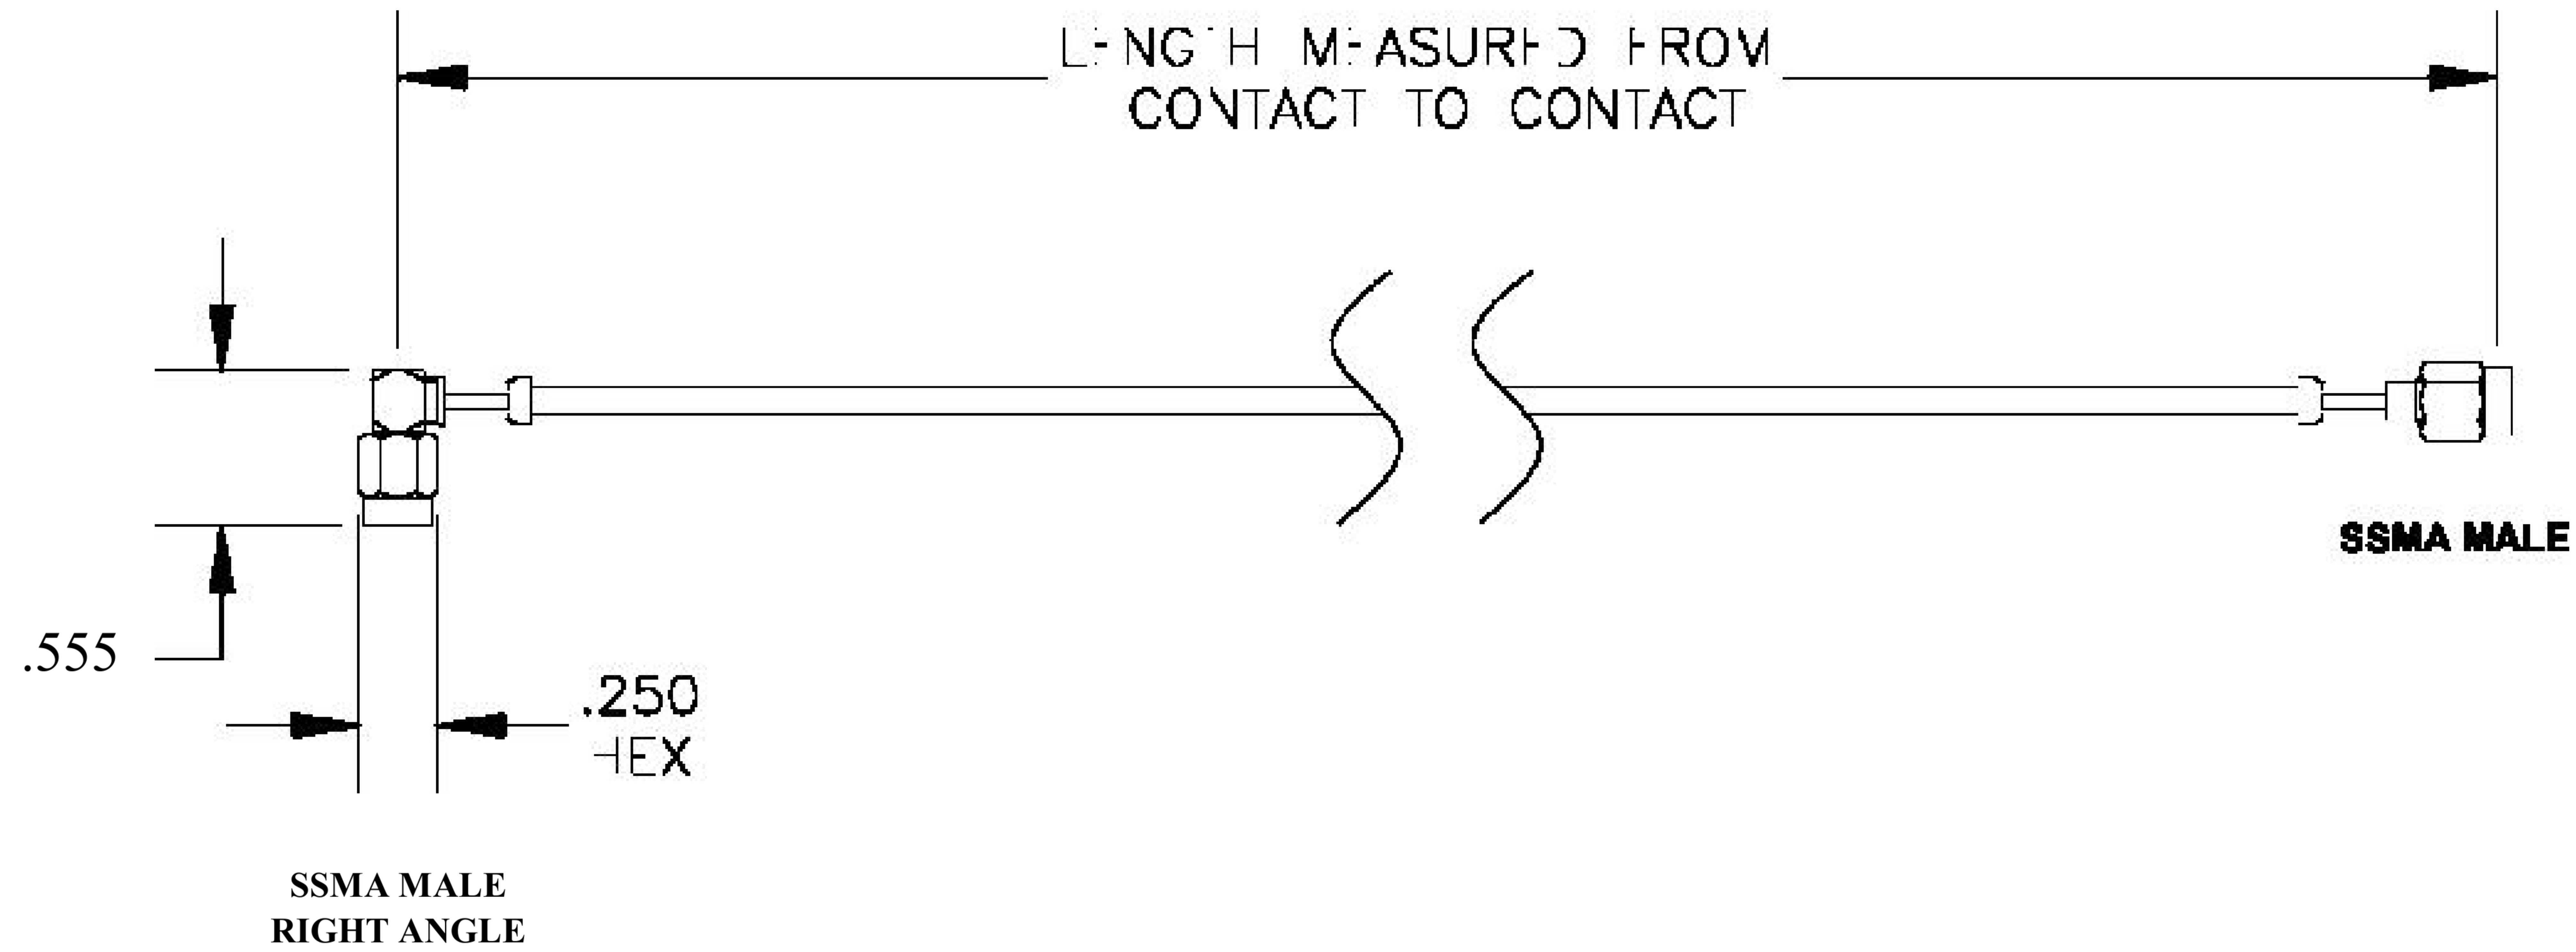

| COMPONENTS            | IMPEDANCE |
|-----------------------|-----------|
| SSMA MALE RIGHT ANGLE | 50 OHM    |
| SSMA MALE             | 50 OHM    |
| RG178B/U              | 50 OHM    |

| Standard Lengths |                         |
|------------------|-------------------------|
| -12              | 12"                     |
| -24              | 24" <sup>H</sup>        |
| -36              | 36"                     |
| ■48              | 48"                     |
| -60              | 60"                     |
| ■XXX             | Custom Length in inches |

**COAXIAL & FIBER OPTICS**

|           |         |      |  |
|-----------|---------|------|--|
| DWG TITLE | ET32624 | DES_ | ssma-male-to-ssma-male-right-angle-cable-6-inch-length-using-rg178-coax-rohs-0032623 |
|-----------|---------|------|--|