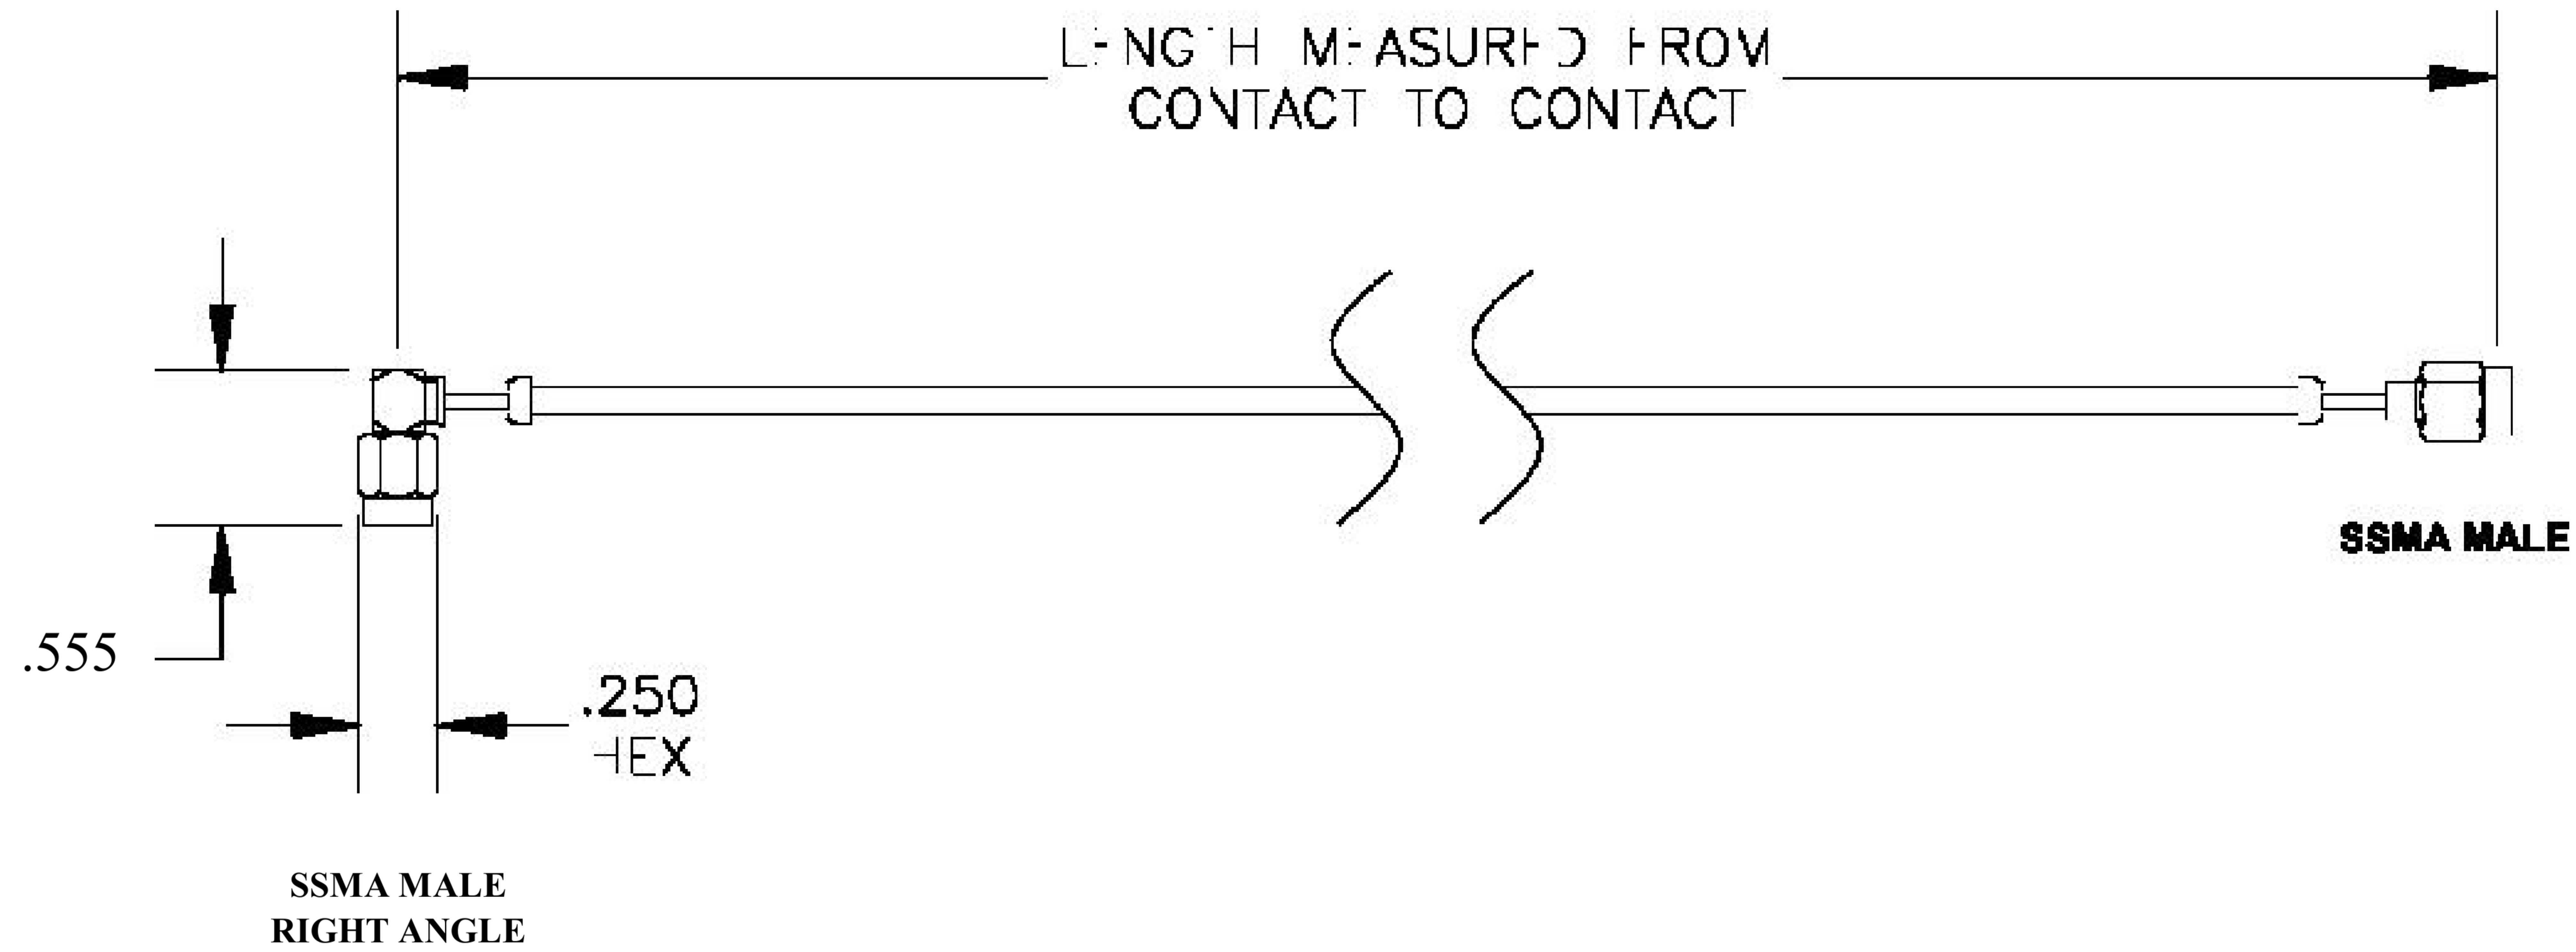

COMPONENTS	IMPEDANCE
SSMA MALE RIGHT ANGLE	50 OHM
SSMA MALE	50 OHM
RG178B/U	50 OHM

Standard Lengths	
-12	12"
-24	24" <sup>H</sup>
-36	36"
■48	48"
-60	60"
■XXX	Custom Length in inches

8th Floor, Building 1, Yongfu Science and Technology Center Industrial Park, Nanzha District 5, Humen, 523900, Dongguan, Guangdong, China.

Website: [www.ebeestock.com](http://www.ebeestock.com)

Email: [sales@ebeestock.com](mailto:sales@ebeestock.com)

COAXIAL & FIBER OPTICS

DWG TITLE	ET32625	DES_	ssma-male-to-ssma-male-right-angle-cable-6-inch-length-using-rg178-coax-rohs-0032623
-----------	---------	------	--

SIZE A | FSCM NO. 53919 | CAD FILE 073102 | SCALE N/A | 127

NOTES:

- UNLESS OTHERWISE SPECIFIED ALL DIMENSIONS ARE NOMINAL.
- ALL SPECIFICATIONS ARE SUBJECT TO CHANGE WITHOUT NOTICE AT ANY TIME.

RoHS  
Compliance  
Certified