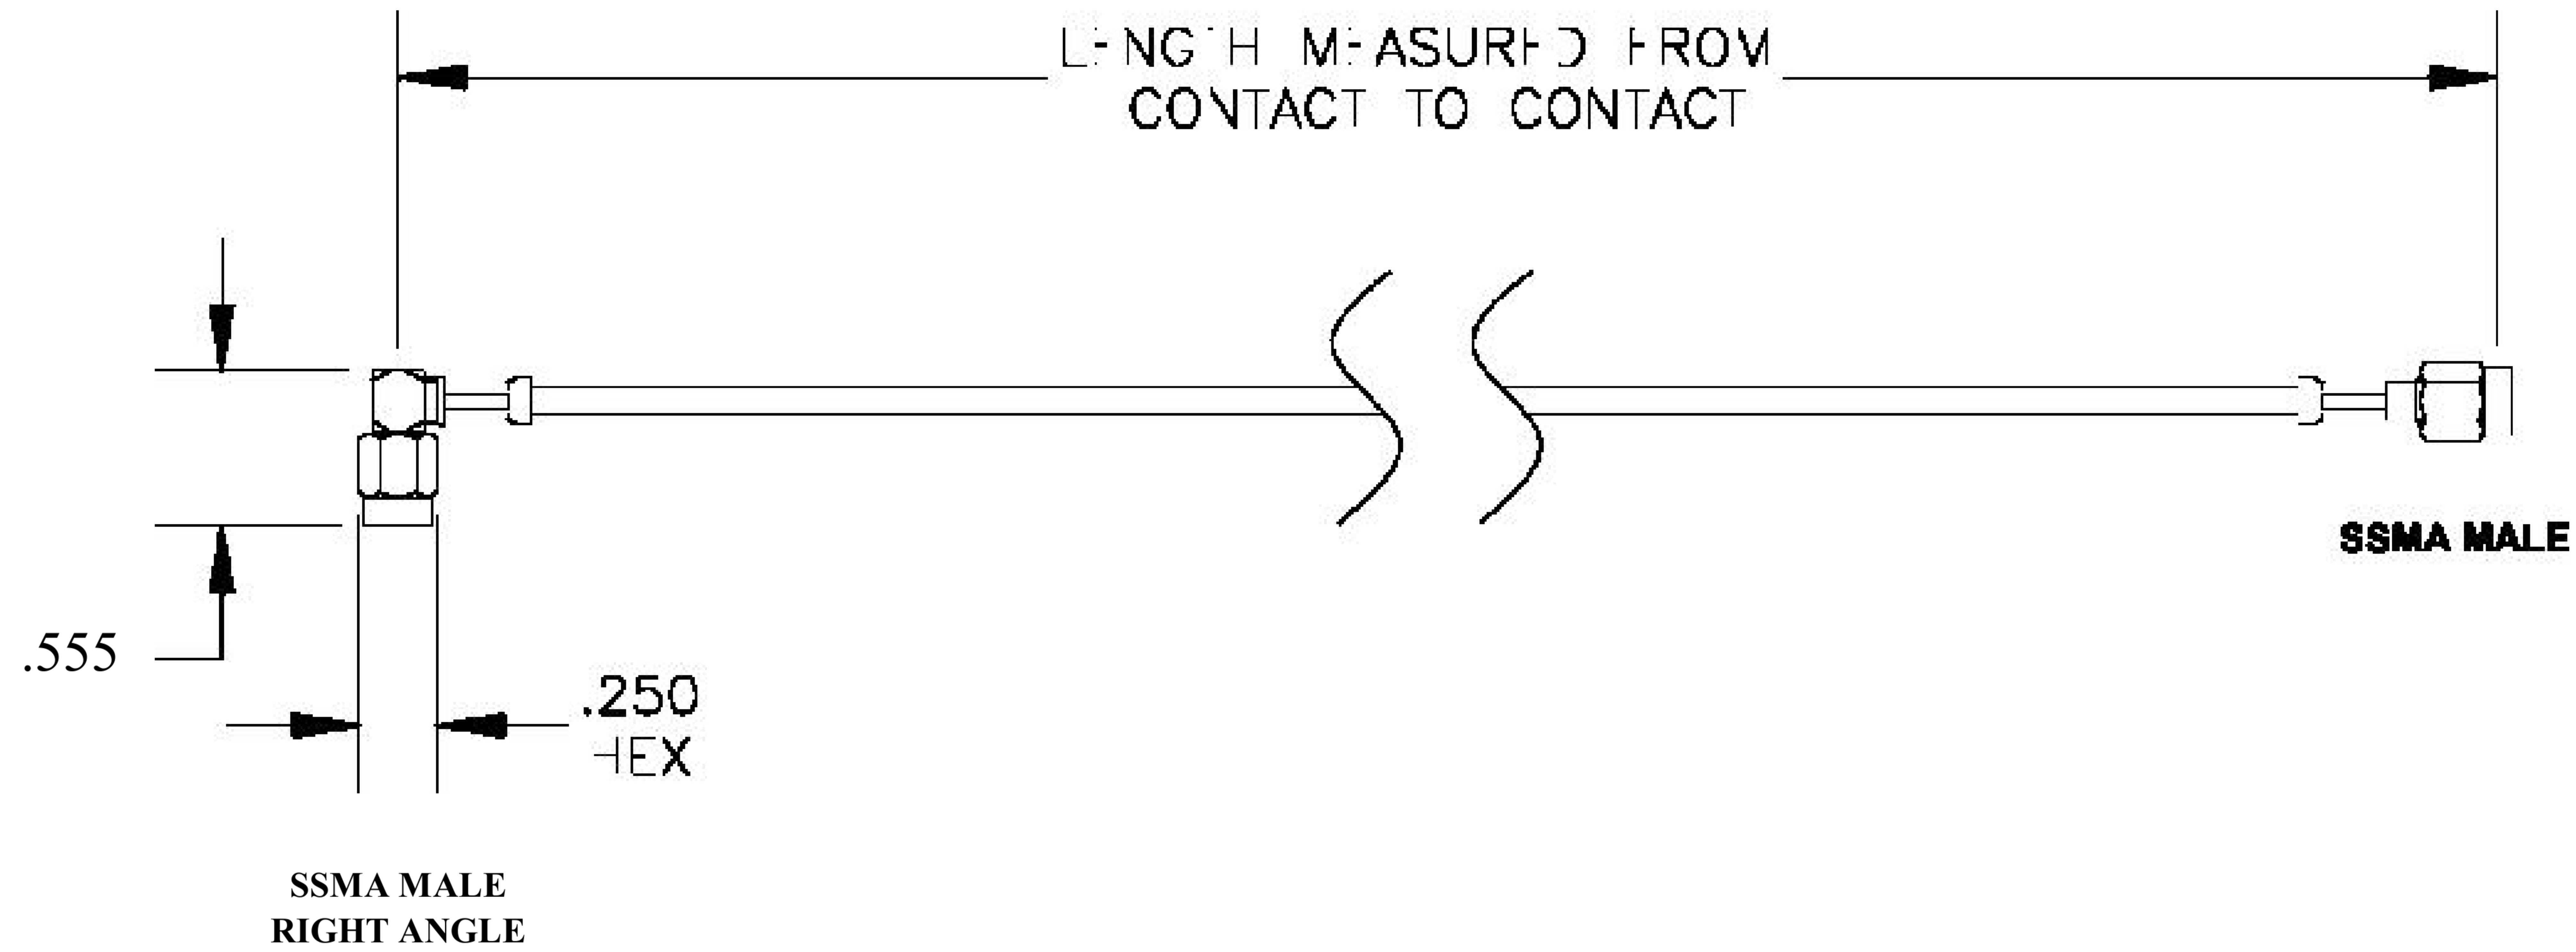

COMPONENTS	IMPEDANCE
SSMA MALE RIGHT ANGLE	50 OHM
SSMA MALE	50 OHM
RG178B/U	50 OHM

Standard Lengths	
-12	12"
-24	24" ^H
-36	36"
■48	48"
-60	60"
■XXX	Custom Length in inches

8th Floor, Building 1, Yongfu Science and Technology Center Industrial Park, Nanzha District 5, Humen, 523900, Dongguan, Guangdong, China.

Website: www.ebeestock.com

Email: sales@ebeestock.com

COAXIAL & FIBER OPTICS

DWG TITLE	ET32626	DES_	ssma-male-to-ssma-male-right-angle-cable-6-inch-length-using-rg178-coax-rohs-0032623
-----------	---------	------	--

SIZE A | FSCM NO. 53919 | CAD FILE 073102 | SCALE N/A |

| 127

NOTES:

- UNLESS OTHERWISE SPECIFIED ALL DIMENSIONS ARE NOMINAL.
- ALL SPECIFICATIONS ARE SUBJECT TO CHANGE WITHOUT NOTICE AT ANY TIME.

RoHS
Compliance
Certified