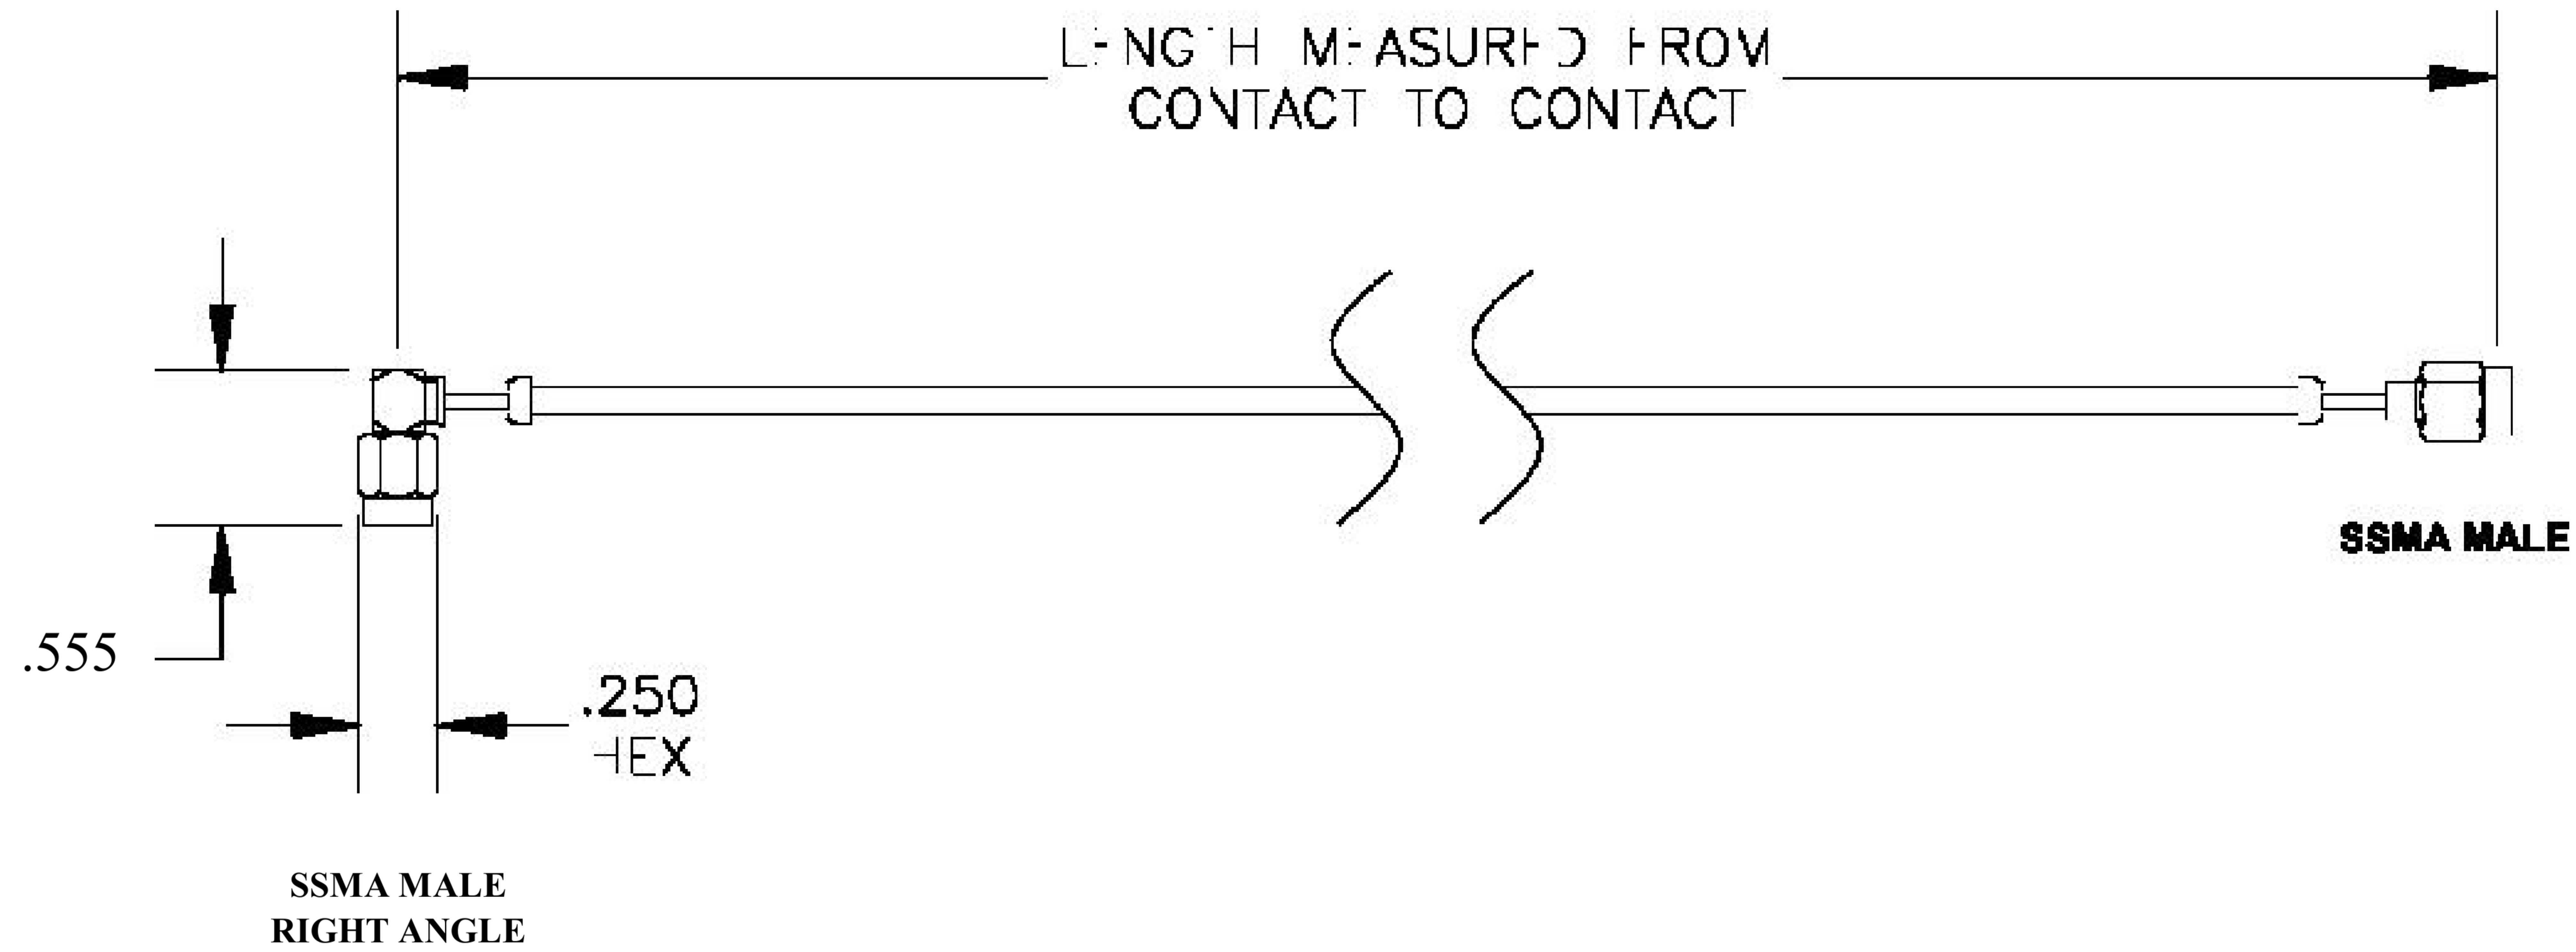

COMPONENTS	IMPEDANCE
SSMA MALE RIGHT ANGLE	50 OHM
SSMA MALE	50 OHM
RG178B/U	50 OHM

Standard Lengths	
-12	12"
-24	24 ^H
-36	36"
■48	48"
-60	60"
■XXX	Custom Length in inches

8th Floor, Building 1, Yongfu Science and Technology Center Industrial Park, Nanzha District 5, Humen, 523900, Dongguan, Guangdong, China.

Website: www.ebeestock.com

Email: sales@ebeestock.com

COAXIAL & FIBER OPTICS

DWG TITLE	ET32627	DES_	ssma-male-to-ssma-male-right-angle-cable-6-inch-length-using-rg178-coax-rohs-0032623
-----------	---------	------	--

SIZE A | FSCM NO. 53919 | CAD FILE 073102 | SCALE N/A | 127

NOTES:

- UNLESS OTHERWISE SPECIFIED ALL DIMENSIONS ARE NOMINAL.
- ALL SPECIFICATIONS ARE SUBJECT TO CHANGE WITHOUT NOTICE AT ANY TIME.

RoHS
Compliance
Certified