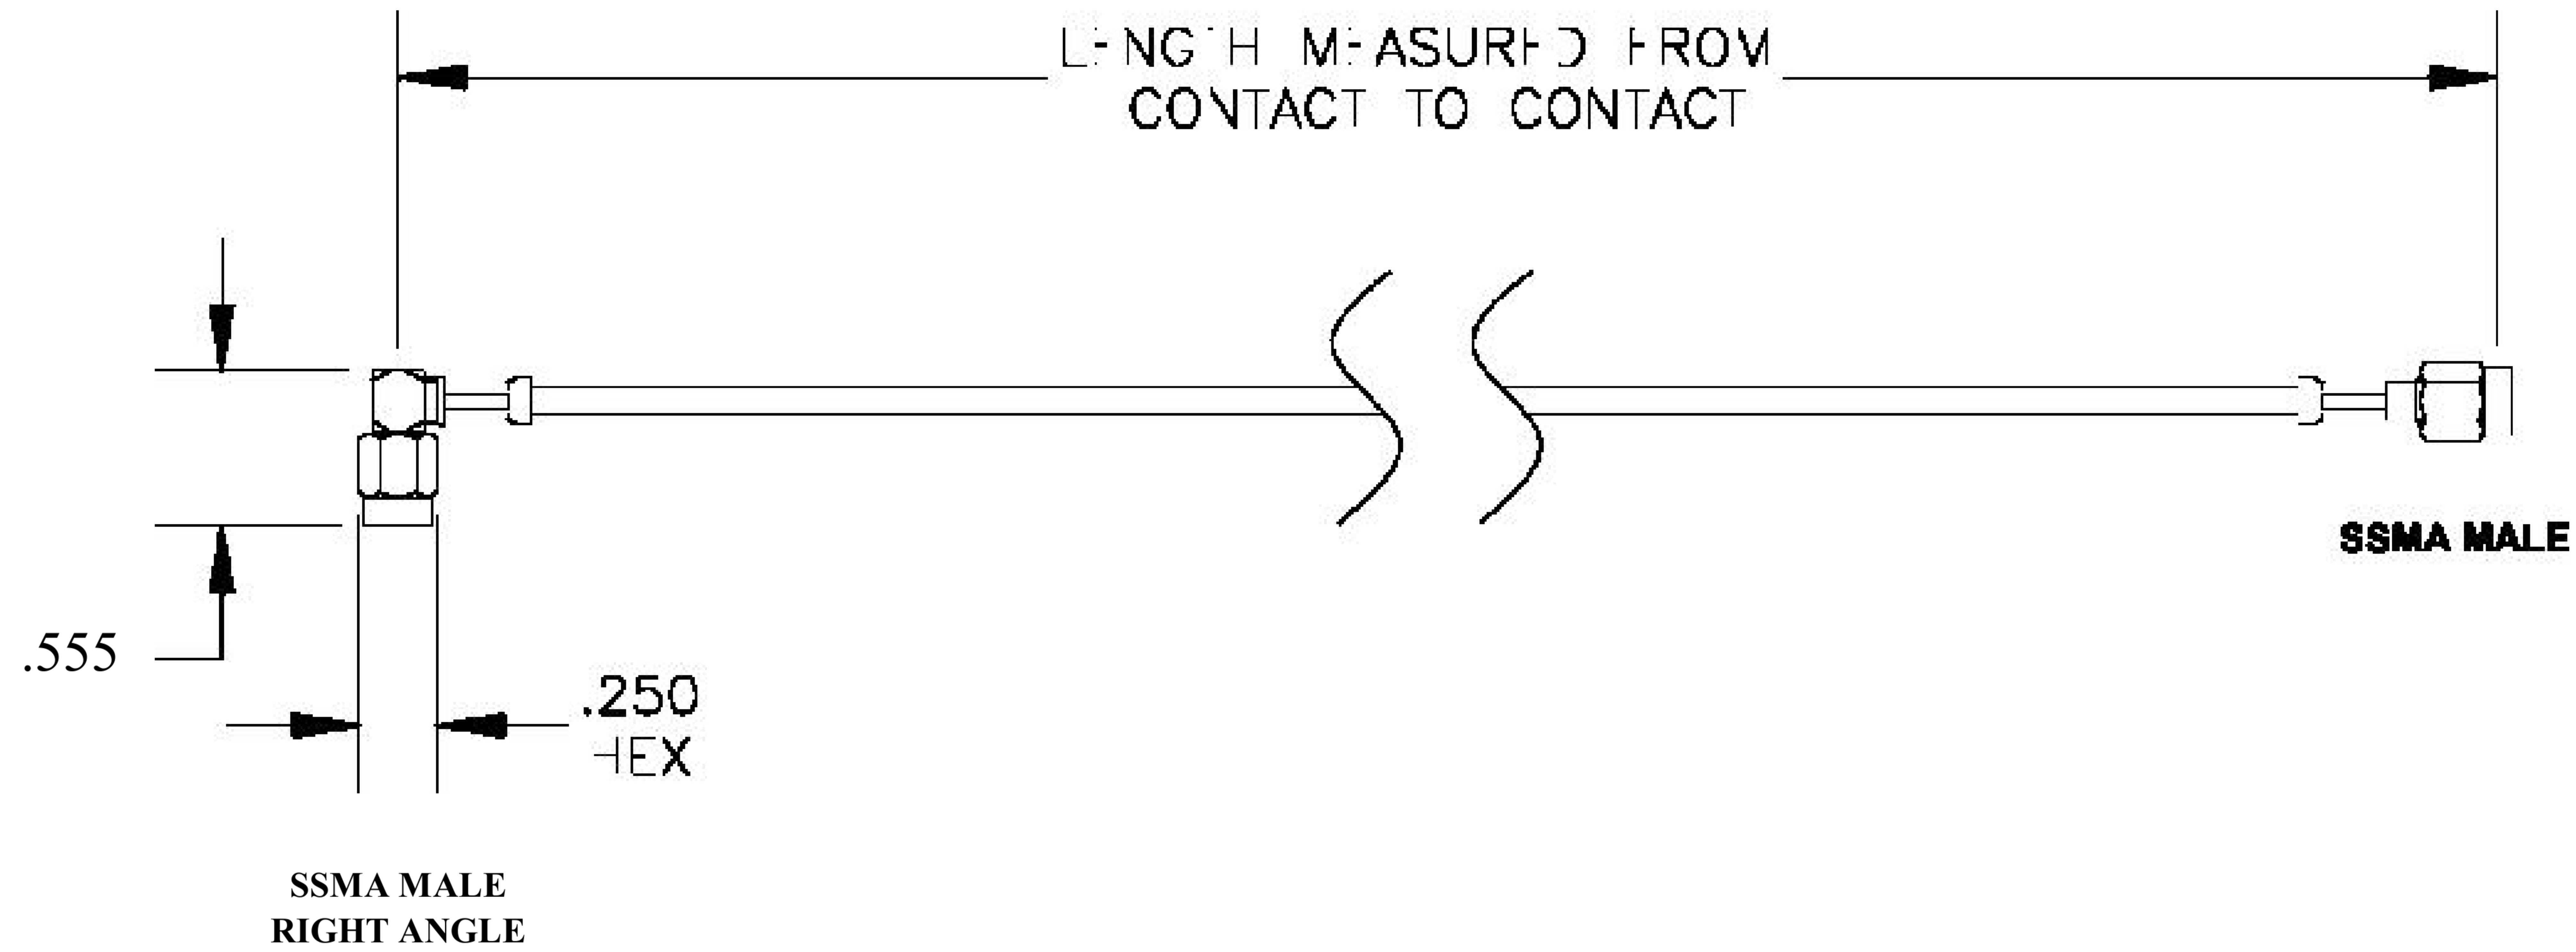

COMPONENTS	IMPEDANCE
SSMA MALE RIGHT ANGLE	50 OHM
SSMA MALE	50 OHM
RG178B/U	50 OHM

Standard Lengths	
-12	12"
-24	24 ^H
-36	36"
■48	48"
-60	60"
■XXX	Custom Length in inches

8th Floor, Building 1, Yongfu Science and Technology Center Industrial Park, Nanzha District 5, Humen, 523900, Dongguan, Guangdong, China.

Website: www.ebeestock.com

Email: sales@ebeestock.com

COAXIAL & FIBER OPTICS

DWG TITLE	ET32628	DES_	ssma-male-to-ssma-male-right-angle-cable-6-inch-length-using-rg178-coax-rohs-0032623
-----------	---------	------	--

SIZE A | FSCM NO. 53919 | CAD FILE 073102 | SCALE N/A |

| 127

NOTES:

- UNLESS OTHERWISE SPECIFIED ALL DIMENSIONS ARE NOMINAL.
- ALL SPECIFICATIONS ARE SUBJECT TO CHANGE WITHOUT NOTICE AT ANY TIME.

RoHS
Compliance
Certified