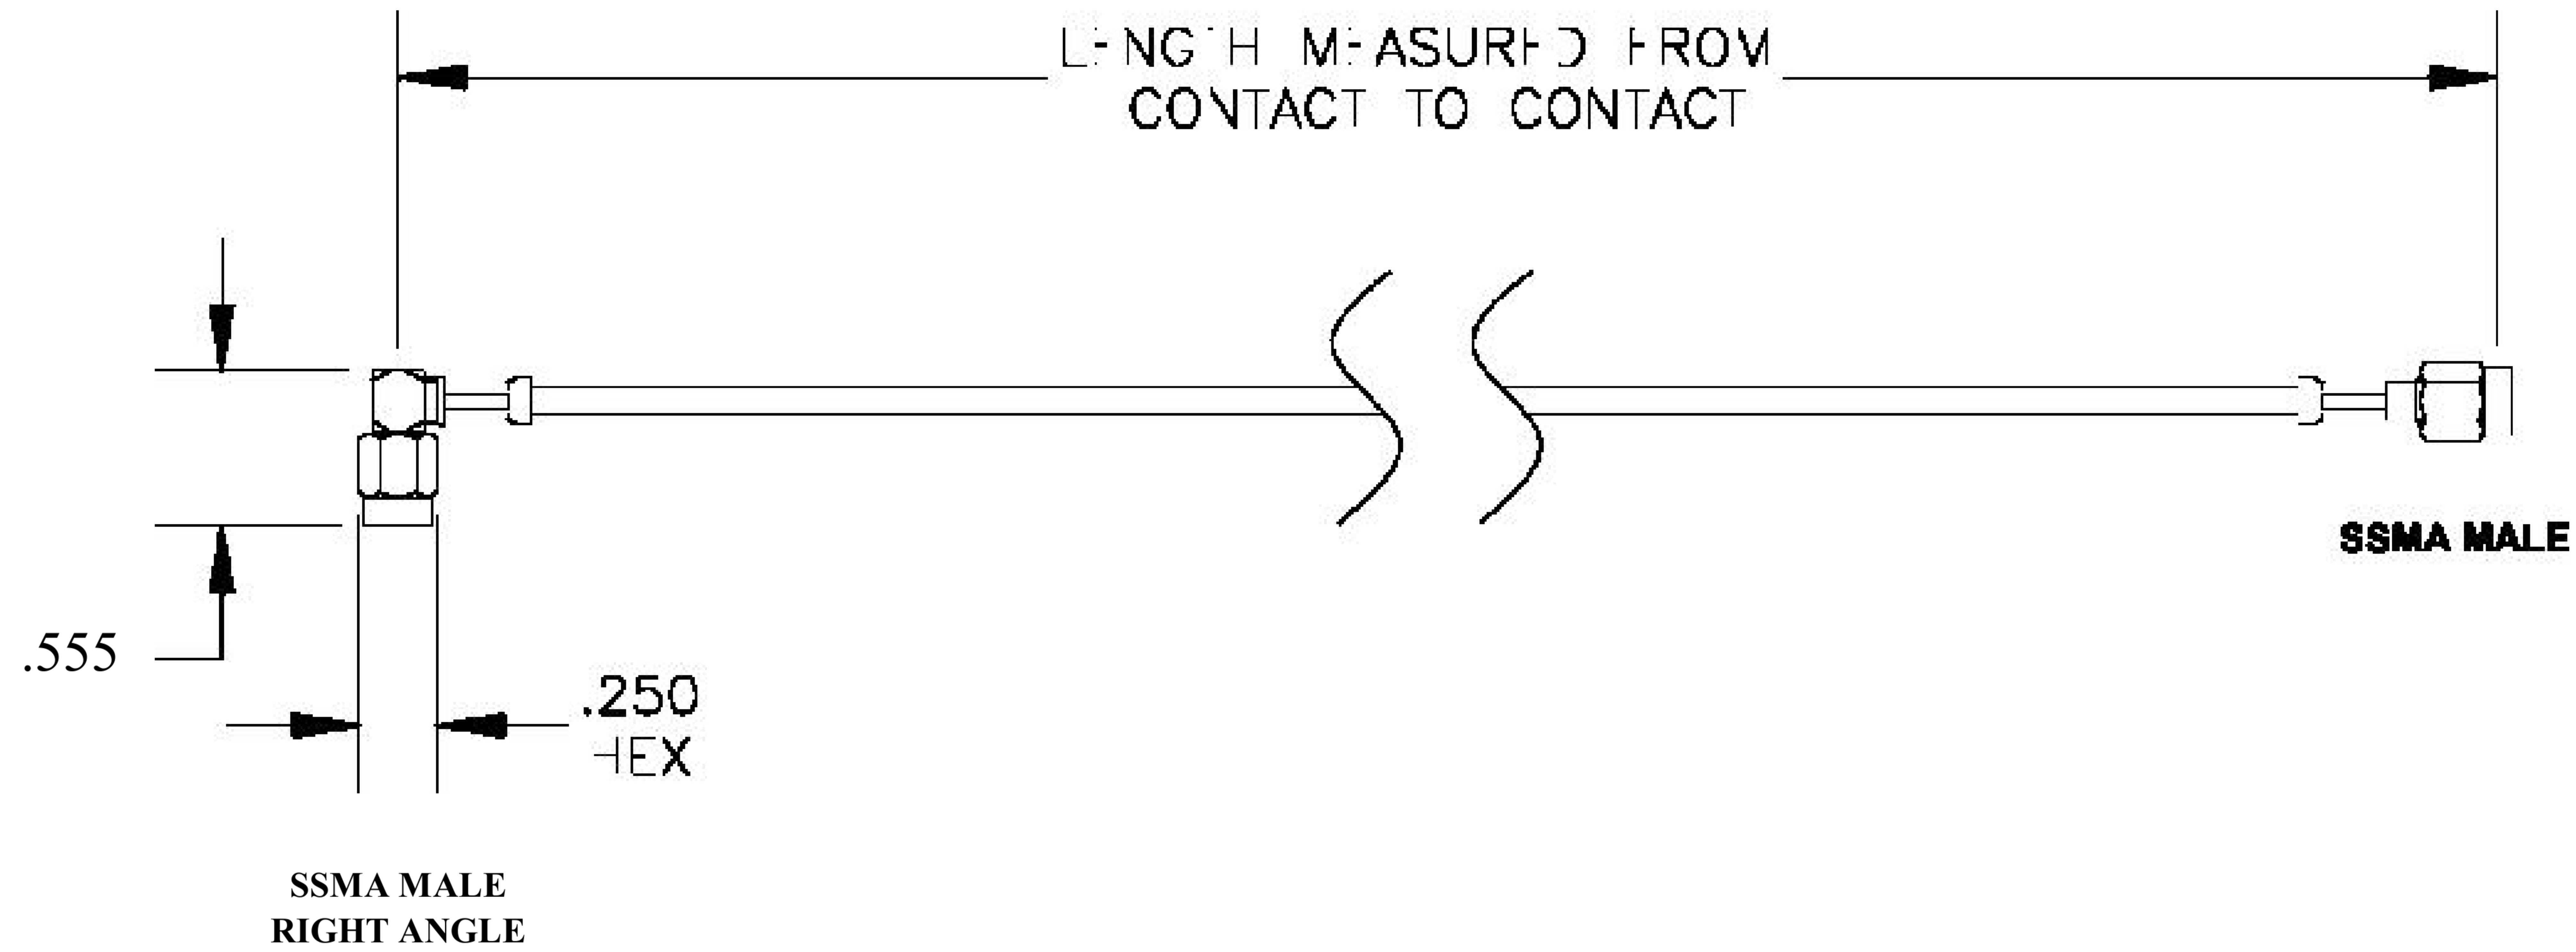

| COMPONENTS | IMPEDANCE |
|-----------------------|-----------|
| SSMA MALE RIGHT ANGLE | 50 OHM |
| SSMA MALE | 50 OHM |
| RG178B/U | 50 OHM |

| Standard Lengths | |
|------------------|-------------------------|
| -12 | 12" |
| -24 | 24 ^H |
| -36 | 36" |
| ■48 | 48" |
| -60 | 60" |
| ■XXX | Custom Length in inches |

| | | | |
|-----------|---------|------|--|
| DWG TITLE | ET32629 | DES_ | ssma-male-to-ssma-male-right-angle-cable-6-inch-length-using-rg178-coax-rohs-0032623 |
|-----------|---------|------|--|

SIZE A | FSCM NO. 53919 | CAD FILE 073102 | SCALE N/A | 127