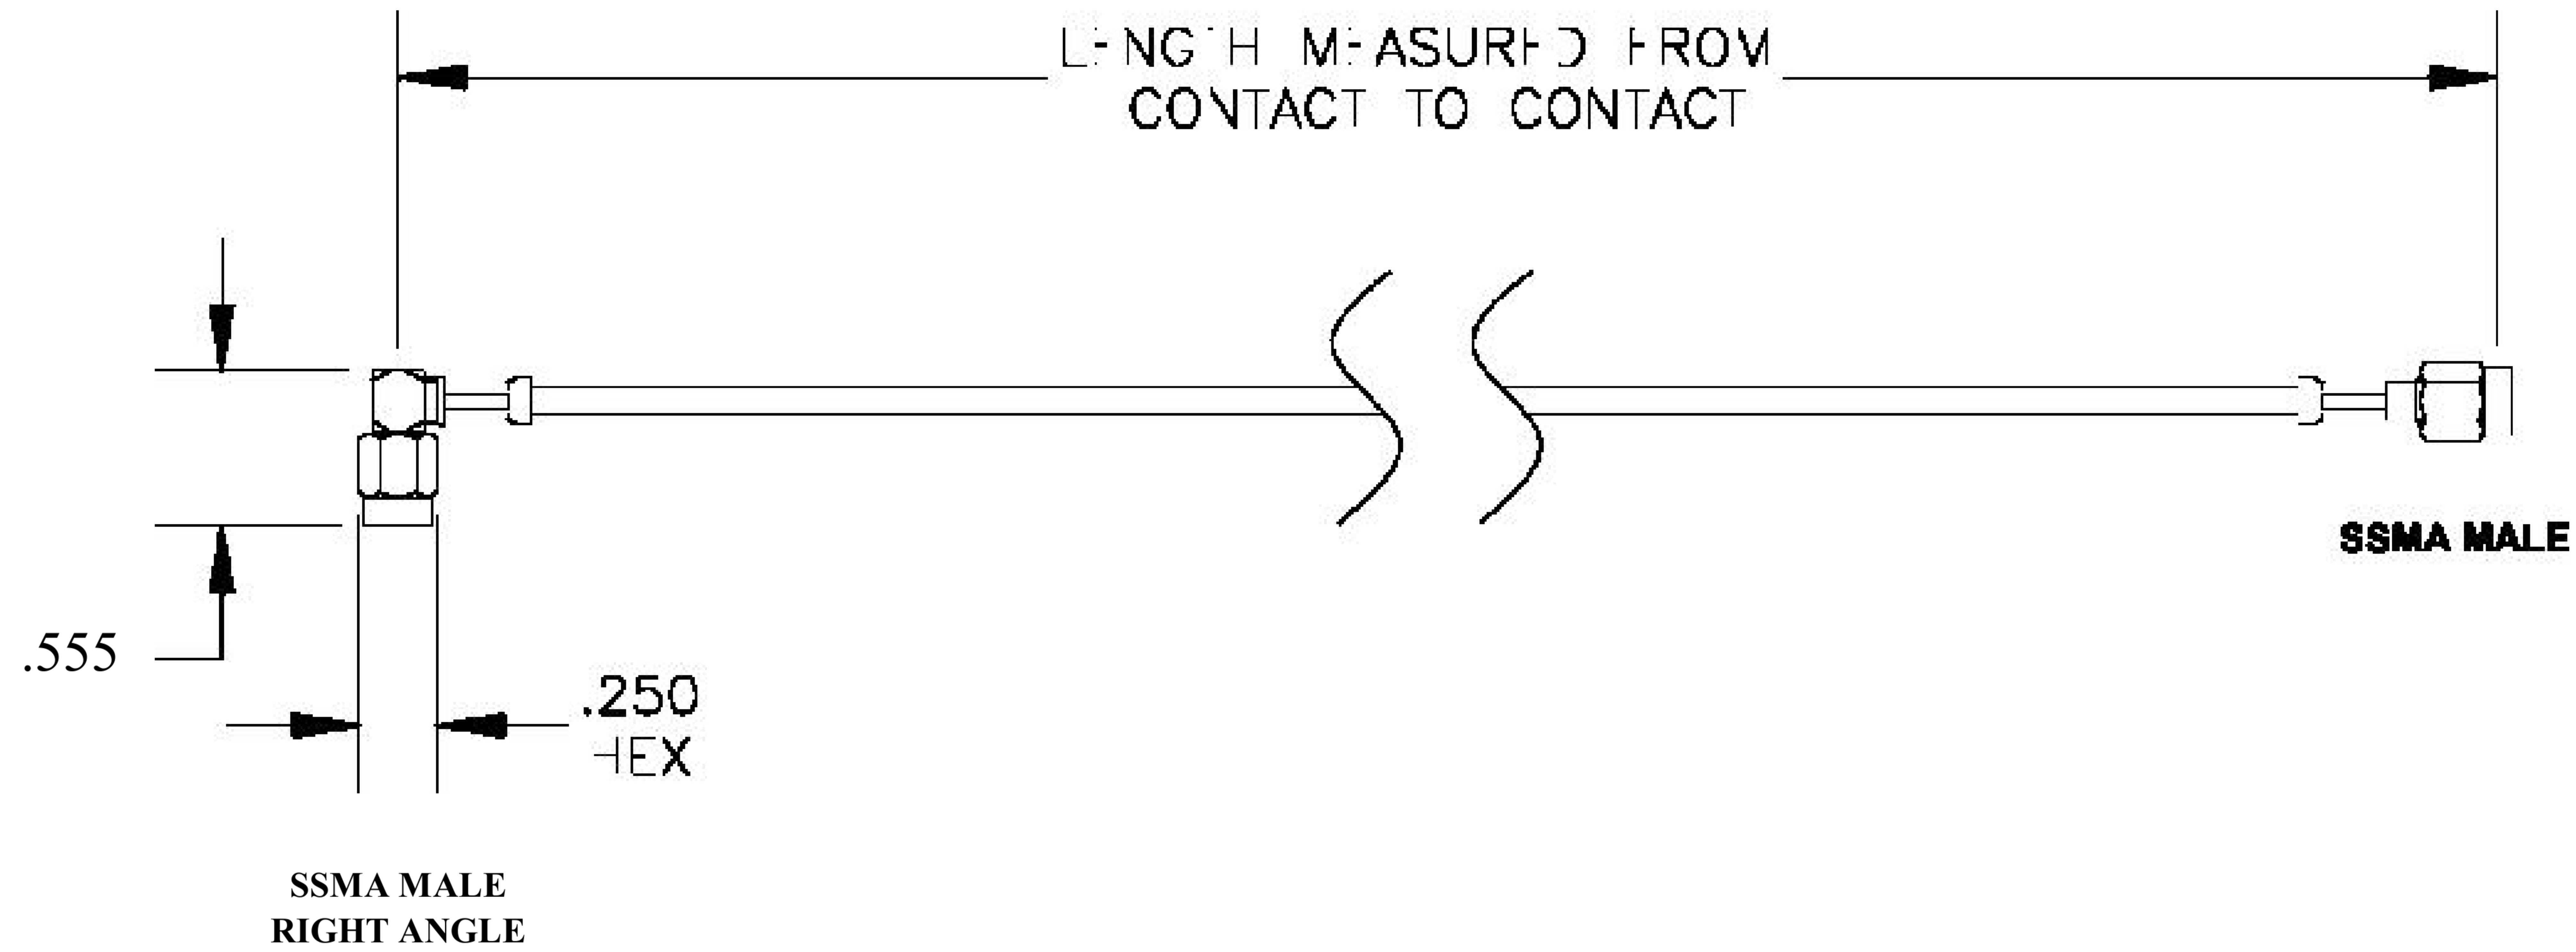

COMPONENTS	IMPEDANCE
SSMA MALE RIGHT ANGLE	50 OHM
SSMA MALE	50 OHM
RG178B/U	50 OHM

Standard Lengths	
-12	12"
-24	24 ^H
-36	36"
■48	48"
-60	60"
■XXX	Custom Length in inches

8th Floor, Building 1, Yongfu Science and Technology Center Industrial Park, Nanzha District 5, Humen, 523900, Dongguan, Guangdong, China.

Website: www.ebeestock.com

Email: sales@ebeestock.com

COAXIAL & FIBER OPTICS

DWG TITLE	ET32630	DES_	ssma-male-to-ssma-male-right-angle-cable-6-inch-length-using-rg178-coax-rohs-0032623
-----------	---------	------	--

SIZE A | FSCM NO. 53919 | CAD FILE 073102 | SCALE N/A |

| 127

NOTES:

- UNLESS OTHERWISE SPECIFIED ALL DIMENSIONS ARE NOMINAL.
- ALL SPECIFICATIONS ARE SUBJECT TO CHANGE WITHOUT NOTICE AT ANY TIME.

RoHS
Compliance
Certified