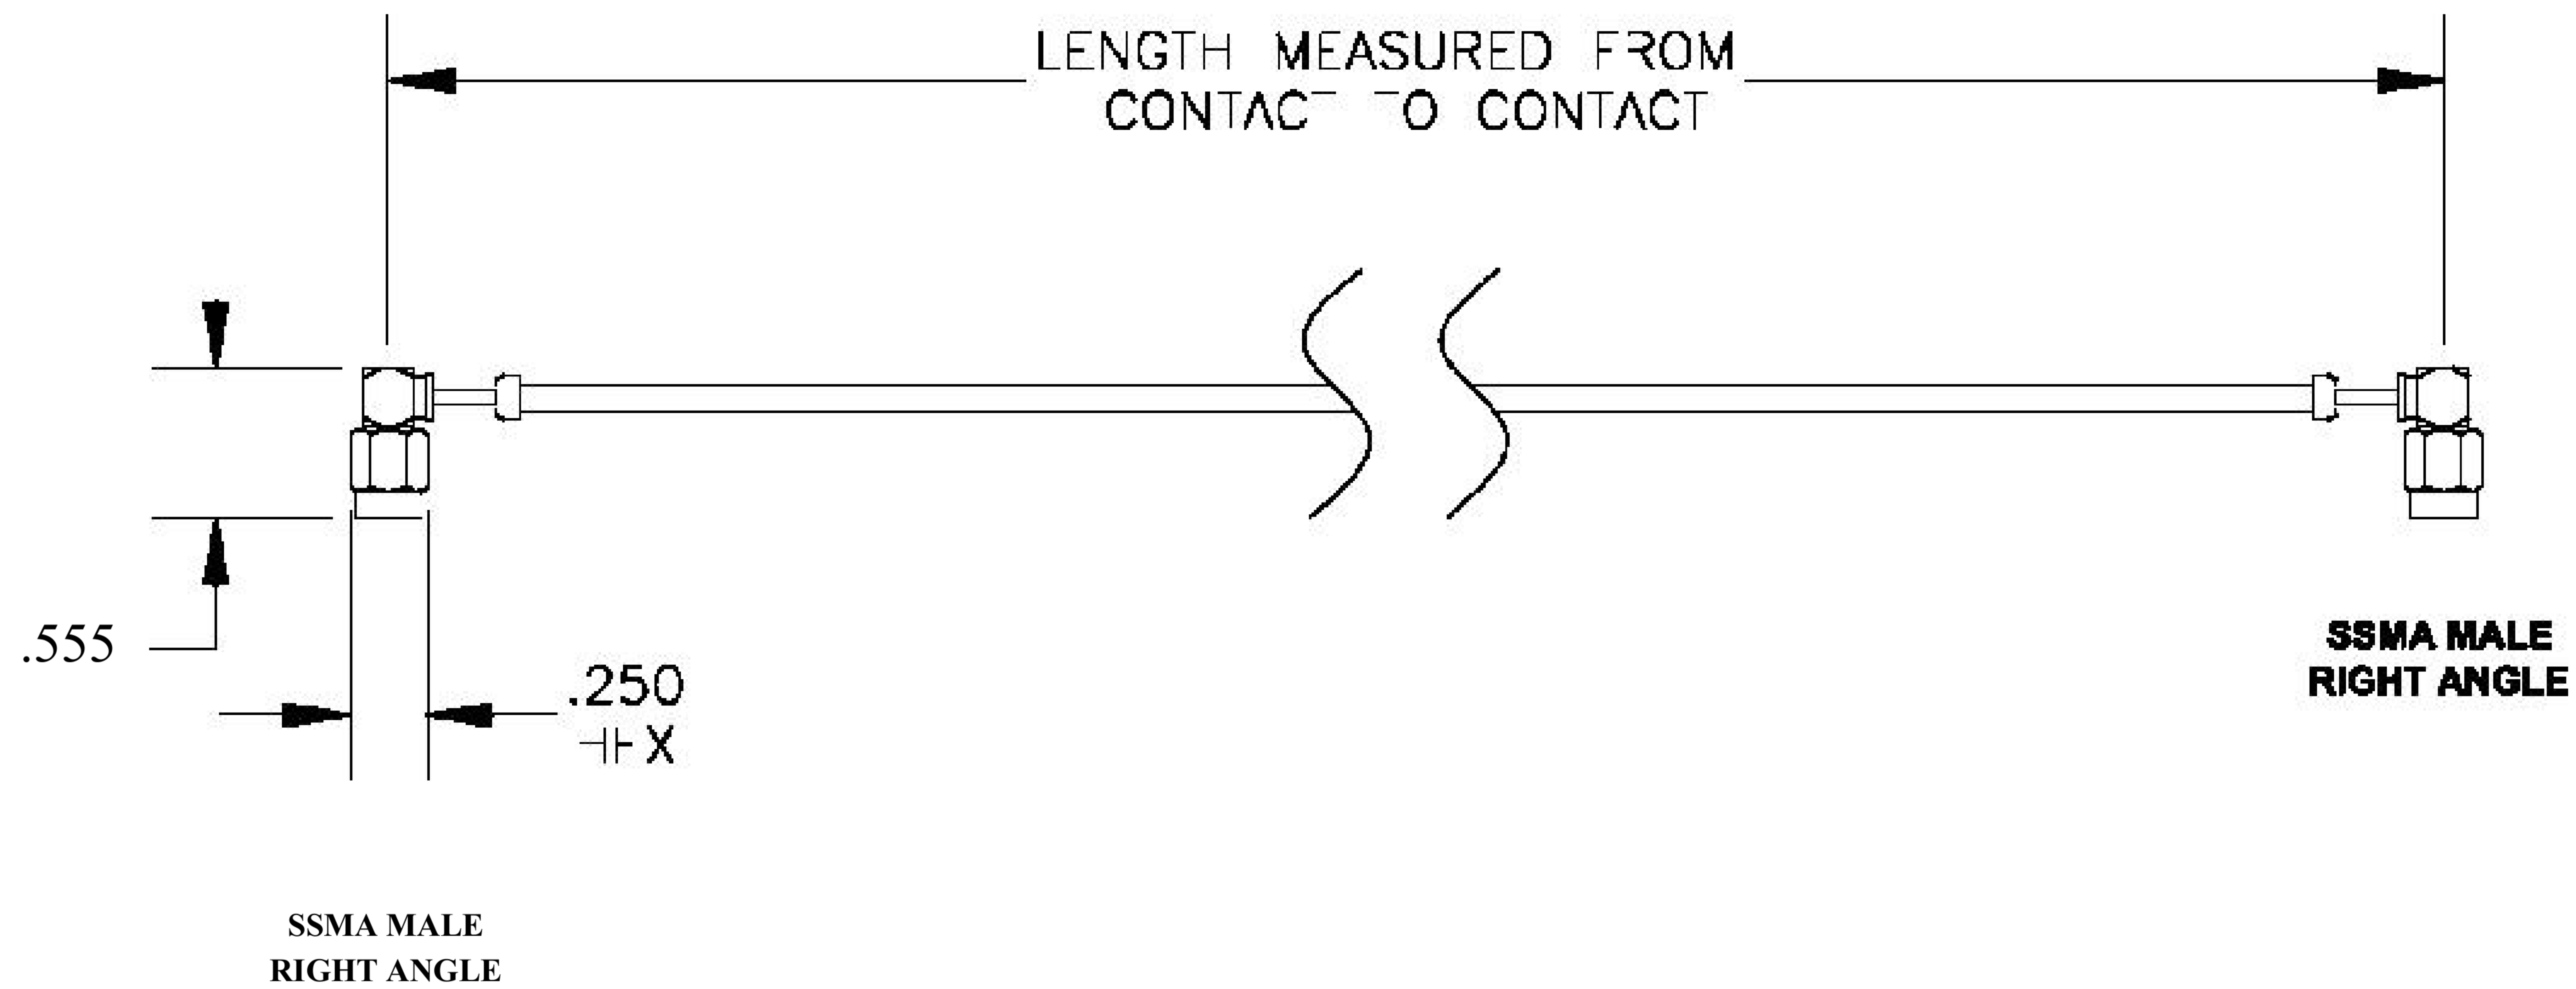

COMPONENTS	IMPEDANCE
SSMA MALE RIGHT ANGLE	50 OHM
SSMA MALE RIGHT ANGLE	50 OHM
RG178B/U	50 OHM

Standard Lengths	
-12	12"
-24	24 <sup>H</sup>
-36	36"
■48	48"
-60	60"
■XXX	Custom Length in inches

8th Floor, Building 1, Yongfu Science and Technology Center Industrial Park, Nanzha District 5, Humen, 523900, Dongguan, Guangdong, China.

Website: [www.ebeestock.com](http://www.ebeestock.com)

Email: [sales@ebeestock.com](mailto:sales@ebeestock.com)

**COAXIAL & FIBER OPTICS**

DWG TITLE	ET32637	DES_	ssma-male-right-angle-to-ssma-male-right-angle-cable-6-inch-length-usi ng-rg178-coax-0032631
SIZE A   FSCM NO. 53919   CAD FILE 073102   SCALE N/A		127	

**NOTES:**

1. UNLESS OTHERWISE SPECIFIED ALL DIMENSIONS ARE NOMINAL.
2. ALL SPECIFICATIONS ARE SUBJECT TO CHANGE WITHOUT NOTICE AT ANY TIME.