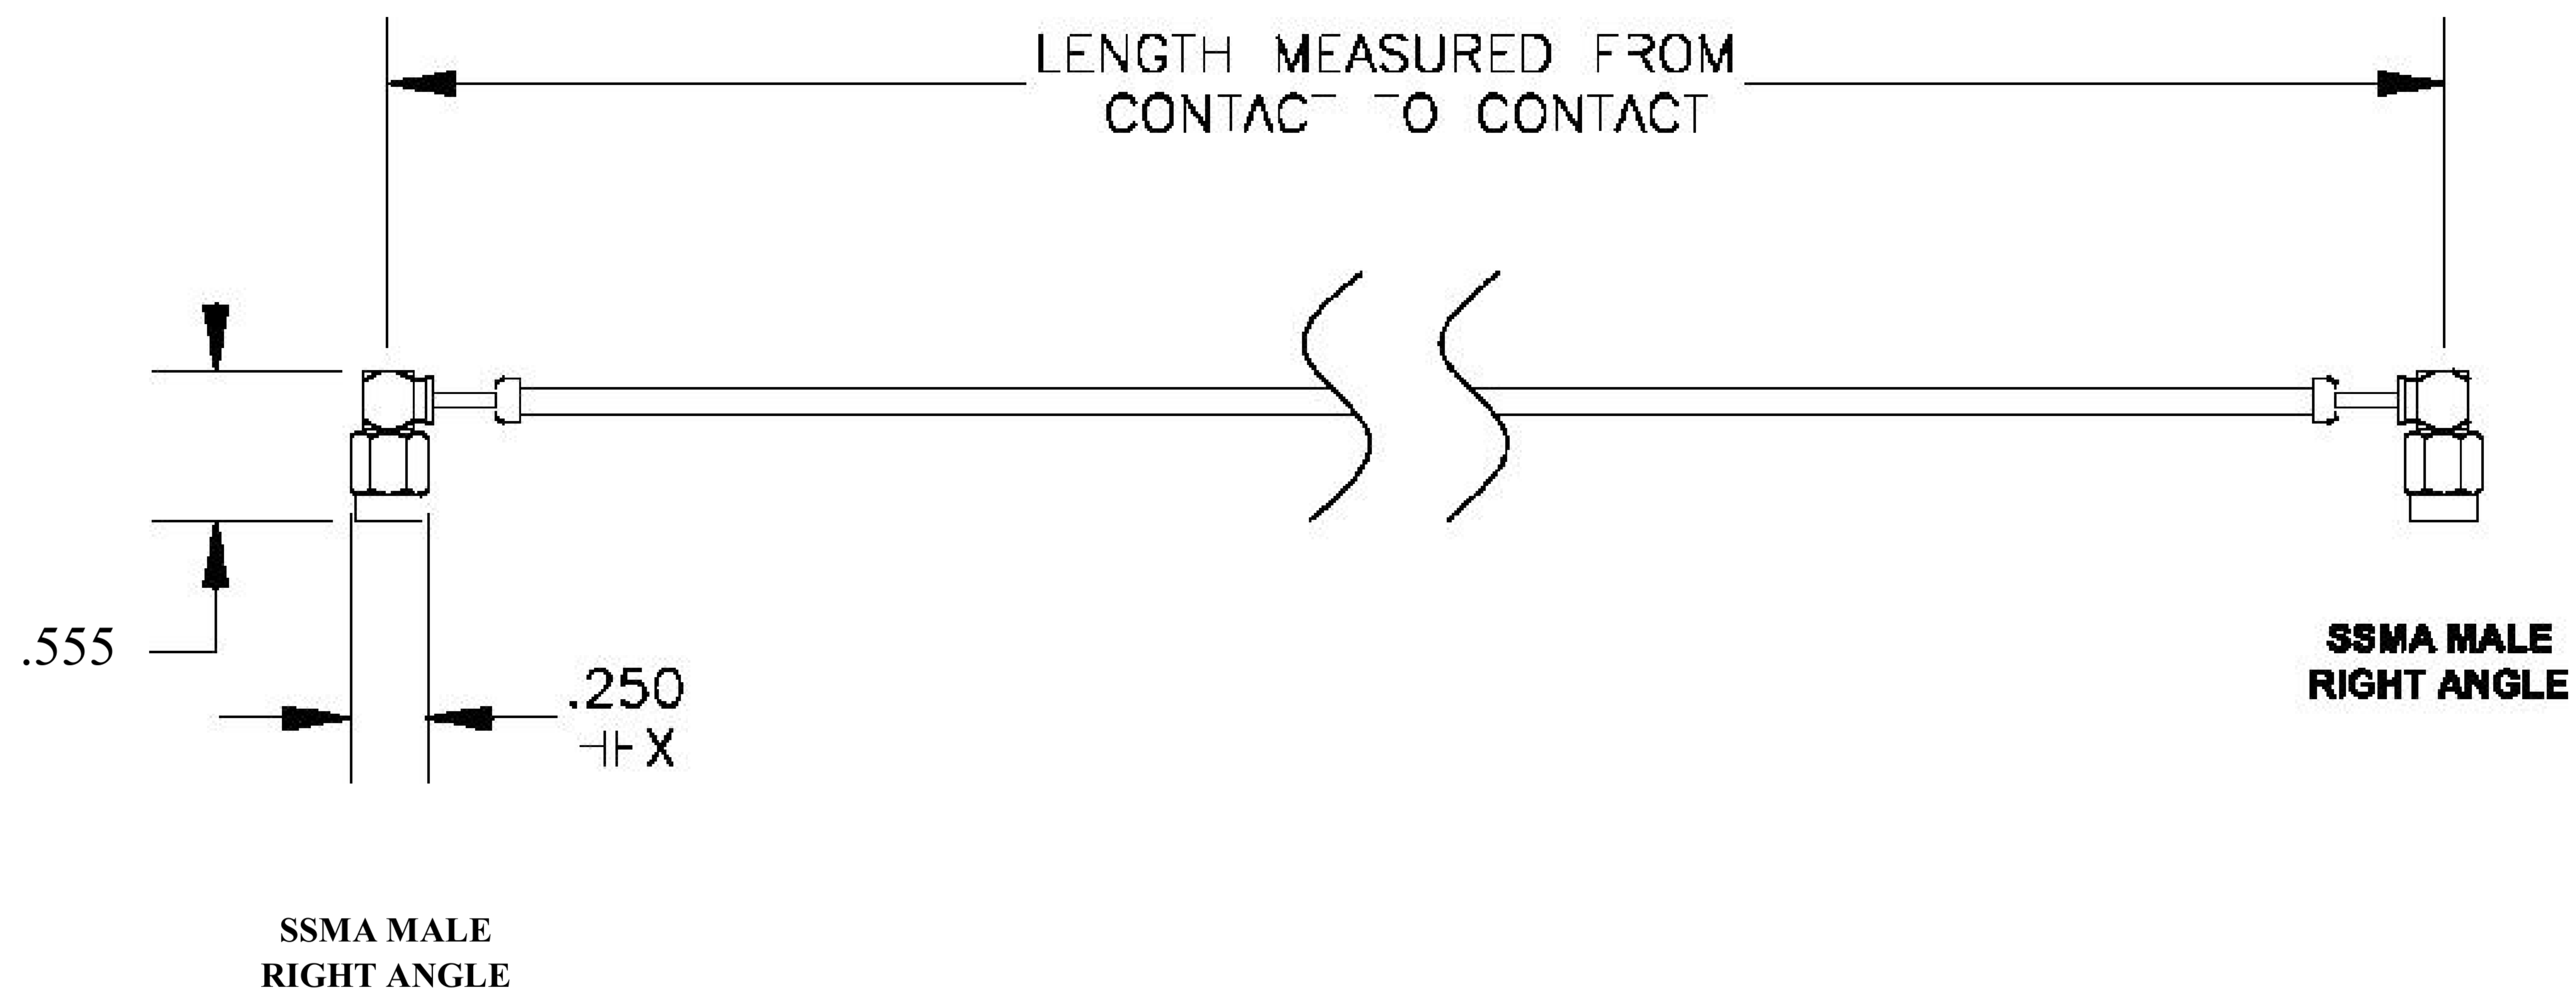

COMPONENTS	IMPEDANCE
SSMA MALE RIGHT ANGLE	50 OHM
SSMA MALE RIGHT ANGLE	50 OHM
RG178B/U	50 OHM

Standard Lengths	
-12	12"
-24	24 ^H
-36	36"
■48	48"
-60	60"
■XXX	Custom Length in inches

8th Floor, Building 1, Yongfu Science and Technology Center Industrial Park, Nanzha District 5, Humen, 523900, Dongguan, Guangdong, China.

Website: www.ebeestock.com

Email: sales@ebeestock.com

COAXIAL & FIBER OPTICS

DWG TITLE	ET32640	DES_	ssma-male-right-angle-to-ssma-male-right-angle-cable-6-inch-length-using-rg178-coax-rohs-0032639
-----------	---------	------	--

SIZE A | FSCM NO. 53919 | CAD FILE 073102 | SCALE N/A | 127

NOTES:

- UNLESS OTHERWISE SPECIFIED ALL DIMENSIONS ARE NOMINAL.
- ALL SPECIFICATIONS ARE SUBJECT TO CHANGE WITHOUT NOTICE AT ANY TIME.

RoHS Compliance Certified