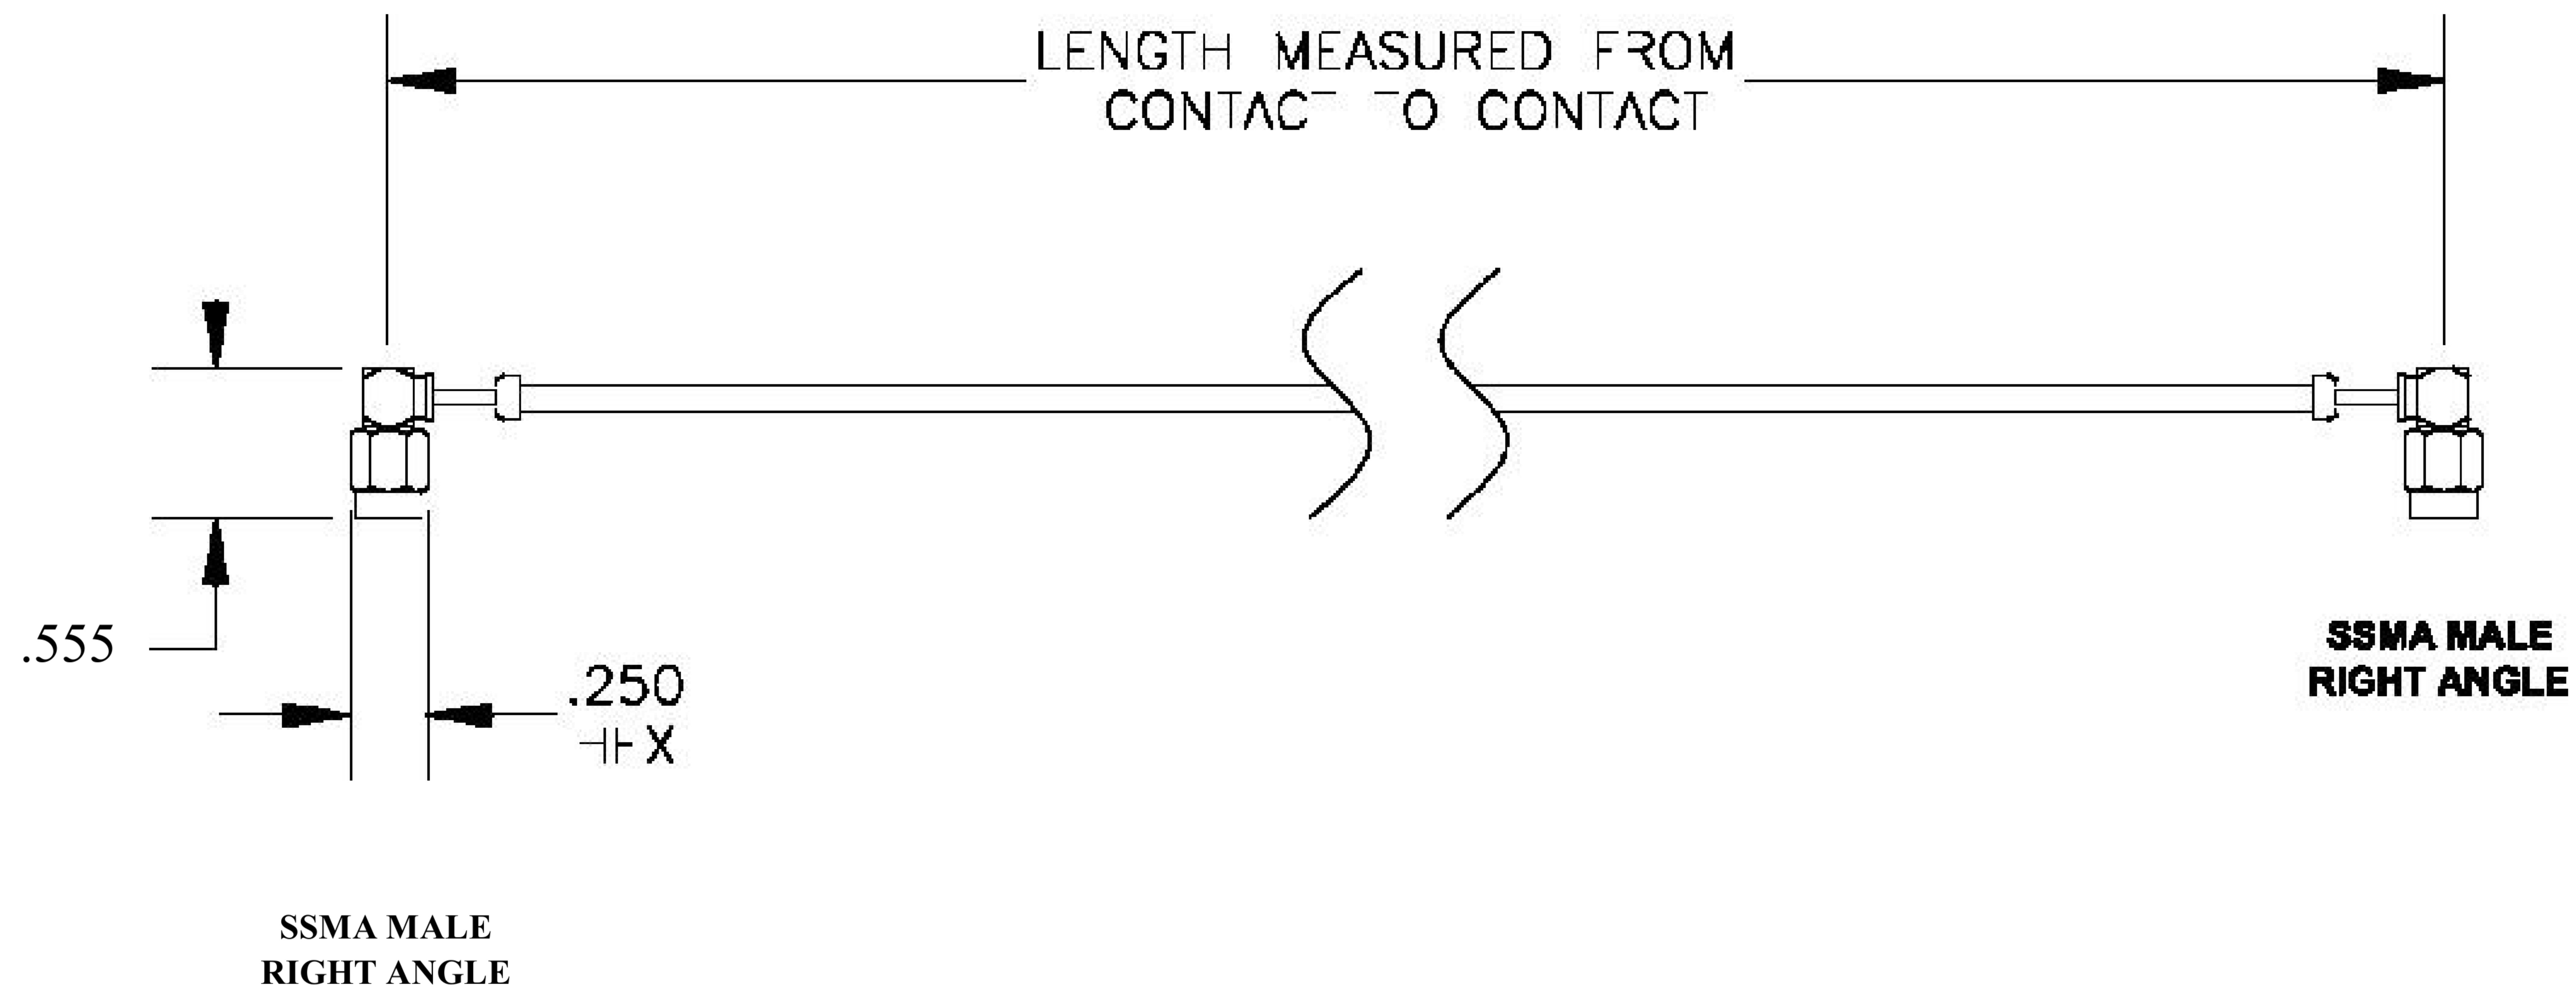

COMPONENTS	IMPEDANCE
SSMA MALE RIGHT ANGLE	50 OHM
SSMA MALE RIGHT ANGLE	50 OHM
RG178B/U	50 OHM

Standard Lengths	
-12	12"
-24	24 <sup>H</sup>
-36	36"
■48	48"
-60	60"
■XXX	Custom Length in inches

8th Floor, Building 1, Yongfu Science and Technology Center Industrial Park, Nanzha District 5, Humen, 523900, Dongguan, Guangdong, China.

Website: [www.ebeestock.com](http://www.ebeestock.com)

Email: [sales@ebeestock.com](mailto:sales@ebeestock.com)

**COAXIAL & FIBER OPTICS**

DWG TITLE	ET32641	DES_	ssma-male-right-angle-to-ssma-male-right-angle-cable-6-inch-length-using-rg178-coax-rohs-0032639
SIZE A   FSCM NO. 53919   CAD FILE 073102   SCALE N/A		127	