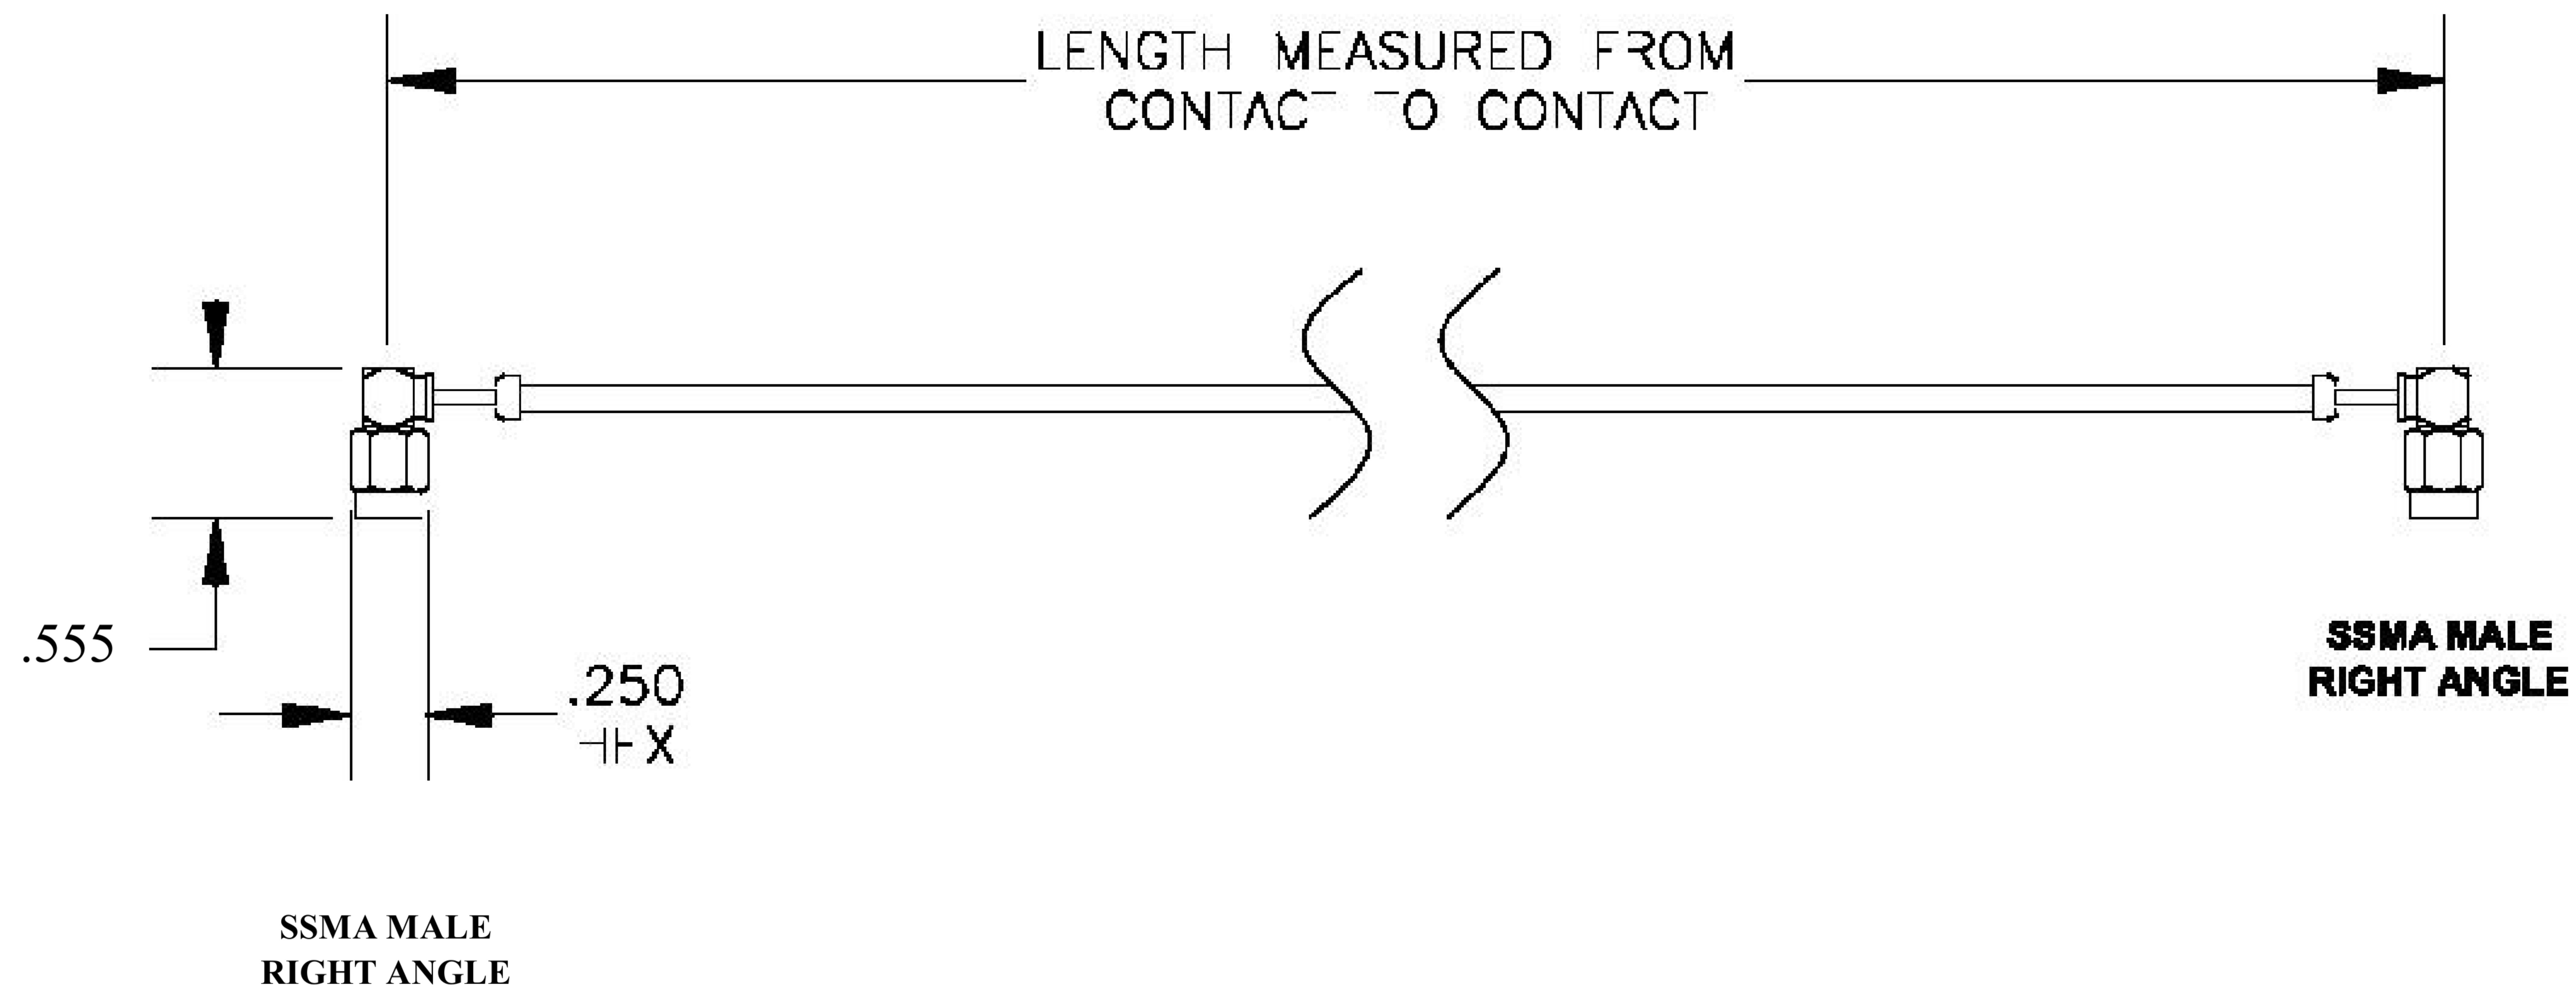

COMPONENTS	IMPEDANCE
SSMA MALE RIGHT ANGLE	50 OHM
SSMA MALE RIGHT ANGLE	50 OHM
RG178B/U	50 OHM

Standard Lengths	
-12	12"
-24	24 <sup>H</sup>
-36	36"
■48	48"
-60	60"
■XXX	Custom Length in inches

8th Floor, Building 1, Yongfu Science and Technology Center Industrial Park, Nanzha District 5, Humen, 523900, Dongguan, Guangdong, China.

Website: [www.ebeestock.com](http://www.ebeestock.com)

Email: [sales@ebeestock.com](mailto:sales@ebeestock.com)

**COAXIAL & FIBER OPTICS**

DWG TITLE	ET32645	DES_	ssma-male-right-angle-to-ssma-male-right-angle-cable-6-inch-length-using-rg178-coax-rohs-0032639
SIZE A   FSCM NO. 53919   CAD FILE 073102   SCALE N/A		127	