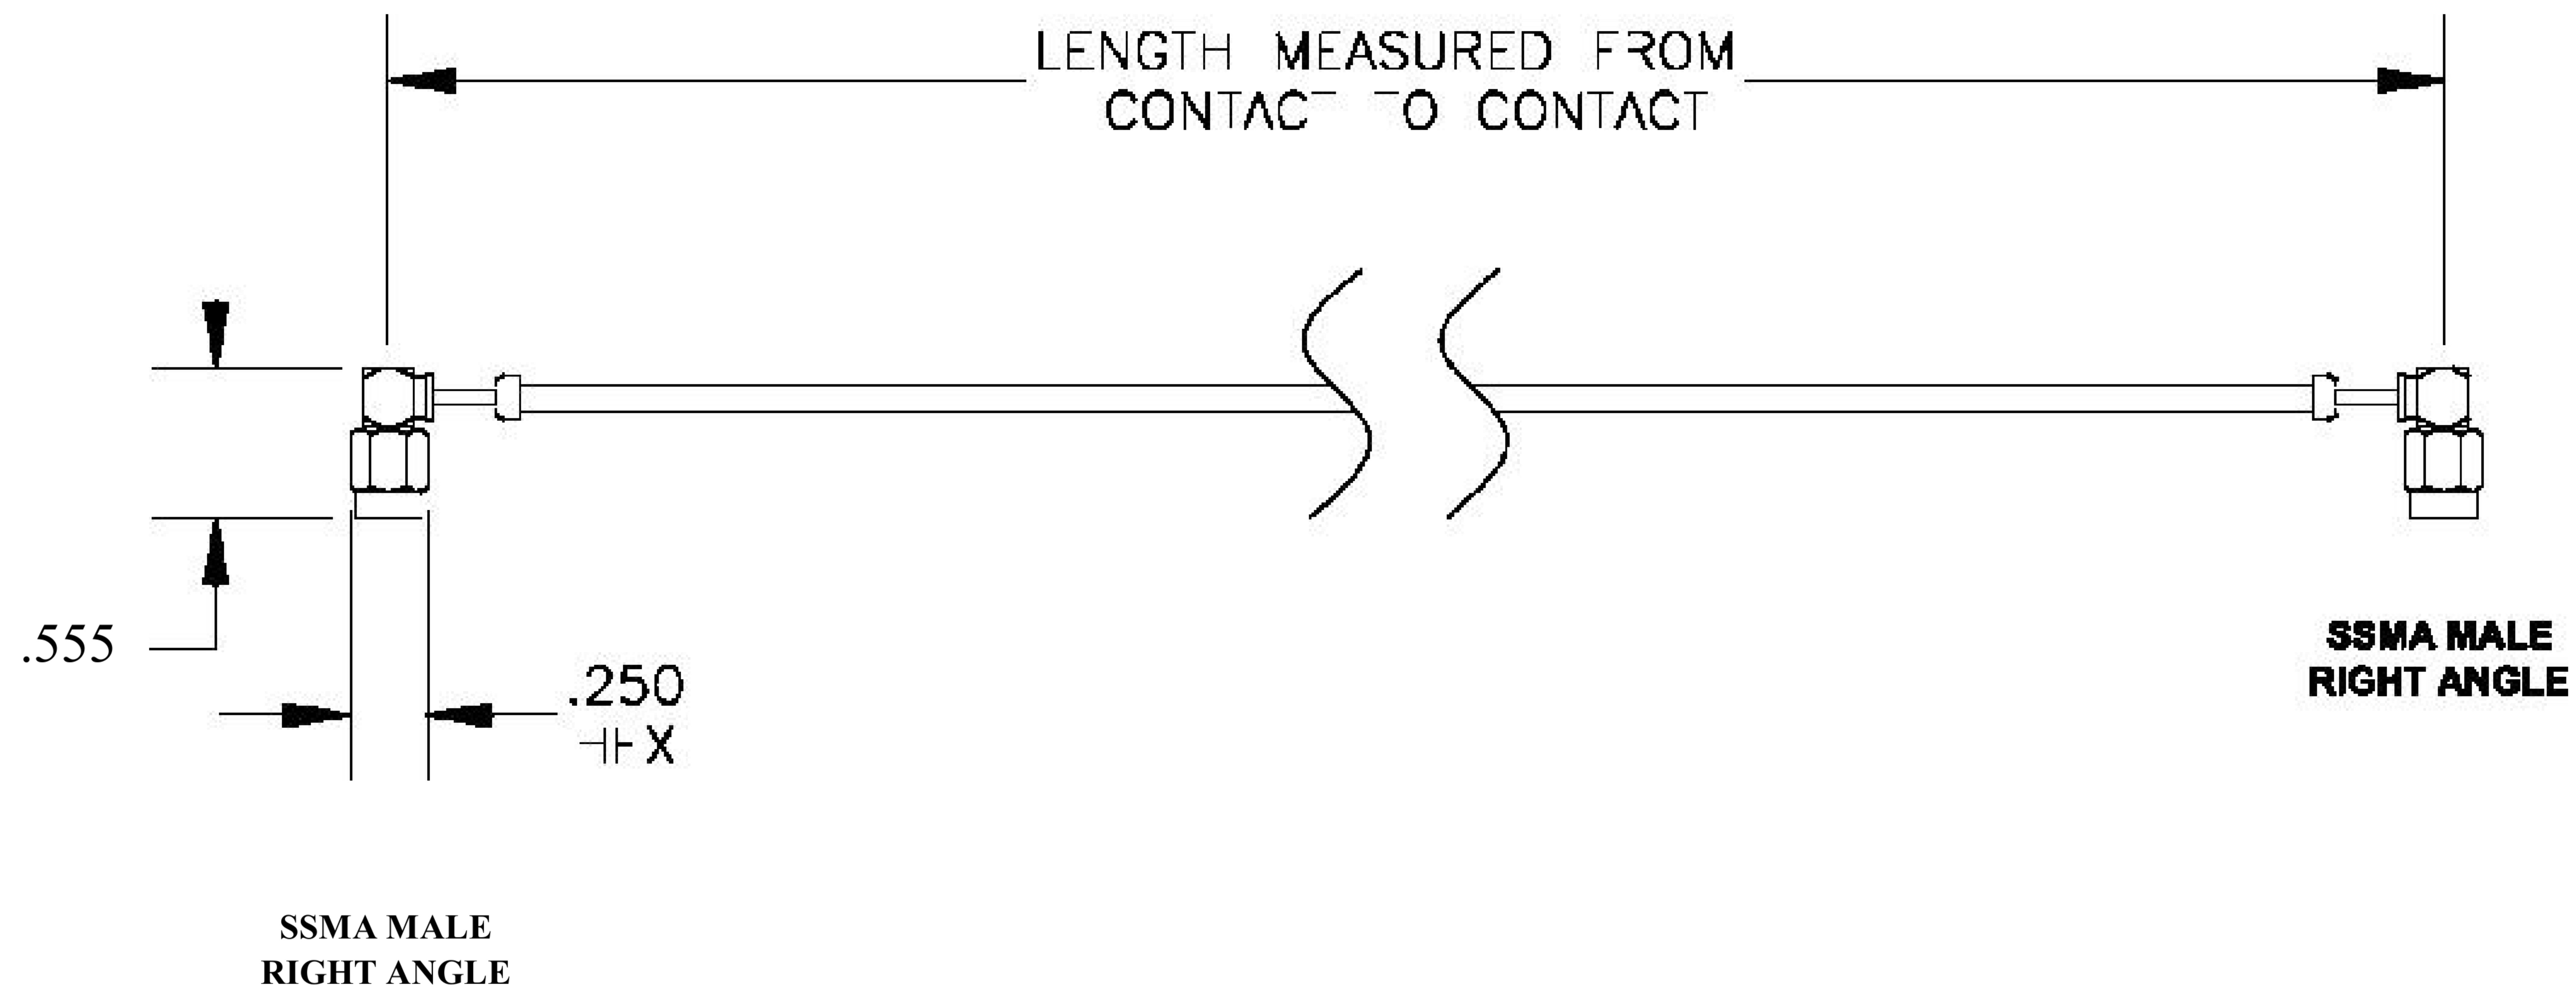

COMPONENTS	IMPEDANCE
SSMA MALE RIGHT ANGLE	50 OHM
SSMA MALE RIGHT ANGLE	50 OHM
RG178B/U	50 OHM

Standard Lengths	
-12	12"
-24	24 <sup>H</sup>
-36	36"
■48	48"
-60	60"
■XXX	Custom Length in inches

8th Floor, Building 1, Yongfu Science and Technology Center Industrial Park, Nanzha District 5, Humen, 523900, Dongguan, Guangdong, China.

Website: [www.ebeestock.com](http://www.ebeestock.com)

Email: [sales@ebeestock.com](mailto:sales@ebeestock.com)

**COAXIAL & FIBER OPTICS**

DWG TITLE	ET32646	DES_	ssma-male-right-angle-to-ssma-male-right-angle-cable-6-inch-length-using-rg178-coax-rohs-0032639
SIZE A   FSCM NO. 53919   CAD FILE 073102   SCALE N/A			127