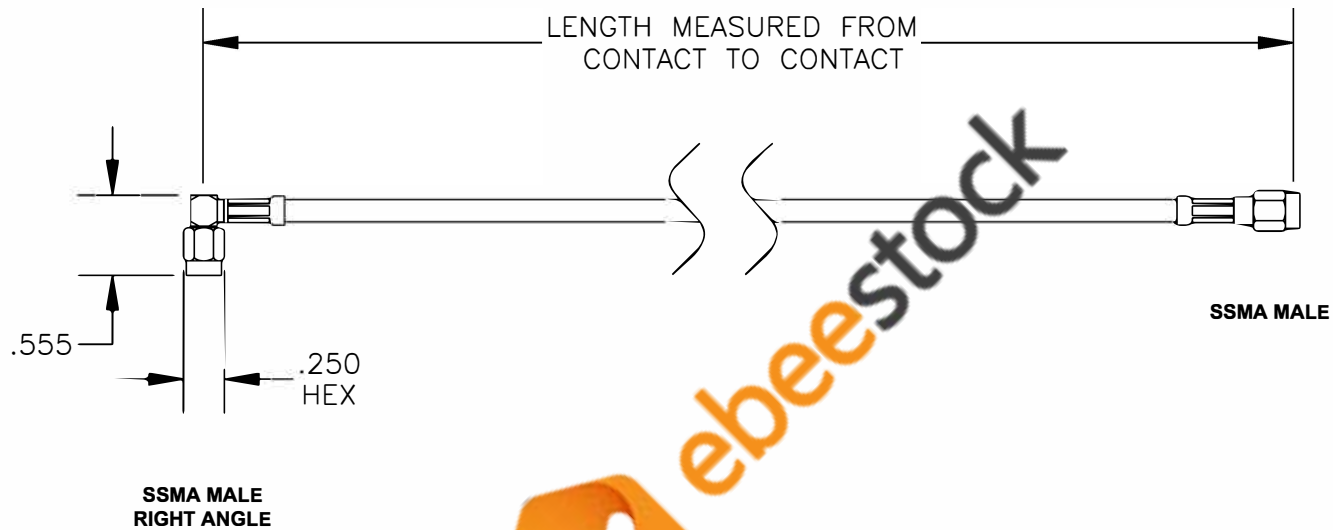

COMPONENTS	IMPEDANCE
SSMA MALE RIGHT ANGLE	50 OHM
SSMA MALE	50 OHM
RG316/U	50 OHM

Standard Lengths	
-12	12"
-24	24"
-36	36"
-48	48"
-60	60"
-XXX	Custom Length in inches

8TH FLOOR, BUILDING 1, YONGFU SCIENCE AND TECHNOLOGY CENTER INDUSTRIAL PARK, NANZHA DISTRICT 5, HUMEN, 523900, DONGGUAN, GUANGDONG, CHINA
 WEBSITE: www.ebeestock.com
 EMAIL: sales@ebeestock.com
 ESTABLISHED 2003 COAXIAL & FIBER OPTICS

DWG TITLE		DES. CABLE ASSEMBLY, RG316/U, SSMA MALE RIGHT ANGLE TO SSMA MALE		
ET32651		REV. A	FSCM NO. 53919	CAD FILE 021308
		SCALE N/A	SIZE A	147

- NOTES:**
- UNLESS OTHERWISE SPECIFIED ALL DIMENSIONS ARE NOMINAL.
 - ALL SPECIFICATIONS ARE SUBJECT TO CHANGE WITHOUT NOTICE AT ANY TIME.
 - DIMENSIONS ARE IN INCHES.
 - LENGTH TOLERANCE IS $\pm 1.5\%$ OR $\pm 3/8"$, WHICHEVER IS GREATER.