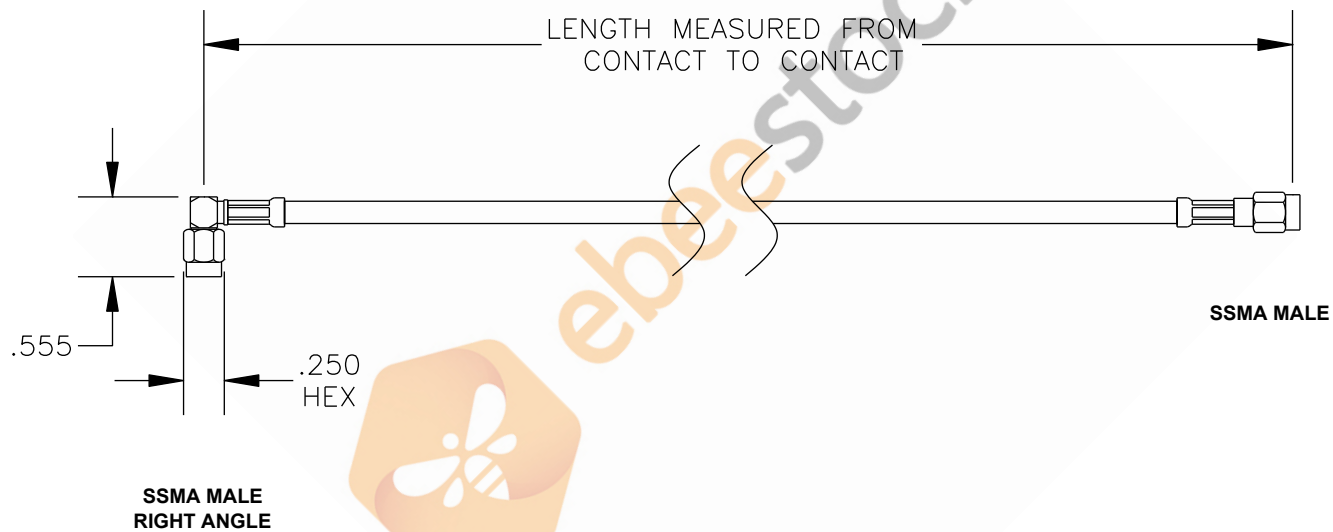

COMPONENTS	IMPEDANCE
SSMA MALE RIGHT ANGLE	50 OHM
SSMA MALE	50 OHM
RG316/U	50 OHM

Standard Lengths	
-12	12"
-24	24"
-36	36"
-48	48"
-60	60"
-XXX	Custom Length in inches

8TH FLOOR, BUILDING 1, YONGFU SCIENCE AND TECHNOLOGY CENTER INDUSTRIAL PARK, NANZHA DISTRICT 5, HUMEN, 523900, DONGGUAN, GUANGDONG, CHINA
 WEBSITE: www.ebeestock.com
 EMAIL: sales@ebeestock.com
 ESTABLISHED 2003

DWG TITLE	DES.
ET32657	CABLE ASSEMBLY, RG316/U, SSMA MALE RIGHT ANGLE TO SSMA MALE (LEAD FREE)

REV. A	FSCM NO. 53919	CAD FILE 021308	SCALE N/A	SIZE A	147
--------	----------------	-----------------	-----------	--------	-----

- NOTES:
- UNLESS OTHERWISE SPECIFIED ALL DIMENSIONS ARE NOMINAL.
 - ALL SPECIFICATIONS ARE SUBJECT TO CHANGE WITHOUT NOTICE AT ANY TIME.
 - DIMENSIONS ARE IN INCHES.
 - LENGTH TOLERANCE IS $\pm 1.5\%$ OR $\pm 3/8"$, WHICHEVER IS GREATER.