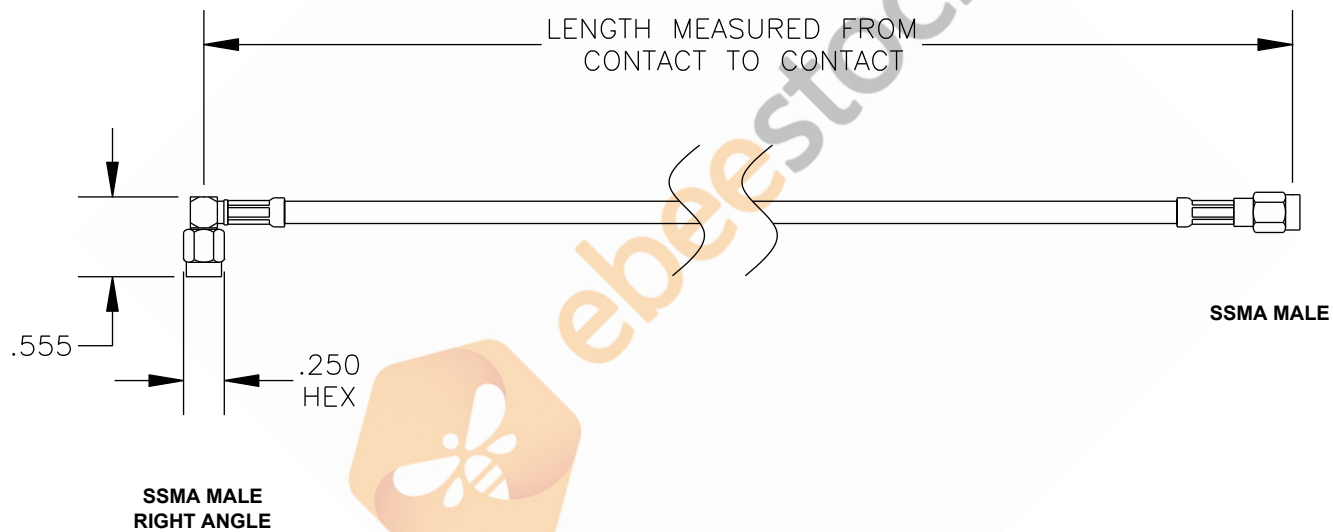

COMPONENTS	IMPEDANCE
SSMA MALE RIGHT ANGLE	50 OHM
SSMA MALE	50 OHM
RG316/U	50 OHM

Standard Lengths	
-12	12"
-24	24"
-36	36"
-48	48"
-60	60"
-XXX	Custom Length in inches

8TH FLOOR, BUILDING 1, YONGFU SCIENCE AND TECHNOLOGY CENTER INDUSTRIAL PARK, NANZHA DISTRICT 5, HUMEN, 523900, DONGGUAN, GUANGDONG, CHINA
 WEBSITE: www.ebeestock.com
 EMAIL: sales@ebeestock.com
 ESTABLISHED 2003

DWG TITLE	DES.
ET32658	CABLE ASSEMBLY, RG316/U, SSMA MALE RIGHT ANGLE TO SSMA MALE (LEAD FREE)

REV. A	FSCM NO. 53919	CAD FILE 021308	SCALE N/A	SIZE A	147
--------	----------------	-----------------	-----------	--------	-----

- NOTES:
1. UNLESS OTHERWISE SPECIFIED ALL DIMENSIONS ARE NOMINAL.
 2. ALL SPECIFICATIONS ARE SUBJECT TO CHANGE WITHOUT NOTICE AT ANY TIME.
 3. DIMENSIONS ARE IN INCHES.
 4. LENGTH TOLERANCE IS $\pm 1.5\%$ OR $\pm 3/8"$, WHICHEVER IS GREATER.