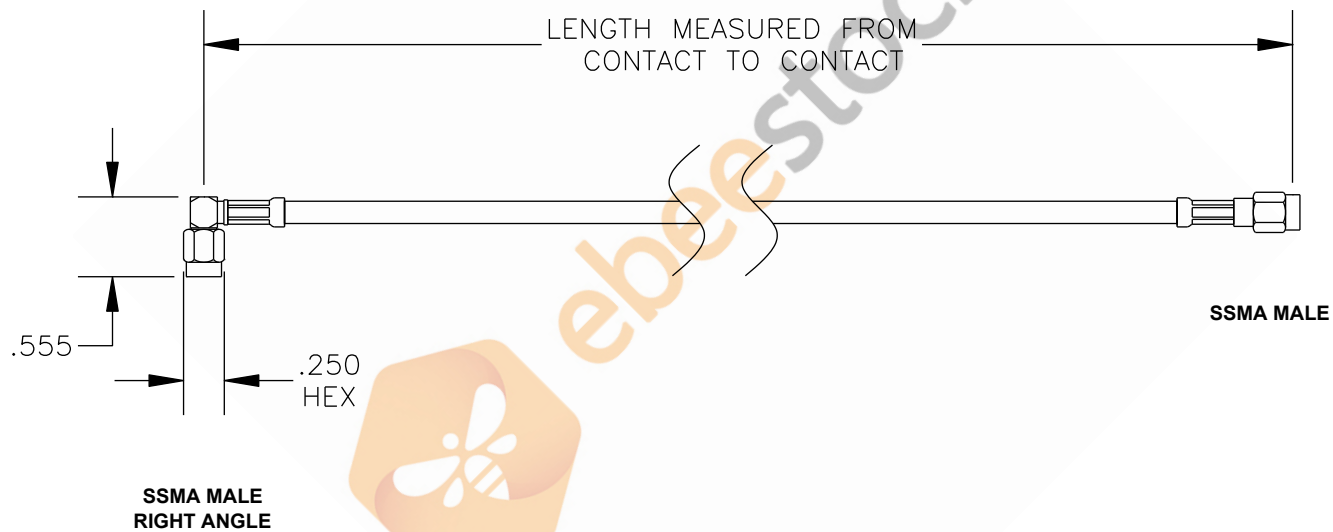

COMPONENTS	IMPEDANCE
SSMA MALE RIGHT ANGLE	50 OHM
SSMA MALE	50 OHM
RG316/U	50 OHM

Standard Lengths	
-12	12"
-24	24"
-36	36"
-48	48"
-60	60"
-XXX	Custom Length in inches

8TH FLOOR, BUILDING 1, YONGFU SCIENCE AND TECHNOLOGY CENTER INDUSTRIAL PARK, NANZHA DISTRICT 5, HUMEN, 523900, DONGGUAN, GUANGDONG, CHINA
 WEBSITE: www.ebeestock.com
 EMAIL: sales@ebeestock.com
 ESTABLISHED 2003

DWG TITLE	DES.
ET32659	CABLE ASSEMBLY, RG316/U, SSMA MALE RIGHT ANGLE TO SSMA MALE (LEAD FREE)

REV. A	FSCM NO. 53919	CAD FILE 021308	SCALE N/A	SIZE A	147
--------	----------------	-----------------	-----------	--------	-----

- NOTES:
- UNLESS OTHERWISE SPECIFIED ALL DIMENSIONS ARE NOMINAL.
 - ALL SPECIFICATIONS ARE SUBJECT TO CHANGE WITHOUT NOTICE AT ANY TIME.
 - DIMENSIONS ARE IN INCHES.
 - LENGTH TOLERANCE IS $\pm 1.5\%$ OR $\pm 3/8"$, WHICHEVER IS GREATER.