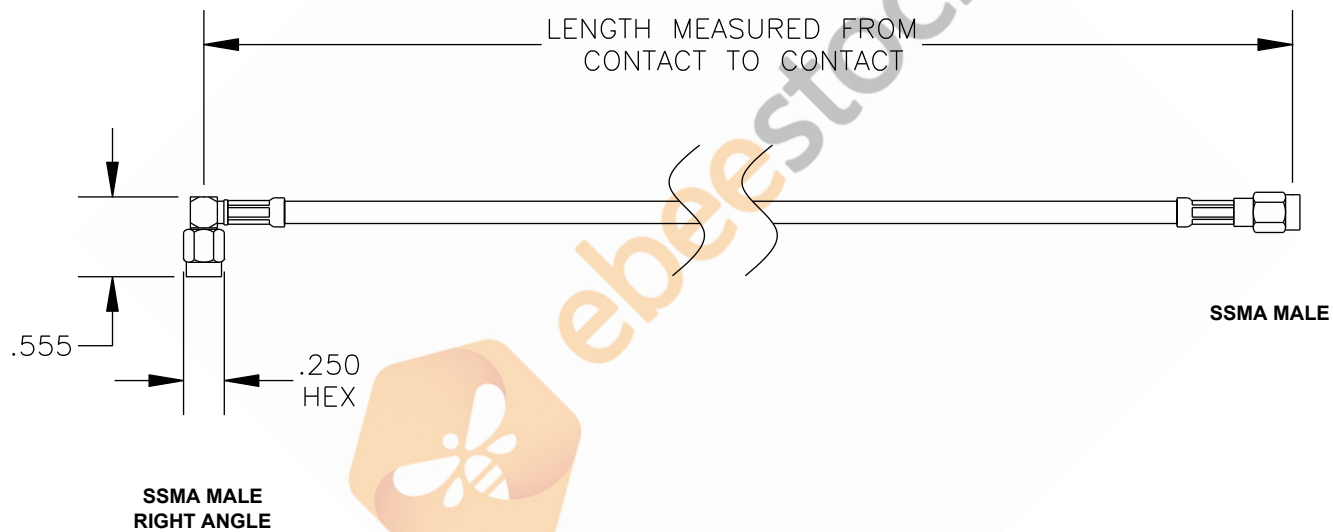

COMPONENTS	IMPEDANCE
SSMA MALE RIGHT ANGLE	50 OHM
SSMA MALE	50 OHM
RG316/U	50 OHM

Standard Lengths	
-12	12"
-24	24"
-36	36"
-48	48"
-60	60"
-XXX	Custom Length in inches

8TH FLOOR, BUILDING 1, YONGFU SCIENCE AND TECHNOLOGY CENTER INDUSTRIAL PARK, NANZHA DISTRICT 5, HUMEN, 523900, DONGGUAN, GUANGDONG, CHINA
 WEBSITE: www.ebeestock.com
 EMAIL: sales@ebeestock.com
 ESTABLISHED 2003

DWG TITLE	DES.
ET32661	CABLE ASSEMBLY, RG316/U, SSMA MALE RIGHT ANGLE TO SSMA MALE (LEAD FREE)

REV. A	FSCM NO. 53919	CAD FILE 021308	SCALE N/A	SIZE A	147
--------	-----------------------	-----------------	-----------	--------	-----

- NOTES:
1. UNLESS OTHERWISE SPECIFIED ALL DIMENSIONS ARE NOMINAL.
 2. ALL SPECIFICATIONS ARE SUBJECT TO CHANGE WITHOUT NOTICE AT ANY TIME.
 3. DIMENSIONS ARE IN INCHES.
 4. LENGTH TOLERANCE IS $\pm 1.5\%$ OR $\pm 3/8"$, WHICHEVER IS GREATER.