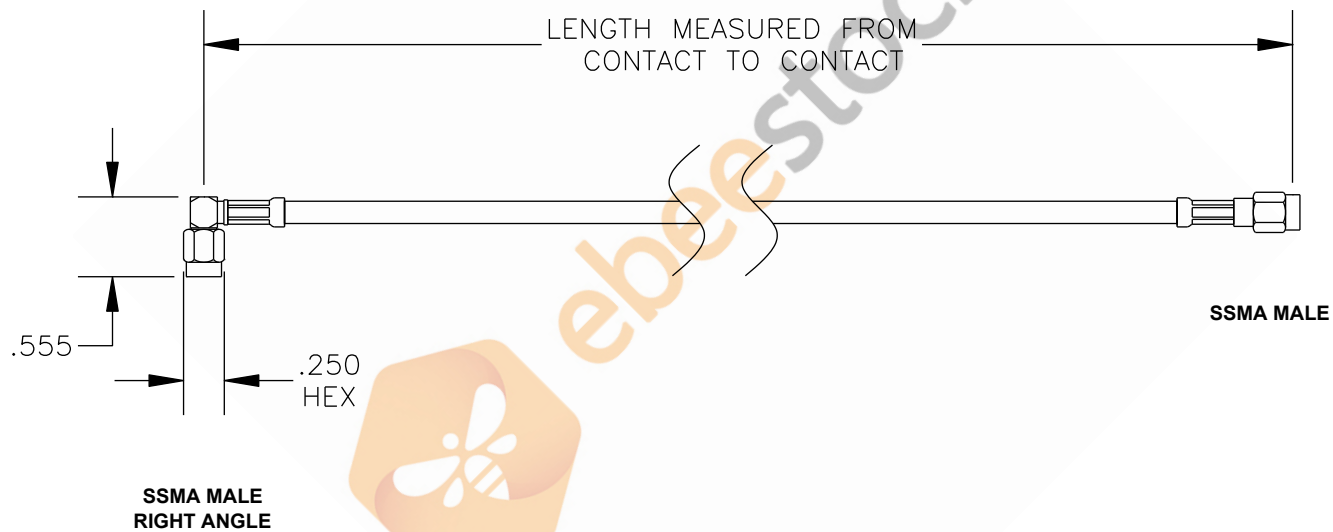

COMPONENTS	IMPEDANCE
SSMA MALE RIGHT ANGLE	50 OHM
SSMA MALE	50 OHM
RG316/U	50 OHM

Standard Lengths	
-12	12"
-24	24"
-36	36"
-48	48"
-60	60"
-XXX	Custom Length in inches

8TH FLOOR, BUILDING 1, YONGFU SCIENCE AND TECHNOLOGY CENTER INDUSTRIAL PARK, NANZHA DISTRICT 5, HUMEN, 523900, DONGGUAN, GUANGDONG, CHINA
 WEBSITE: www.ebeestock.com
 EMAIL: sales@ebeestock.com
 ESTABLISHED 2003

DWG TITLE	DES.
ET32662	CABLE ASSEMBLY, RG316/U, SSMA MALE RIGHT ANGLE TO SSMA MALE (LEAD FREE)

REV. A	FSCM NO. 53919	CAD FILE 021308	SCALE N/A	SIZE A	147
--------	----------------	-----------------	-----------	--------	-----

- NOTES:
1. UNLESS OTHERWISE SPECIFIED ALL DIMENSIONS ARE NOMINAL.
 2. ALL SPECIFICATIONS ARE SUBJECT TO CHANGE WITHOUT NOTICE AT ANY TIME.
 3. DIMENSIONS ARE IN INCHES.
 4. LENGTH TOLERANCE IS $\pm 1.5\%$ OR $\pm 3/8"$, WHICHEVER IS GREATER.