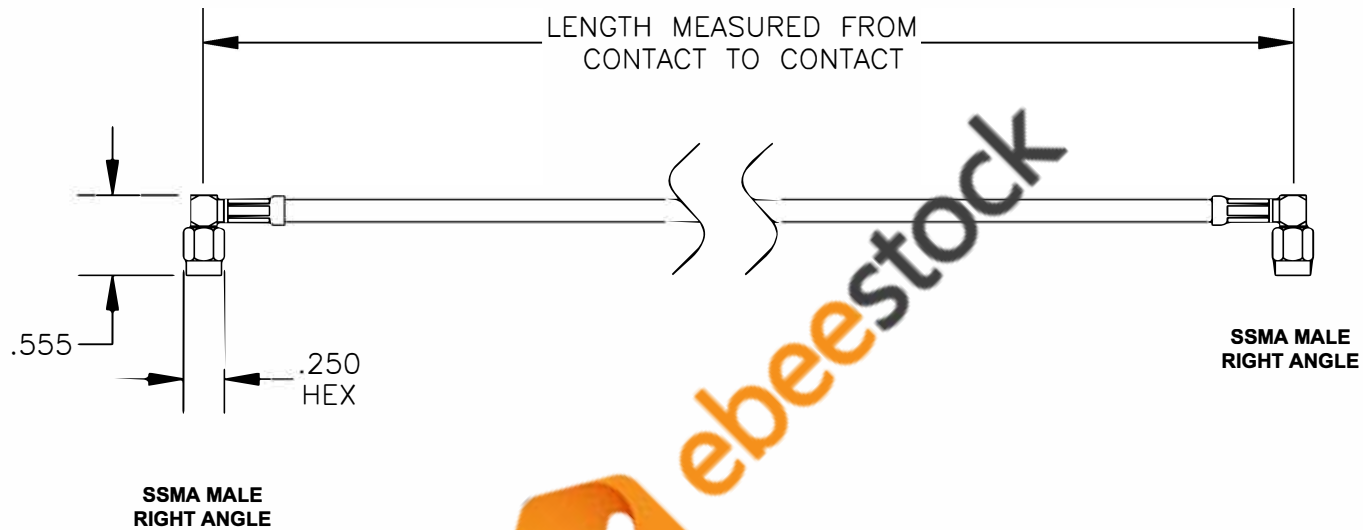

COMPONENTS	IMPEDANCE
SSMA MALE RIGHT ANGLE	50 OHM
SSMA MALE RIGHT ANGLE	50 OHM
RG316/U	50 OHM

Standard Lengths	
-12	12"
-24	24"
-36	36"
-48	48"
-60	60"
-XXX	Custom Length in inches

 <b>ebeestock</b> ESTABLISHED 2003		8TH FLOOR, BUILDING 1, YONGFU SCIENCE AND TECHNOLOGY CENTER INDUSTRIAL PARK, NANZHA DISTRICT 5, HUMEN, 523900, DONGGUAN, GUANGDONG, CHINA WEBSITE: <a href="http://www.ebeestock.com">www.ebeestock.com</a> EMAIL: <a href="mailto:sales@ebeestock.com">sales@ebeestock.com</a> <b>COAXIAL &amp; FIBER OPTICS</b>	
<b>DWG TITLE</b> <b>ET32668</b>		<b>DES:</b> CABLE ASSEMBLY, RG316/U, SSMA MALE RIGHT ANGLE TO SSMA MALE RIGHT ANGLE	
<b>REV. A</b>	<b>FSCM NO. 53919</b>	CAD FILE 021308	SCALE N/A    SIZE A 147

**NOTES:**

1. UNLESS OTHERWISE SPECIFIED ALL DIMENSIONS ARE NOMINAL.
2. ALL SPECIFICATIONS ARE SUBJECT TO CHANGE WITHOUT NOTICE AT ANY TIME.
3. DIMENSIONS ARE IN INCHES.
4. LENGTH TOLERANCE IS  $\pm 1.5\%$  OR  $\pm 3/8"$ , WHICHEVER IS GREATER.