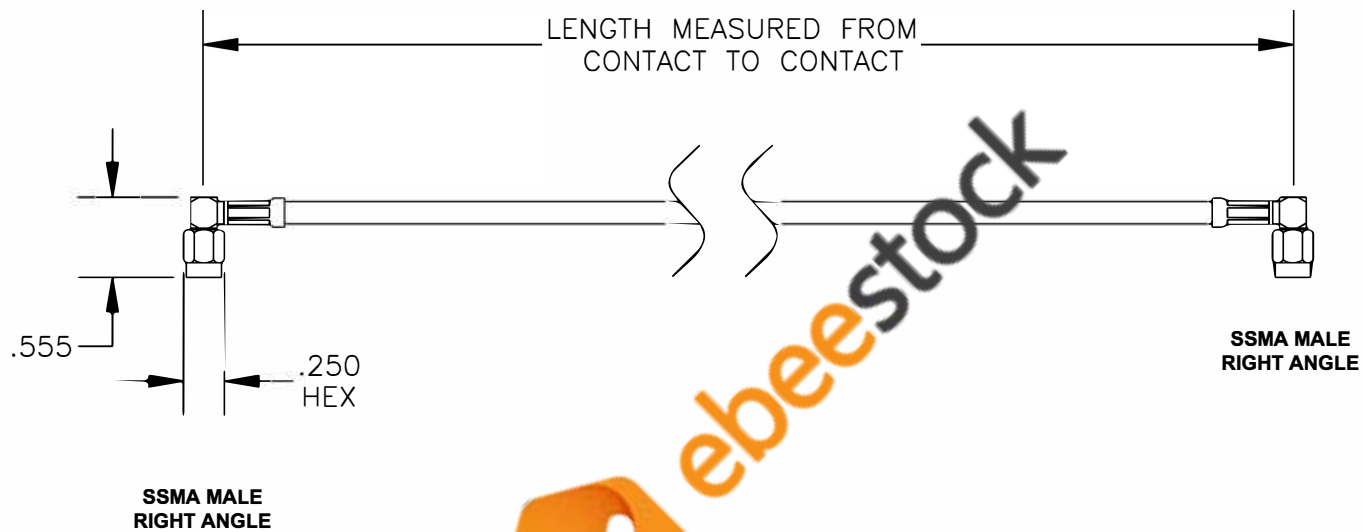

COMPONENTS	IMPEDANCE
SSMA MALE RIGHT ANGLE	50 OHM
SSMA MALE RIGHT ANGLE	50 OHM
RG316/U	50 OHM

Standard Lengths	
-12	12"
-24	24"
-36	36"
-48	48"
-60	60"
-XXX	Custom Length in inches

 ebeestock ESTABLISHED 2003		8TH FLOOR, BUILDING 1, YONGFU SCIENCE AND TECHNOLOGY CENTER INDUSTRIAL PARK, NANZHA DISTRICT 5, HUMEN, 523900, DONGGUAN, GUANGDONG, CHINA WEBSITE: www.ebeestock.com EMAIL: sales@ebeestock.com COAXIAL & FIBER OPTICS	
DWG TITLE ET32670		DES: CABLE ASSEMBLY, RG316/U, SSMA MALE RIGHT ANGLE TO SSMA MALE RIGHT ANGLE	
REV. A	FSCM NO. 53919	CAD FILE 021308	SCALE N/A SIZE A 147

- NOTES:**
1. UNLESS OTHERWISE SPECIFIED ALL DIMENSIONS ARE NOMINAL.
 2. ALL SPECIFICATIONS ARE SUBJECT TO CHANGE WITHOUT NOTICE AT ANY TIME.
 3. DIMENSIONS ARE IN INCHES.
 4. LENGTH TOLERANCE IS $\pm 1.5\%$ OR $\pm 3/8"$, WHICHEVER IS GREATER.