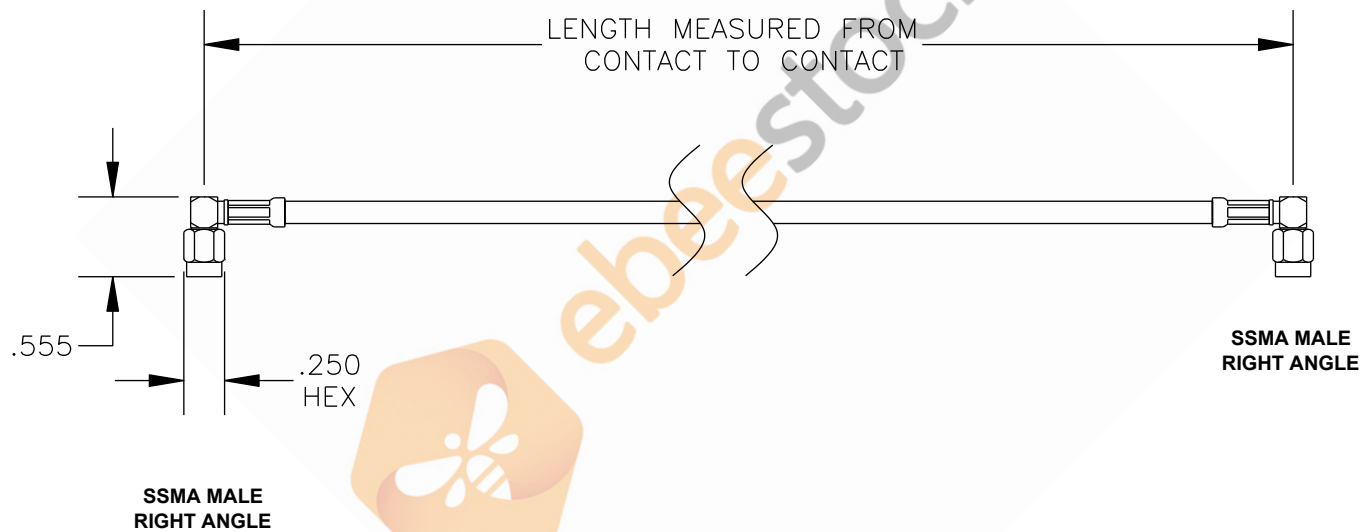

COMPONENTS	IMPEDANCE
SSMA MALE RIGHT ANGLE	50 OHM
SSMA MALE RIGHT ANGLE	50 OHM
RG316/U	50 OHM

Standard Lengths	
-12	12"
-24	24"
-36	36"
-48	48"
-60	60"
-XXX	Custom Length in inches

8TH FLOOR, BUILDING 1, YONGFU SCIENCE AND TECHNOLOGY CENTER INDUSTRIAL PARK, NANZHA DISTRICT 5, HUMEN, 523900, DONGGUAN, GUANGDONG, CHINA
 WEBSITE: www.ebeestock.com
 EMAIL: sales@ebeestock.com
 ESTABLISHED 2003

DWG TITLE	DES.
ET32671	CABLE ASSEMBLY, RG316/U, SSMA MALE RIGHT ANGLE TO SSMA MALE RIGHT ANGLE (LEAD FREE)

REV. A	FSCM NO. 53919	CAD FILE 021308	SCALE N/A	SIZE A 147
--------	----------------	-----------------	-----------	------------

- NOTES:
1. UNLESS OTHERWISE SPECIFIED ALL DIMENSIONS ARE NOMINAL.
 2. ALL SPECIFICATIONS ARE SUBJECT TO CHANGE WITHOUT NOTICE AT ANY TIME.
 3. DIMENSIONS ARE IN INCHES.
 4. LENGTH TOLERANCE IS $\pm 1.5\%$ OR $\pm 3/8"$, WHICHEVER IS GREATER.