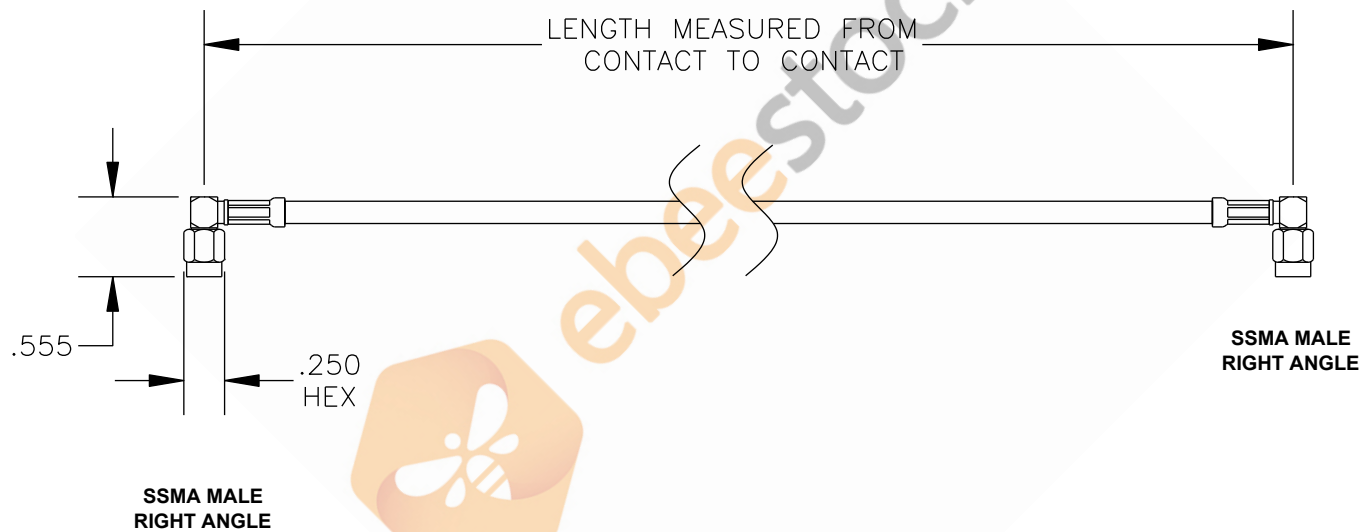

COMPONENTS	IMPEDANCE
SSMA MALE RIGHT ANGLE	50 OHM
SSMA MALE RIGHT ANGLE	50 OHM
RG316/U	50 OHM

Standard Lengths	
-12	12"
-24	24"
-36	36"
-48	48"
-60	60"
-XXX	Custom Length in inches

8TH FLOOR, BUILDING 1, YONGFU SCIENCE AND TECHNOLOGY CENTER INDUSTRIAL PARK, NANZHA DISTRICT 5, HUMEN, 523900, DONGGUAN, GUANGDONG, CHINA
 WEBSITE: www.ebeestock.com
 EMAIL: sales@ebeestock.com
 ESTABLISHED 2003

DWG TITLE	DES.
ET32672	CABLE ASSEMBLY, RG316/U, SSMA MALE RIGHT ANGLE TO SSMA MALE RIGHT ANGLE (LEAD FREE)

REV. A	FSCM NO. 53919	CAD FILE 021308	SCALE N/A	SIZE A 147
--------	----------------	-----------------	-----------	------------

- NOTES:
1. UNLESS OTHERWISE SPECIFIED ALL DIMENSIONS ARE NOMINAL.
 2. ALL SPECIFICATIONS ARE SUBJECT TO CHANGE WITHOUT NOTICE AT ANY TIME.
 3. DIMENSIONS ARE IN INCHES.
 4. LENGTH TOLERANCE IS $\pm 1.5\%$ OR $\pm 3/8"$, WHICHEVER IS GREATER.