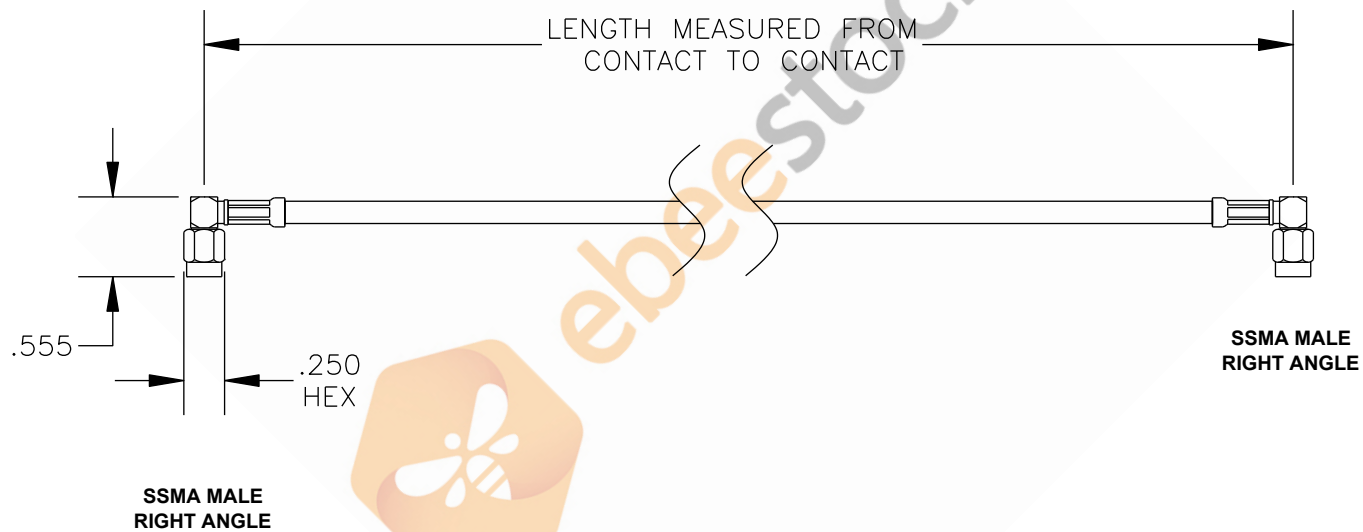

COMPONENTS	IMPEDANCE
SSMA MALE RIGHT ANGLE	50 OHM
SSMA MALE RIGHT ANGLE	50 OHM
RG316/U	50 OHM

Standard Lengths	
-12	12"
-24	24"
-36	36"
-48	48"
-60	60"
-XXX	Custom Length in inches

8TH FLOOR, BUILDING 1, YONGFU SCIENCE AND TECHNOLOGY CENTER INDUSTRIAL PARK, NANZHA DISTRICT 5, HUMEN, 523900, DONGGUAN, GUANGDONG, CHINA
 WEBSITE: www.ebeestock.com
 EMAIL: sales@ebeestock.com
 ESTABLISHED 2003

DWG TITLE	DES.
ET32673	CABLE ASSEMBLY, RG316/U, SSMA MALE RIGHT ANGLE TO SSMA MALE RIGHT ANGLE (LEAD FREE)

REV. A	FSCM NO. 53919	CAD FILE 021308	SCALE N/A	SIZE A 147
--------	----------------	-----------------	-----------	------------

- NOTES:
1. UNLESS OTHERWISE SPECIFIED ALL DIMENSIONS ARE NOMINAL.
 2. ALL SPECIFICATIONS ARE SUBJECT TO CHANGE WITHOUT NOTICE AT ANY TIME.
 3. DIMENSIONS ARE IN INCHES.
 4. LENGTH TOLERANCE IS $\pm 1.5\%$ OR $\pm 3/8"$, WHICHEVER IS GREATER.