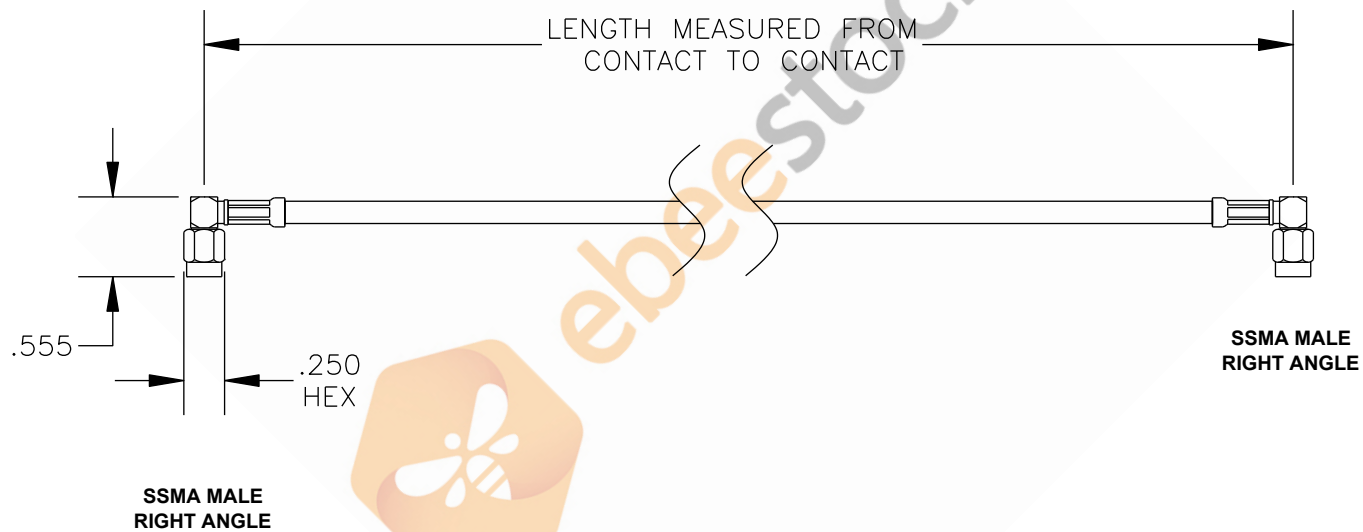

COMPONENTS	IMPEDANCE
SSMA MALE RIGHT ANGLE	50 OHM
SSMA MALE RIGHT ANGLE	50 OHM
RG316/U	50 OHM

Standard Lengths	
-12	12"
-24	24"
-36	36"
-48	48"
-60	60"
-XXX	Custom Length in inches

8TH FLOOR, BUILDING 1, YONGFU SCIENCE AND TECHNOLOGY CENTER INDUSTRIAL PARK, NANZHA DISTRICT 5, HUMEN, 523900, DONGGUAN, GUANGDONG, CHINA
 WEBSITE: www.ebeestock.com
 EMAIL: sales@ebeestock.com
 ESTABLISHED 2003

DWG TITLE	DES.
ET32674	CABLE ASSEMBLY, RG316/U, SSMA MALE RIGHT ANGLE TO SSMA MALE RIGHT ANGLE (LEAD FREE)

REV. A	FSCM NO. 53919	CAD FILE 021308	SCALE N/A	SIZE A 147
--------	----------------	-----------------	-----------	------------

- NOTES:
- UNLESS OTHERWISE SPECIFIED ALL DIMENSIONS ARE NOMINAL.
 - ALL SPECIFICATIONS ARE SUBJECT TO CHANGE WITHOUT NOTICE AT ANY TIME.
 - DIMENSIONS ARE IN INCHES.
 - LENGTH TOLERANCE IS $\pm 1.5\%$ OR $\pm 3/8"$, WHICHEVER IS GREATER.