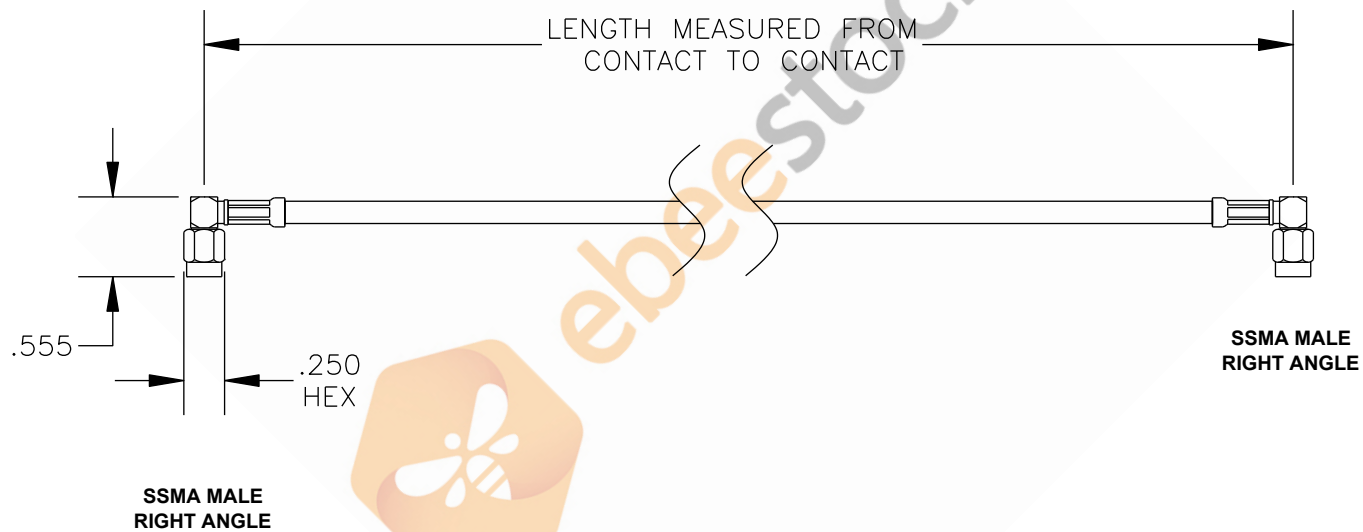

COMPONENTS	IMPEDANCE
SSMA MALE RIGHT ANGLE	50 OHM
SSMA MALE RIGHT ANGLE	50 OHM
RG316/U	50 OHM

Standard Lengths	
-12	12"
-24	24"
-36	36"
-48	48"
-60	60"
-XXX	Custom Length in inches

8TH FLOOR, BUILDING 1, YONGFU SCIENCE AND TECHNOLOGY CENTER INDUSTRIAL PARK, NANZHA DISTRICT 5, HUMEN, 523900, DONGGUAN, GUANGDONG, CHINA
 WEBSITE: www.ebeestock.com
 EMAIL: sales@ebeestock.com
 ESTABLISHED 2003

DWG TITLE	DES.
ET32675	CABLE ASSEMBLY, RG316/U, SSMA MALE RIGHT ANGLE TO SSMA MALE RIGHT ANGLE (LEAD FREE)

REV. A	FSCM NO. 53919	CAD FILE 021308	SCALE N/A	SIZE A 147
--------	----------------	-----------------	-----------	------------

- NOTES:
1. UNLESS OTHERWISE SPECIFIED ALL DIMENSIONS ARE NOMINAL.
 2. ALL SPECIFICATIONS ARE SUBJECT TO CHANGE WITHOUT NOTICE AT ANY TIME.
 3. DIMENSIONS ARE IN INCHES.
 4. LENGTH TOLERANCE IS $\pm 1.5\%$ OR $\pm 3/8"$, WHICHEVER IS GREATER.