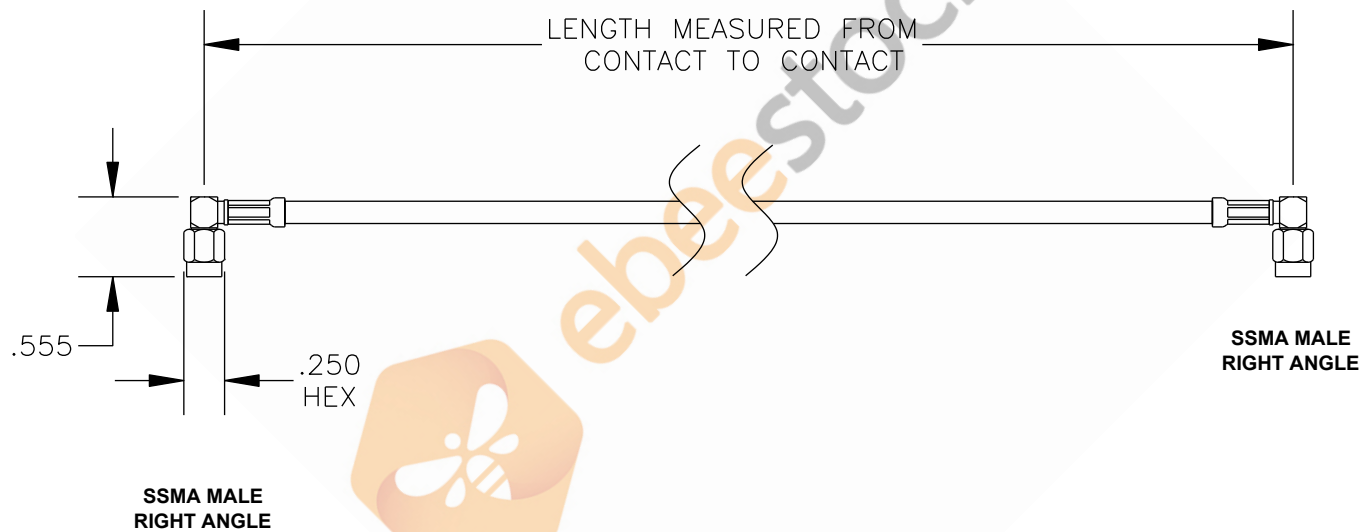

COMPONENTS	IMPEDANCE
SSMA MALE RIGHT ANGLE	50 OHM
SSMA MALE RIGHT ANGLE	50 OHM
RG316/U	50 OHM

Standard Lengths	
-12	12"
-24	24"
-36	36"
-48	48"
-60	60"
-XXX	Custom Length in inches

8TH FLOOR, BUILDING 1, YONGFU SCIENCE AND TECHNOLOGY CENTER INDUSTRIAL PARK, NANZHA DISTRICT 5, HUMEN, 523900, DONGGUAN, GUANGDONG, CHINA
 WEBSITE: www.ebeestock.com
 EMAIL: sales@ebeestock.com
 ESTABLISHED 2003

DWG TITLE	DES.
ET32677	CABLE ASSEMBLY, RG316/U, SSMA MALE RIGHT ANGLE TO SSMA MALE RIGHT ANGLE (LEAD FREE)

REV. A	FSCM NO. 53919	CAD FILE 021308	SCALE N/A	SIZE A 147
--------	----------------	-----------------	-----------	------------

- NOTES:
1. UNLESS OTHERWISE SPECIFIED ALL DIMENSIONS ARE NOMINAL.
 2. ALL SPECIFICATIONS ARE SUBJECT TO CHANGE WITHOUT NOTICE AT ANY TIME.
 3. DIMENSIONS ARE IN INCHES.
 4. LENGTH TOLERANCE IS $\pm 1.5\%$ OR $\pm 3/8"$, WHICHEVER IS GREATER.