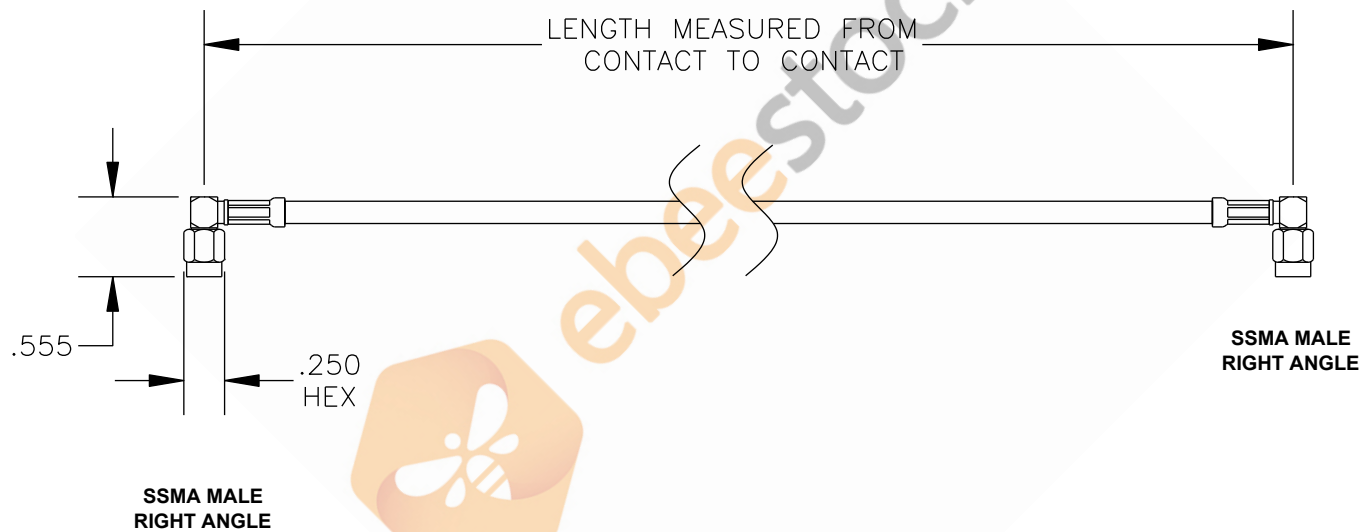

COMPONENTS	IMPEDANCE
SSMA MALE RIGHT ANGLE	50 OHM
SSMA MALE RIGHT ANGLE	50 OHM
RG316/U	50 OHM

Standard Lengths	
-12	12"
-24	24"
-36	36"
-48	48"
-60	60"
-XXX	Custom Length in inches

8TH FLOOR, BUILDING 1, YONGFU SCIENCE AND TECHNOLOGY  
CENTER INDUSTRIAL PARK, NANZHA DISTRICT 5,  
HUMEN, 523900, DONGGUAN, GUANGDONG, CHINA

**ebeestock**

WEBSITE: [www.ebeestock.com](http://www.ebeestock.com)  
EMAIL: [sales@ebeestock.com](mailto:sales@ebeestock.com)

ESTABLISHED 2003

DWG TITLE

**ET32678**

DES. CABLE ASSEMBLY, RG316/U, SSMA MALE  
RIGHT ANGLE TO SSMA MALE RIGHT ANGLE  
(LEAD FREE)

REV. A **FSCM NO. 53919**

CAD FILE 021308

SCALE N/A

SIZE A 147

NOTES:

1. UNLESS OTHERWISE SPECIFIED ALL DIMENSIONS ARE NOMINAL.
2. ALL SPECIFICATIONS ARE SUBJECT TO CHANGE WITHOUT NOTICE AT ANY TIME.
3. DIMENSIONS ARE IN INCHES.
4. LENGTH TOLERANCE IS  $\pm 1.5\%$  OR  $\pm 3/8"$ , WHICHEVER IS GREATER.