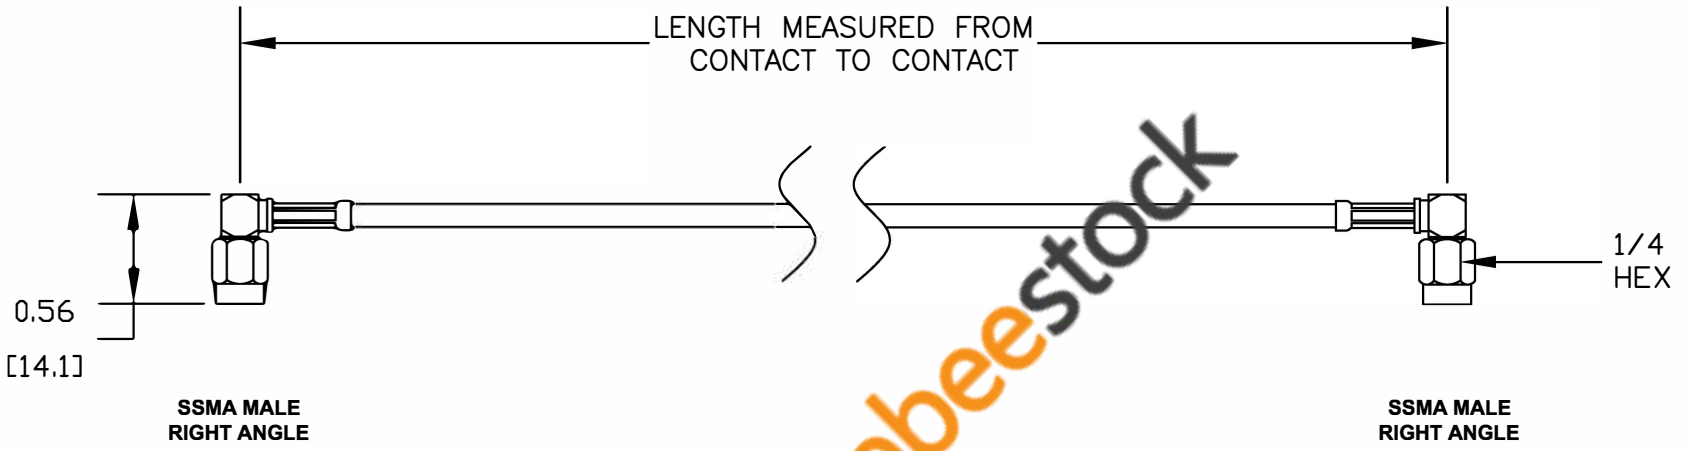

COMPONENTS	IMPEDANCE
SSMA MALE RIGHT ANGLE	50 OHM
SSMA MALE RIGHT ANGLE	50 OHM
RG316-DS	50 OHM

Standard Lengths	
-12	12"
-24	24"
-36	36"
-48	48"
-60	60"
-XXX	Custom Length in inches

8TH FLOOR, BUILDING 1, YONGFU SCIENCE AND TECHNOLOGY
CENTER INDUSTRIAL PARK, NANZHA DISTRICT 5,
HUMEN, 523900, DONGGUAN, GUANGDONG, CHINA

WEBSITE: www.ebeestock.com
EMAIL: sales@ebeestock.com

ESTABLISHED 2003

COAXIAL & FIBER OPTICS

DWG TITLE ET32695	DES. CABLE ASSEMBLY, RG316-DS, SSMA MALE RIGHT ANGLE TO SSMA MALE RIGHT ANGLE				
REVA.	FSCM NO. 53919	CAD FILE 082411	SCALE N/A	SIZE A	2231

NOTES:
 1. UNLESS OTHERWISE SPECIFIED ALL DIMENSIONS ARE NOMINAL.
 2. ALL SPECIFICATIONS ARE SUBJECT TO CHANGE WITHOUT NOTICE AT ANY TIME.
 3. DIMENSIONS ARE IN INCHES [mm].
 4. LENGTH TOLERANCE IS ± 1.5% OR 3/8", WHICHEVER IS GREATER.