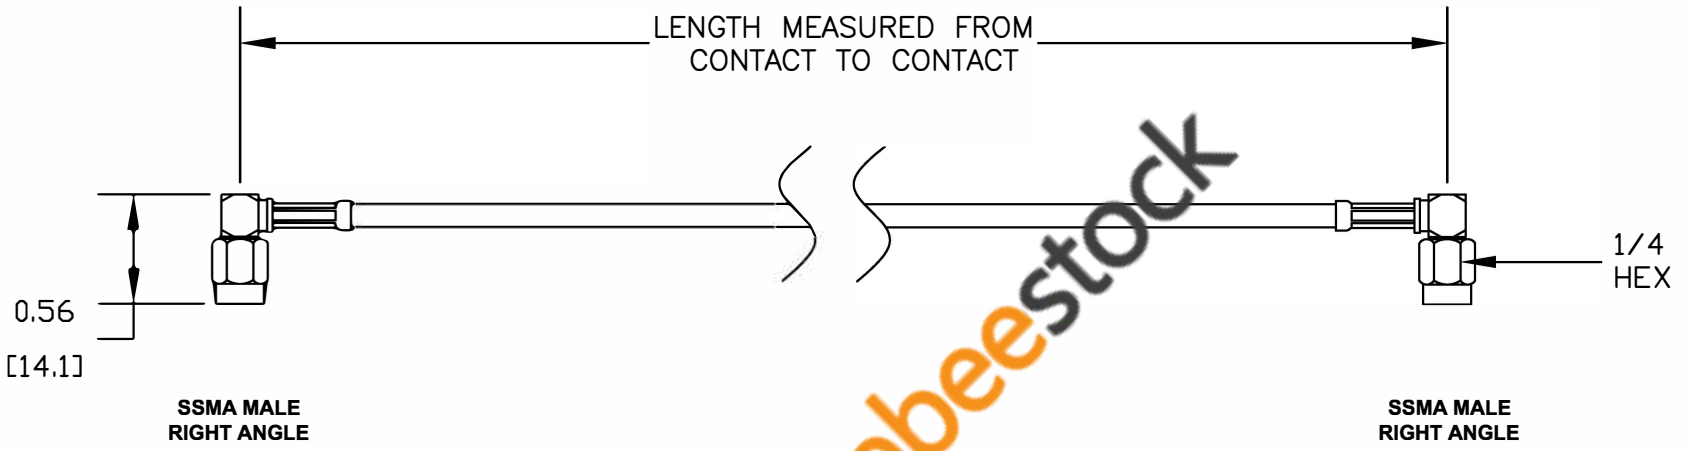

COMPONENTS	IMPEDANCE
SSMA MALE RIGHT ANGLE	50 OHM
SSMA MALE RIGHT ANGLE	50 OHM
RG316-DS	50 OHM

Standard Lengths	
-12	12"
-24	24"
-36	36"
-48	48"
-60	60"
-XXX	Custom Length in inches

8TH FLOOR, BUILDING 1, YONGFU SCIENCE AND TECHNOLOGY
CENTER INDUSTRIAL PARK, NANZHA DISTRICT 5,
HUMEN, 523900, DONGGUAN, GUANGDONG, CHINA

WEBSITE: www.ebeestock.com
EMAIL: sales@ebeestock.com

ESTABLISHED 2003

COAXIAL & FIBER OPTICS

DWG TITLE ET32696	DES. CABLE ASSEMBLY, RG316-DS, SSMA MALE RIGHT ANGLE TO SSMA MALE RIGHT ANGLE				
REVA.	FSCM NO. 53919	CAD FILE 082411	SCALE N/A	SIZE A	2231

NOTES:

1. UNLESS OTHERWISE SPECIFIED ALL DIMENSIONS ARE NOMINAL.
2. ALL SPECIFICATIONS ARE SUBJECT TO CHANGE WITHOUT NOTICE AT ANY TIME.
3. DIMENSIONS ARE IN INCHES [mm].
4. LENGTH TOLERANCE IS ± 1.5% OR 3/8", WHICHEVER IS GREATER.