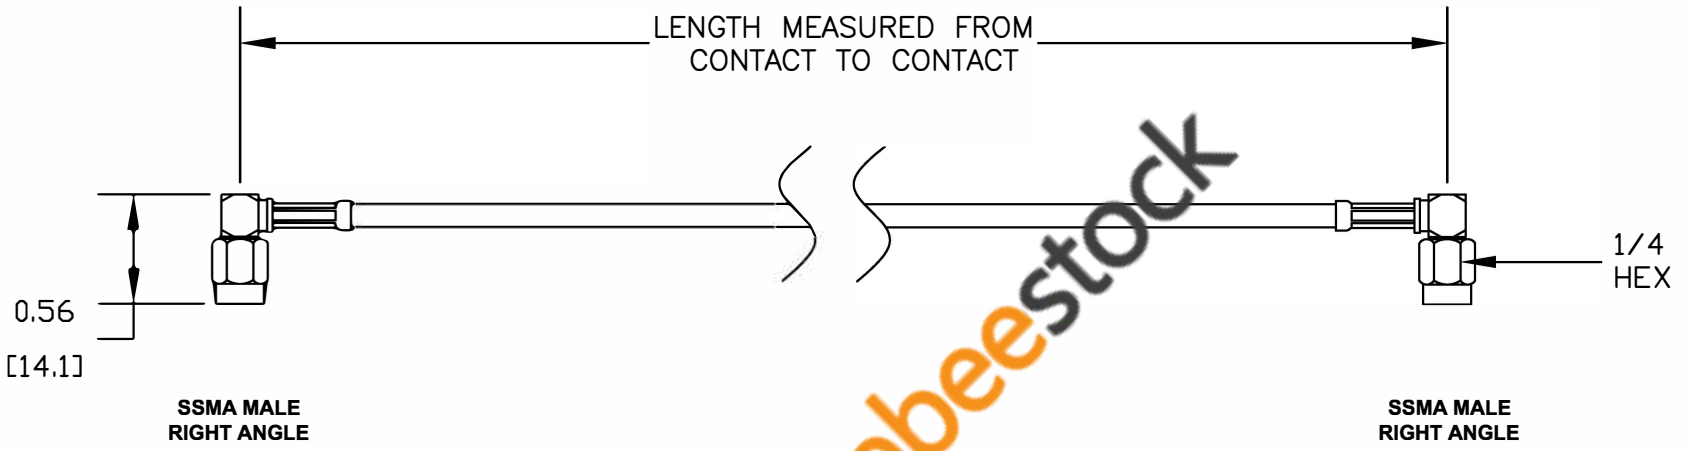

COMPONENTS	IMPEDANCE
SSMA MALE RIGHT ANGLE	50 OHM
SSMA MALE RIGHT ANGLE	50 OHM
RG316-DS	50 OHM

Standard Lengths	
-12	12"
-24	24"
-36	36"
-48	48"
-60	60"
-XXX	Custom Length in inches

8TH FLOOR, BUILDING 1, YONGFU SCIENCE AND TECHNOLOGY CENTER INDUSTRIAL PARK, NANZHA DISTRICT 5, HUMEN, 523900, DONGGUAN, GUANGDONG, CHINA

WEBSITE: www.ebeestock.com
EMAIL: sales@ebeestock.com

COAXIAL & FIBER OPTICS

ESTABLISHED 2003

DWG TITLE ET32697	DES. CABLE ASSEMBLY, RG316-DS, SSMA MALE RIGHT ANGLE TO SSMA MALE RIGHT ANGLE				
REVA.	FSCM NO. 53919	CAD FILE 082411	SCALE N/A	SIZE A	2231

NOTES:
 1. UNLESS OTHERWISE SPECIFIED ALL DIMENSIONS ARE NOMINAL.
 2. ALL SPECIFICATIONS ARE SUBJECT TO CHANGE WITHOUT NOTICE AT ANY TIME.
 3. DIMENSIONS ARE IN INCHES [mm].
 4. LENGTH TOLERANCE IS ± 1.5% OR 3/8", WHICHEVER IS GREATER.