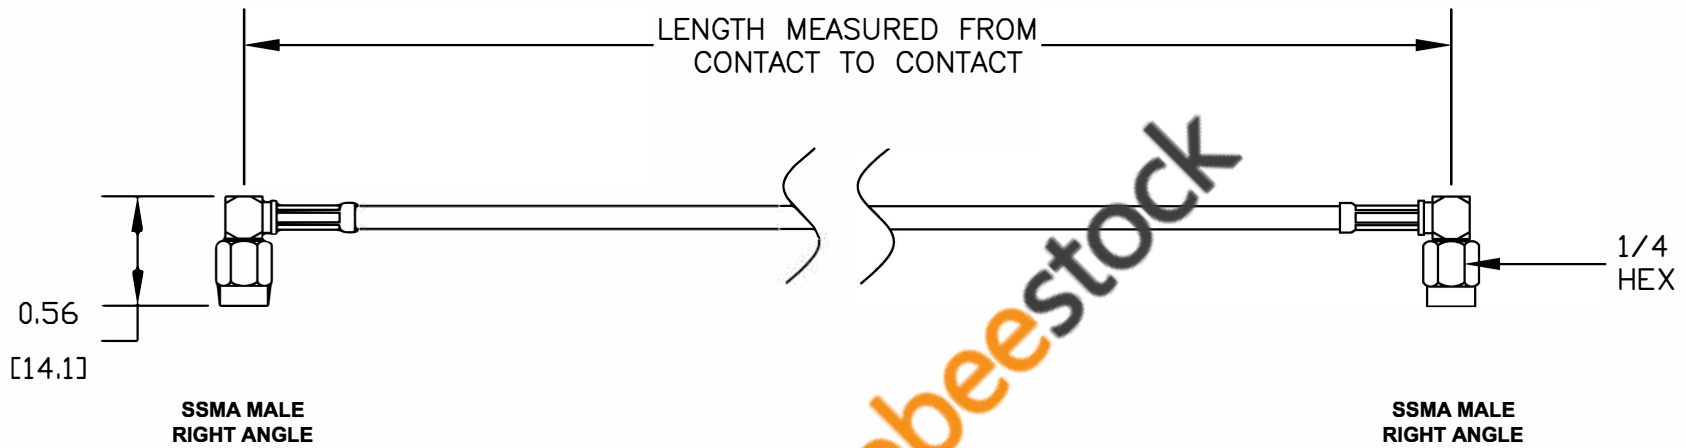

COMPONENTS	IMPEDANCE
SSMA MALE RIGHT ANGLE	50 OHM
SSMA MALE RIGHT ANGLE	50 OHM
RG316-DS	50 OHM

Standard Lengths	
-12	12"
-24	24"
-36	36"
-48	48"
-60	60"
-XXX	Custom Length in inches

8TH FLOOR, BUILDING 1, YONGFU SCIENCE AND TECHNOLOGY
CENTER INDUSTRIAL PARK, NANZHA DISTRICT 5,
HUMEN, 523900, DONGGUAN, GUANGDONG, CHINA

WEBSITE: www.ebeestock.com
EMAIL: sales@ebeestock.com

ebeestock

ESTABLISHED 2003

COAXIAL & FIBER OPTICS

DWG TITLE	DES.
ET32698	CABLE ASSEMBLY, RG316-DS, SSMA MALE RIGHT ANGLE TO SSMA MALE RIGHT ANGLE
REV. A	FSCM NO. 53919
CAD FILE	082411
SCALE	N/A
SIZE	A 127

2231 NOTES:

1. UNLESS OTHERWISE SPECIFIED ALL DIMENSIONS ARE NOMINAL.
2. ALL SPECIFICATIONS ARE SUBJECT TO CHANGE WITHOUT NOTICE AT ANY TIME.
3. DIMENSIONS ARE IN INCHES [mm].
4. LENGTH TOLERANCE IS $\pm 1.5\%$ OR 3/8", WHICHEVER IS GREATER.