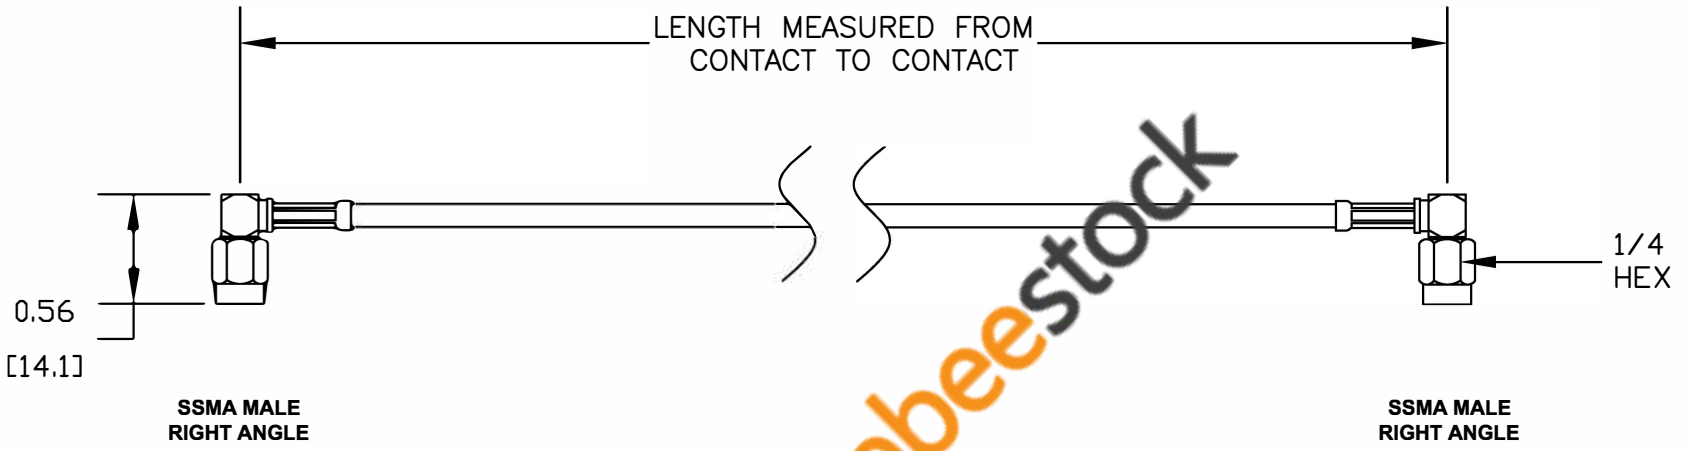

COMPONENTS	IMPEDANCE
SSMA MALE RIGHT ANGLE	50 OHM
SSMA MALE RIGHT ANGLE	50 OHM
RG316-DS	50 OHM

Standard Lengths	
-12	12"
-24	24"
-36	36"
-48	48"
-60	60"
-XXX	Custom Length in inches

8TH FLOOR, BUILDING 1, YONGFU SCIENCE AND TECHNOLOGY
CENTER INDUSTRIAL PARK, NANZHA DISTRICT 5,
HUMEN, 523900, DONGGUAN, GUANGDONG, CHINA

WEBSITE: www.ebeestock.com
EMAIL: sales@ebeestock.com

ebeestock

ESTABLISHED 2003

COAXIAL & FIBER OPTICS

DWG TITLE	DES.
ET32699	CABLE ASSEMBLY, RG316-DS, SSMA MALE RIGHT ANGLE TO SSMA MALE RIGHT ANGLE
REV. A	FSCM NO. 53919
CAD FILE 082411	SCALE N/A
SIZE A	1/7

2231 NOTES:

1. UNLESS OTHERWISE SPECIFIED ALL DIMENSIONS ARE NOMINAL.
2. ALL SPECIFICATIONS ARE SUBJECT TO CHANGE WITHOUT NOTICE AT ANY TIME.
3. DIMENSIONS ARE IN INCHES [mm].
4. LENGTH TOLERANCE IS ± 1.5% OR 3/8", WHICHEVER IS GREATER.