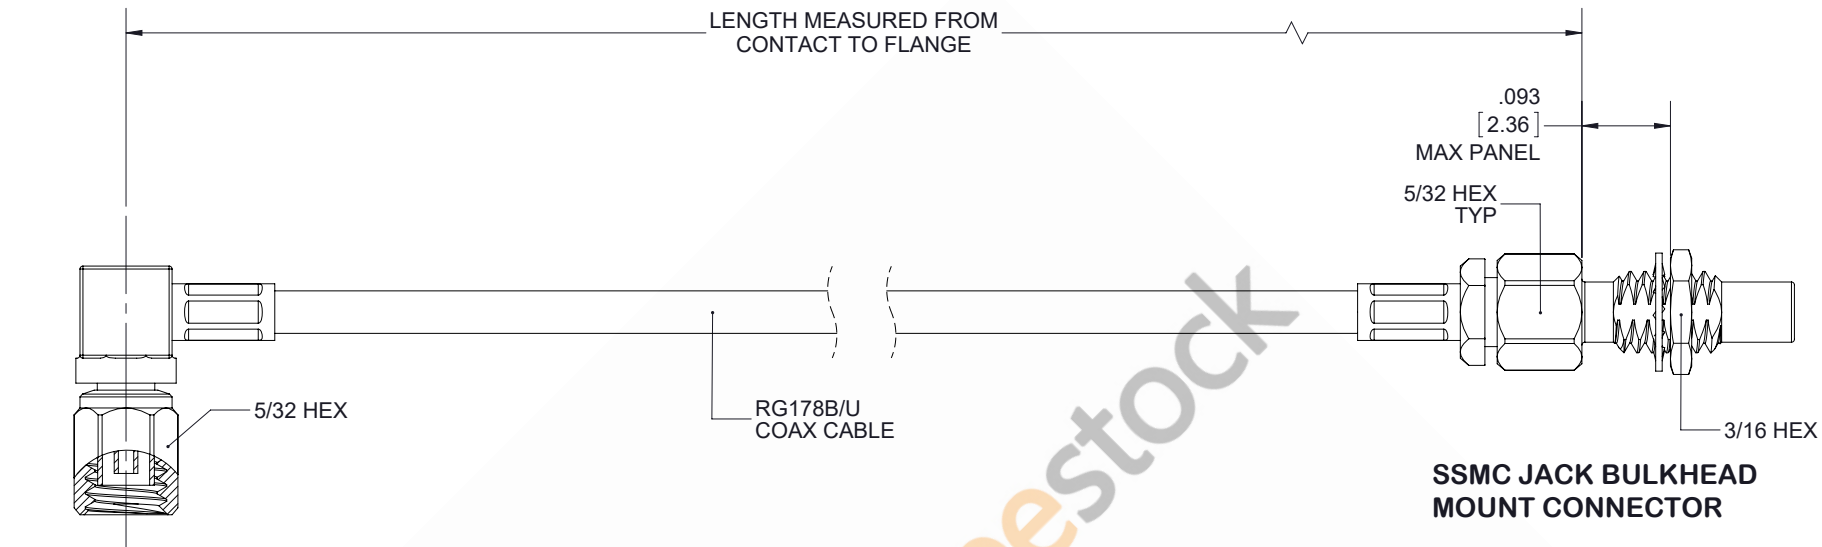

SSMC Plug Right Angle to SSMC Jack Bulkhead Cable 72 Inch Length Using RG178 Coax

© 2017 Pasternack Enterprises All Rights Reserved

PE3C4458-72 REV 1.0

SSMC R.A
PLUG CONNECTOR

SSMC JACK BULKHEAD
MOUNT CONNECTOR

STANDARD TOLERANCES

.X	±0.2
.XX	±0.01
.XXX	±0.005

*STANDARD TOLERANCES APPLY
ONLY TO DIMENSIONS IN INCHES

MOUNTING HOLE

8TH FLOOR, BUILDING 1,
YONGFU SCIENCE AND TECHNOLOGY
CENTER INDUSTRIAL PARK, NANZHA DISTRICT
5, HUMEN, 523900, DONGGUAN, GUANGDONG, CHINA

WEBSITE: www.ebeestock.com
EMAIL: sales@ebeestock.com

DWG TITLE

ET32936

NOTES:

1. UNLESS OTHERWISE SPECIFIED ALL DIMENSIONS ARE NOMINAL.
2. ALL SPECIFICATIONS ARE SUBJECT TO CHANGE WITHOUT NOTICE AT ANY TIME.
3. DIMENSIONS ARE IN INCHES [mm].

CAGE CODE 53919

CAD FILE 082217

SCALE N/A

SIZE A

9999

*