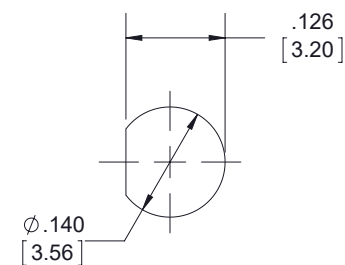

SSMC Plug Right Angle to SSMC Jack Bulkhead Cable 72 Inch Length Using RG178 Coax

© 2017 Pasternack Enterprises All Rights Reserved

PE3C4458-72 REV 1.0

SSMC R.A
PLUG CONNECTOR

SSMC JACK BULKHEAD
MOUNT CONNECTOR

STANDARD TOLERANCES

.X	±0.2
.XX	±0.01
.XXX	±0.005

*STANDARD TOLERANCES APPLY
ONLY TO DIMENSIONS IN INCHES

MOUNTING HOLE

8TH FLOOR, BUILDING 1,
YONGFU SCIENCE AND TECHNOLOGY
CENTER INDUSTRIAL PARK, NANZHA DISTRICT
5, HUMEN, 523900, DONGGUAN, GUANGDONG, CHINA

WEBSITE: www.ebeestock.com
EMAIL: sales@ebeestock.com

DWG TITLE

ET32936

NOTES:

1. UNLESS OTHERWISE SPECIFIED ALL DIMENSIONS ARE NOMINAL.
2. ALL SPECIFICATIONS ARE SUBJECT TO CHANGE WITHOUT NOTICE AT ANY TIME.
3. DIMENSIONS ARE IN INCHES [mm].

CAGE CODE 53919

CAD FILE 082217

SCALE N/A

SIZE A

9999

*