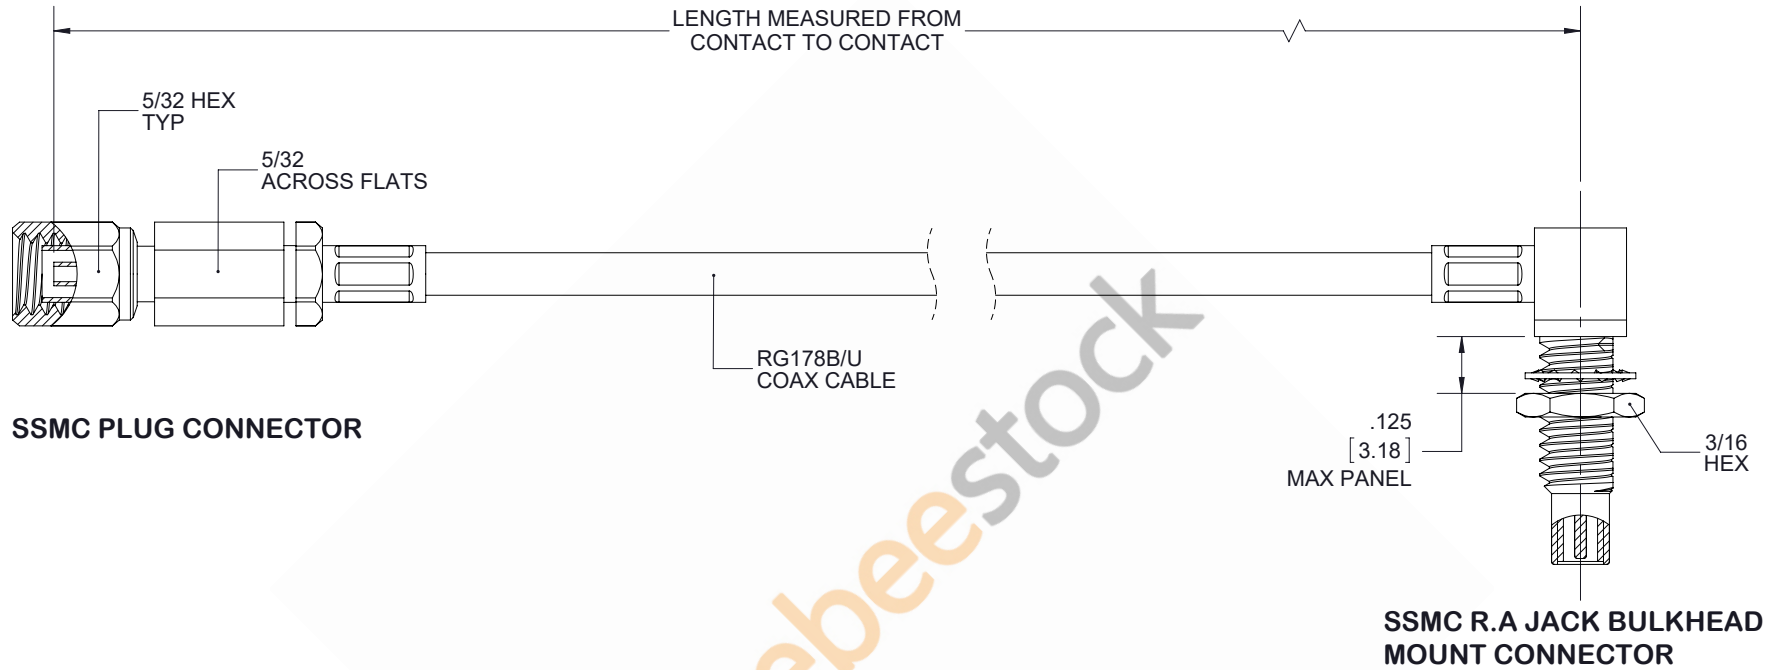

SSMC Plug to SSMC Jack Right Angle Bulkhead Cable 6 Inch Length Using RG178 Coax

© 2017 Pasternack Enterprises All Rights Reserved

PE3C4459-6 REV 1.0

SSMC PLUG CONNECTOR

SSMC R.A JACK BULKHEAD MOUNT CONNECTOR

STANDARD TOLERANCES

.X	±0.2
.XX	±0.01
.XXX	±0.005

*STANDARD TOLERANCES APPLY ONLY TO DIMENSIONS IN INCHES

MOUNTING HOLE

8TH FLOOR, BUILDING 1,
YONGFU SCIENCE AND TECHNOLOGY
CENTER INDUSTRIAL PARK, NANZHA DISTRICT
5,HUMEN,523900,DONGGUAN, GUANGDONG, CHINA

WEBSITE: www.ebeestock.com
EMAIL: sales@ebeestock.com

DWG TITLE

ET32937

NOTES:

1. UNLESS OTHERWISE SPECIFIED ALL DIMENSIONS ARE NOMINAL.
2. ALL SPECIFICATIONS ARE SUBJECT TO CHANGE WITHOUT NOTICE AT ANY TIME.
3. DIMENSIONS ARE IN INCHES [mm].

CAGE CODE 53919

CAD FILE 082217

SCALE N/A

SIZE A

9999

*