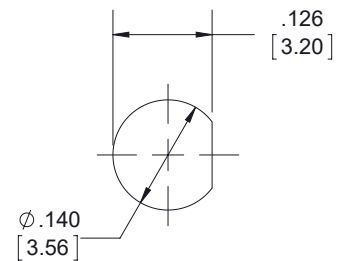

SSMC Plug to SSMC Jack Right Angle Bulkhead Cable 6 Inch Length Using RG178 Coax

© 2017 Pasternack Enterprises All Rights Reserved

PE3C4459-6 REV 1.0

SSMC PLUG CONNECTOR

SSMC R.A JACK BULKHEAD MOUNT CONNECTOR

STANDARD TOLERANCES

.X	±0.2
.XX	±0.01
.XXX	±0.005

*STANDARD TOLERANCES APPLY ONLY TO DIMENSIONS IN INCHES

MOUNTING HOLE

8TH FLOOR, BUILDING 1,
YONGFU SCIENCE AND TECHNOLOGY
CENTER INDUSTRIAL PARK, NANZHA DISTRICT
5,HUMEN,523900,DONGGUAN, GUANGDONG, CHINA

WEBSITE: www.ebeestock.com
EMAIL: sales@ebeestock.com

DWG TITLE

ET32937

NOTES:

1. UNLESS OTHERWISE SPECIFIED ALL DIMENSIONS ARE NOMINAL.
2. ALL SPECIFICATIONS ARE SUBJECT TO CHANGE WITHOUT NOTICE AT ANY TIME.
3. DIMENSIONS ARE IN INCHES [mm].

CAGE CODE 53919

CAD FILE 082217

SCALE N/A

SIZE A

9999

*