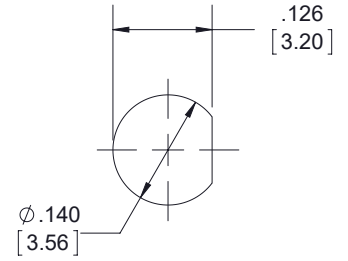

SSMC Plug to SSMC Jack Right Angle Bulkhead Cable 12 Inch Length Using RG178 Coax

© 2017 Pasternack Enterprises All Rights Reserved

PEC3C4459-12 REV 1.0

SSMC PLUG CONNECTOR

SSMC R.A JACK BULKHEAD MOUNT CONNECTOR

ebeestock

STANDARD TOLERANCES

.X	±0.2
.XX	±0.01
.XXX	±0.005

*STANDARD TOLERANCES APPLY ONLY TO DIMENSIONS IN INCHES

MOUNTING HOLE

8TH FLOOR, BUILDING 1,
YONGFU SCIENCE AND TECHNOLOGY
CENTER INDUSTRIAL PARK, NANZHA DISTRICT
5, HUMEN, 523900, DONGGUAN, GUANGDONG, CHINA

WEBSITE: www.ebeestock.com
EMAIL: sales@ebeestock.com

DWG TITLE

ET32938

NOTES:

1. UNLESS OTHERWISE SPECIFIED ALL DIMENSIONS ARE NOMINAL.
2. ALL SPECIFICATIONS ARE SUBJECT TO CHANGE WITHOUT NOTICE AT ANY TIME.
3. DIMENSIONS ARE IN INCHES [mm].