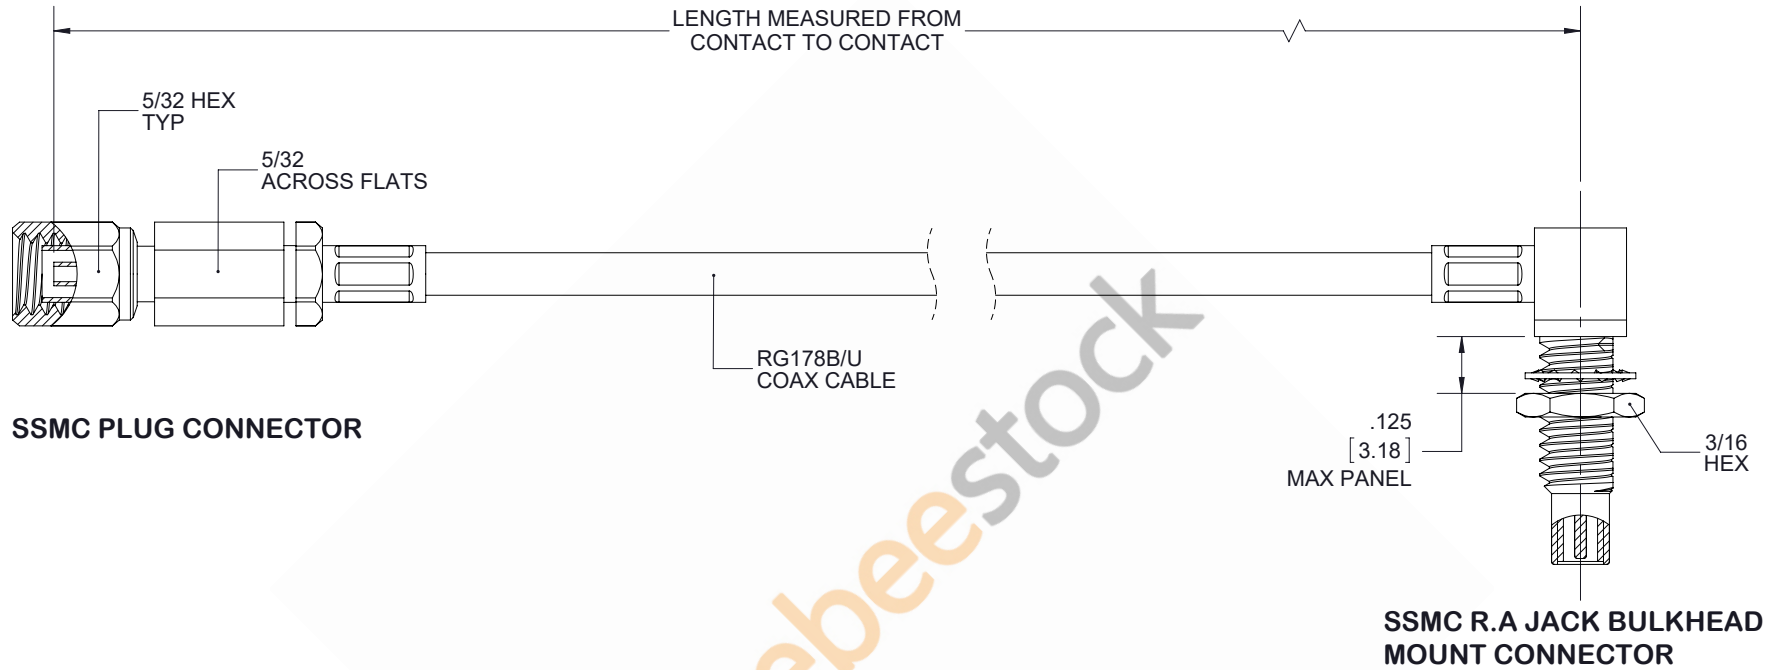

SSMC Plug to SSMC Jack Right Angle Bulkhead Cable 12 Inch Length Using RG178 Coax

© 2017 Pasternack Enterprises All Rights Reserved

PEC3C4459-12 REV 1.0

SSMC PLUG CONNECTOR

SSMC R.A JACK BULKHEAD MOUNT CONNECTOR

ebeestock

STANDARD TOLERANCES

.X	±0.2
.XX	±0.01
.XXX	±0.005

*STANDARD TOLERANCES APPLY ONLY TO DIMENSIONS IN INCHES

MOUNTING HOLE

8TH FLOOR, BUILDING 1,
YONGFU SCIENCE AND TECHNOLOGY
CENTER INDUSTRIAL PARK, NANZHA DISTRICT
5, HUMEN, 523900, DONGGUAN, GUANGDONG, CHINA

WEBSITE: www.ebeestock.com
EMAIL: sales@ebeestock.com

DWG TITLE

ET32938

NOTES:

1. UNLESS OTHERWISE SPECIFIED ALL DIMENSIONS ARE NOMINAL.
2. ALL SPECIFICATIONS ARE SUBJECT TO CHANGE WITHOUT NOTICE AT ANY TIME.
3. DIMENSIONS ARE IN INCHES [mm].

CAGE CODE 53919

CAD FILE 082217

SCALE N/A

SIZE A

9999