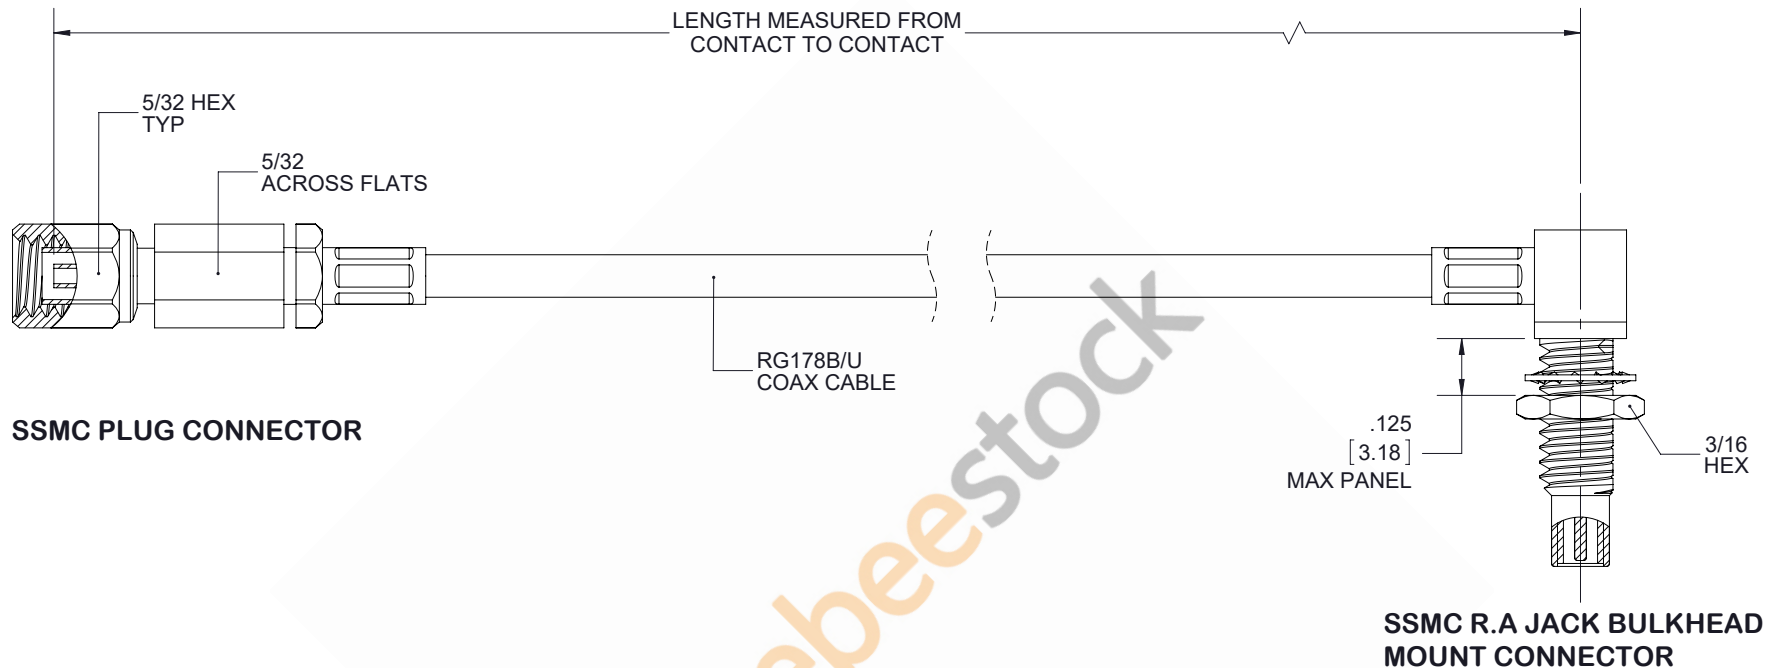

SSMC Plug to SSMC Jack Right Angle Bulkhead Cable 36 Inch Length Using RG178 Coax

ebeestock

STANDARD TOLERANCES

.X	±0.2
.XX	±0.01
.XXX	±0.005

*STANDARD TOLERANCES APPLY ONLY TO DIMENSIONS IN INCHES

MOUNTING HOLE

NOTES:

1. UNLESS OTHERWISE SPECIFIED ALL DIMENSIONS ARE NOMINAL.
2. ALL SPECIFICATIONS ARE SUBJECT TO CHANGE WITHOUT NOTICE AT ANY TIME.
3. DIMENSIONS ARE IN INCHES [mm].

CAGE CODE 53919

CAD FILE 082217

SCALE N/A

SIZE A

9999