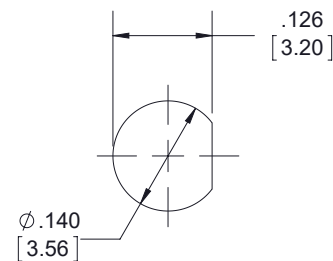

SSMC Plug to SSMC Jack Right Angle Bulkhead Cable 36 Inch Length Using RG178 Coax

ebeestock

STANDARD TOLERANCES

.X	±0.2
.XX	±0.01
.XXX	±0.005

*STANDARD TOLERANCES APPLY ONLY TO DIMENSIONS IN INCHES

MOUNTING HOLE

NOTES:

1. UNLESS OTHERWISE SPECIFIED ALL DIMENSIONS ARE NOMINAL.
2. ALL SPECIFICATIONS ARE SUBJECT TO CHANGE WITHOUT NOTICE AT ANY TIME.
3. DIMENSIONS ARE IN INCHES [mm].

CAGE CODE 53919

CAD FILE 082217

SCALE N/A