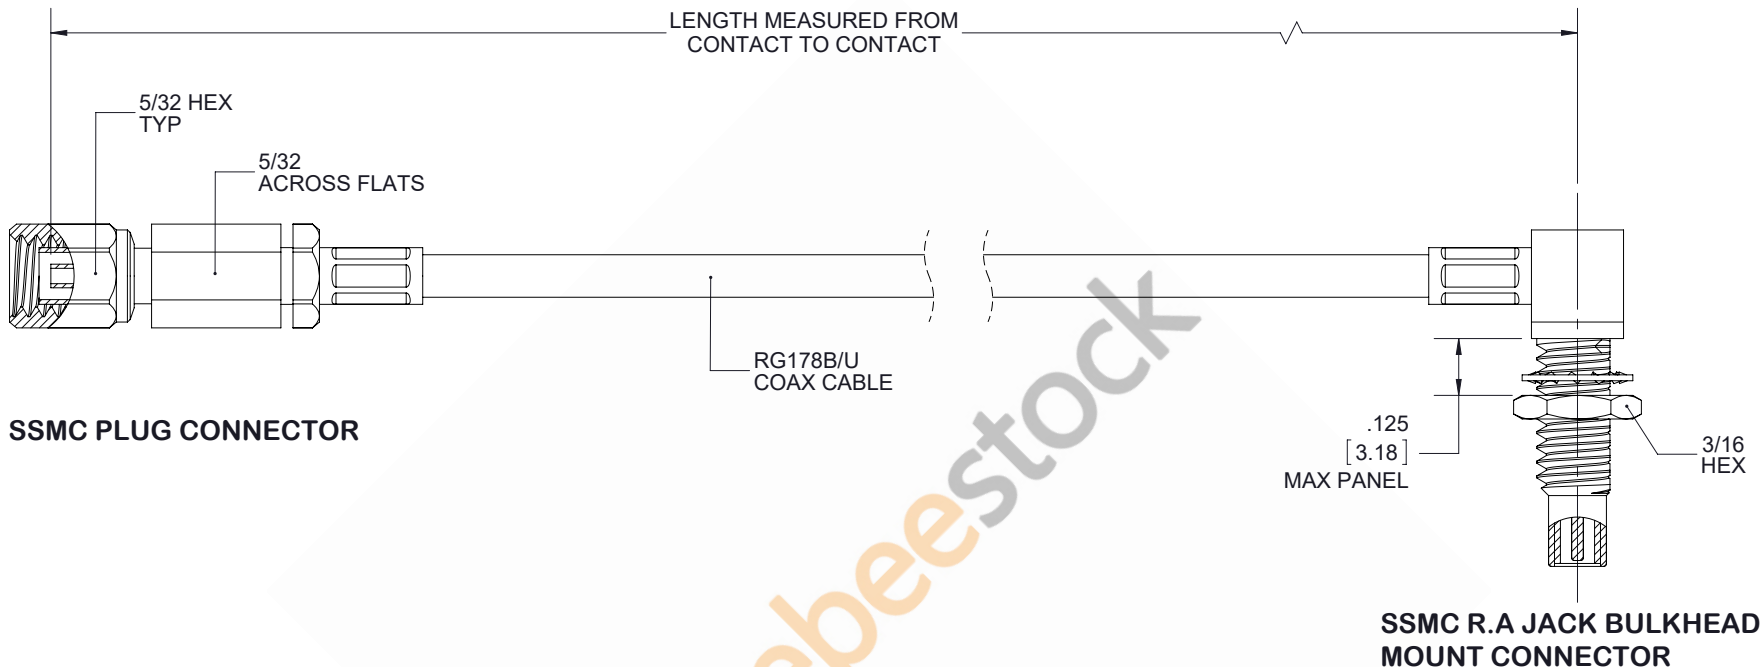

SSMC Plug to SSMC Jack Right Angle Bulkhead Cable 72 Inch Length Using RG178 Coax

© 2017 Pasternack Enterprises All Rights Reserved

PEC3C4459-72 REV 1.0

ebeestock

STANDARD TOLERANCES

.X	±0.2
.XX	±0.01
.XXX	±0.005

*STANDARD TOLERANCES APPLY ONLY TO DIMENSIONS IN INCHES

MOUNTING HOLE

8TH FLOOR, BUILDING 1,
YONGFU SCIENCE AND TECHNOLOGY
CENTER INDUSTRIAL PARK, NANZHA DISTRICT
5,HUMEN,523900,DONGGUAN, GUANGDONG, CHINA

WEBSITE: www.ebeestock.com
EMAIL: sales@ebeestock.com

DWG TITLE

ET32944

NOTES:

1. UNLESS OTHERWISE SPECIFIED ALL DIMENSIONS ARE NOMINAL.
2. ALL SPECIFICATIONS ARE SUBJECT TO CHANGE WITHOUT NOTICE AT ANY TIME.
3. DIMENSIONS ARE IN INCHES [mm].

CAGE CODE 53919

CAD FILE 082217

SCALE N/A

SIZE A

9999