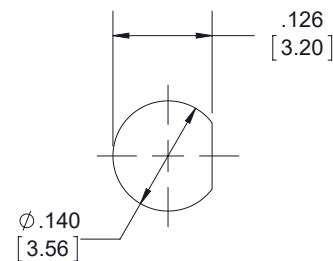

SSMC Plug to SSMC Jack Right Angle Bulkhead Cable 72 Inch Length Using RG178 Coax

© 2017 Pasternack Enterprises All Rights Reserved

PEC3C4459-72 REV 1.0

ebeestock

STANDARD TOLERANCES

.X	±0.2
.XX	±0.01
.XXX	±0.005

*STANDARD TOLERANCES APPLY ONLY TO DIMENSIONS IN INCHES

MOUNTING HOLE

8TH FLOOR, BUILDING 1,
YONGFU SCIENCE AND TECHNOLOGY
CENTER INDUSTRIAL PARK, NANZHA DISTRICT
5,HUMEN,523900,DONGGUAN, GUANGDONG, CHINA

WEBSITE: www.ebeestock.com
EMAIL: sales@ebeestock.com

DWG TITLE

ET32944

NOTES:

1. UNLESS OTHERWISE SPECIFIED ALL DIMENSIONS ARE NOMINAL.
2. ALL SPECIFICATIONS ARE SUBJECT TO CHANGE WITHOUT NOTICE AT ANY TIME.
3. DIMENSIONS ARE IN INCHES [mm].

CAGE CODE 53919

CAD FILE 082217

SCALE N/A

SIZE A

9999