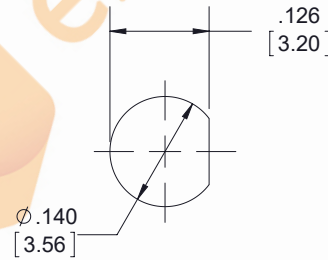

SSMC Jack Right Angle Bulkhead to SSMC Jack Right Angle Bulkhead Cable 6 Inch Length Using RG178 Coax

SSMC R.A JACK BULKHEAD MOUNT CONNECTOR

SSMC R.A JACK BULKHEAD MOUNT CONNECTOR

MOUNTING HOLE

STANDARD TOLERANCES

- .X ±0.2
- .XX ±0.01
- .XXX ±0.005

*STANDARD TOLERANCES APPLY ONLY TO DIMENSIONS IN INCHES

8TH FLOOR, BUILDING 1,
YONGFU SCIENCE AND TECHNOLOGY
CENTER INDUSTRIAL PARK, NANZHA DISTRICT
5,HUMEN,523900,DONGGUAN, GUANGDONG, CHINA

WEBSITE: www.ebeestock.com
EMAIL: sales@ebeestock.com

DWG TITLE

ET32961

NOTES:

1. UNLESS OTHERWISE SPECIFIED ALL DIMENSIONS ARE NOMINAL.
2. ALL SPECIFICATIONS ARE SUBJECT TO CHANGE WITHOUT NOTICE AT ANY TIME.
3. DIMENSIONS ARE IN INCHES [mm].