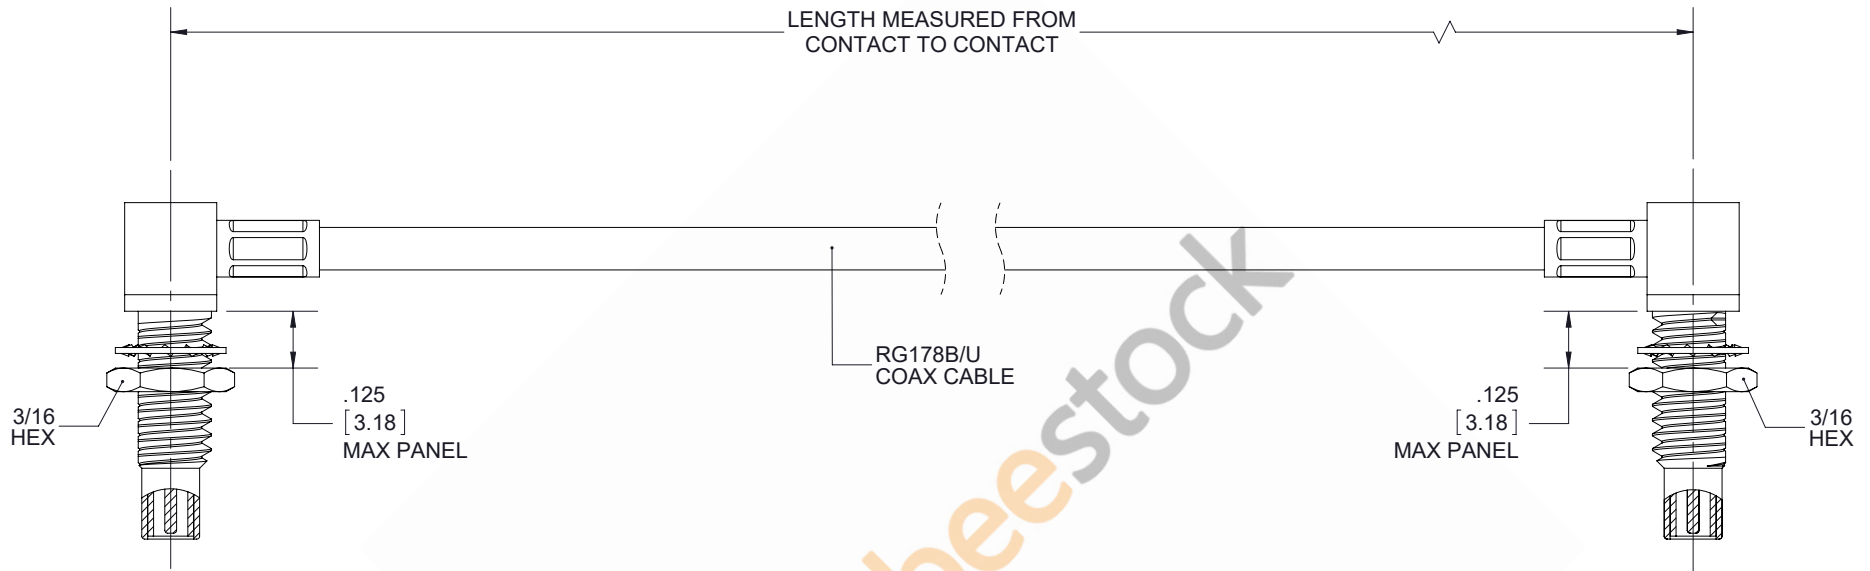

SSMC Jack Right Angle Bulkhead to SSMC Jack Right Angle Bulkhead Cable 6 Inch Length Using RG178 Coax

SSMC R.A JACK BULKHEAD MOUNT CONNECTOR

SSMC R.A JACK BULKHEAD MOUNT CONNECTOR

MOUNTING HOLE

STANDARD TOLERANCES

- .X ±0.2
- .XX ±0.01
- .XXX ±0.005

*STANDARD TOLERANCES APPLY ONLY TO DIMENSIONS IN INCHES

8TH FLOOR, BUILDING 1,
YONGFU SCIENCE AND TECHNOLOGY
CENTER INDUSTRIAL PARK, NANZHA DISTRICT
5,HUMEN,523900,DONGGUAN, GUANGDONG, CHINA

WEBSITE: www.ebeestock.com
EMAIL: sales@ebeestock.com

DWG TITLE

ET32961

NOTES:

1. UNLESS OTHERWISE SPECIFIED ALL DIMENSIONS ARE NOMINAL.
2. ALL SPECIFICATIONS ARE SUBJECT TO CHANGE WITHOUT NOTICE AT ANY TIME.
3. DIMENSIONS ARE IN INCHES [mm].

CAGE CODE 53919

CAD FILE 082217

SCALE N/A

SIZE A

9999