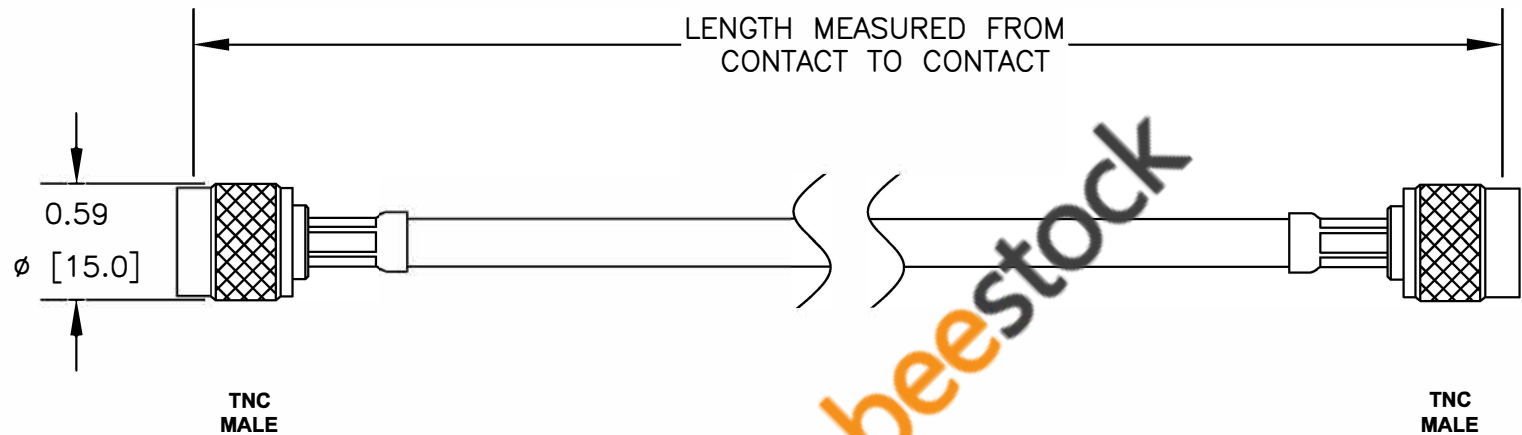

COMPONENTS	IMPEDANCE
TNC MALE	50 OHM
TNC MALE	50 OHM
RG8X	50 OHM

Standard Lengths	
-12	12"
-24	24"
-36	36"
-48	48"
-60	60"
-XXX	Custom Length in inches

 <p>8TH FLOOR, BUILDING 1, YONGFU SCIENCE AND TECHNOLOGY CENTER INDUSTRIAL PARK, NANZHA DISTRICT 5, HUMEN, 523900, DONGGUAN, GUANGDONG, CHINA</p> <p>WEBSITE: <a href="http://www.ebeestock.com">www.ebeestock.com</a> EMAIL: <a href="mailto:sales@ebeestock.com">sales@ebeestock.com</a></p> <p>ESTABLISHED 2003</p>		<p><b>COAXIAL &amp; FIBER OPTICS</b></p>	
<p>DWG TITLE</p> <p style="font-size: 24pt; color: blue;"><b>ET33252</b></p>		<p>DES. CABLE ASSEMBLY, RG8X, TNC MALE TO TNC MALE</p>	
<p>REV. -</p>	<p><b>FSCM NO. 53919</b></p>	<p>CAD FILE 082411</p>	<p>SCALE N/A</p>
		<p>SIZE A</p>	<p>2231</p>
<p><b>NOTES:</b></p> <p>1. UNLESS OTHERWISE SPECIFIED ALL DIMENSIONS ARE NOMINAL.</p> <p>2. ALL SPECIFICATIONS ARE SUBJECT TO CHANGE WITHOUT NOTICE AT ANY TIME.</p> <p>3. DIMENSIONS ARE IN INCHES [mm].</p> <p>4. LENGTH TOLERANCE IS <math>\pm 1.5\%</math> OR <math>3/8"</math>, WHICHEVER IS GREATER.</p>			