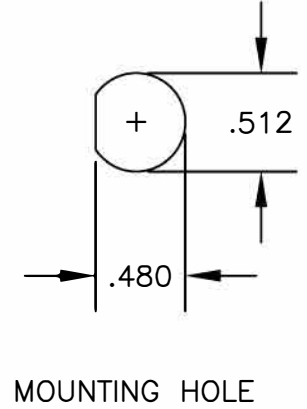

COMPONENTS	IMPEDANCE
UMCX PLUG	50 OHM
REVERSE POLARITY TNC FEMALE BULKHEAD	50 OHM
RG178B/U	50 OHM

Standard Lengths	
-3	3"
-6	6"
-9	9"
-12	12"
-18	18"
-24	24"
-XXX	Custom Length in inches
	(24" Max Length)

ESTABLISHED 2003

**COAXIAL & FIBER OPTICS**

<b>DWG TITLE</b>	<b>DES.</b> UMCX PLUG TO REVERSE POLARITY TNC FEMALE BULKHEAD, RG178B/U				
ET33346					
REV. A	FSCM NO. 53919	CAD FILE 042210	SCALE N/A	SIZE A	147

**NOTES:**

1. UNLESS OTHERWISE SPECIFIED ALL DIMENSIONS ARE NOMINAL.
2. ALL SPECIFICATIONS ARE SUBJECT TO CHANGE WITHOUT NOTICE AT ANY TIME.
3. DIMENSIONS ARE IN INCHES.
4. LENGTH TOLERANCE IS ± 1.5% OR 3/8", WHICHEVER IS GREATER.