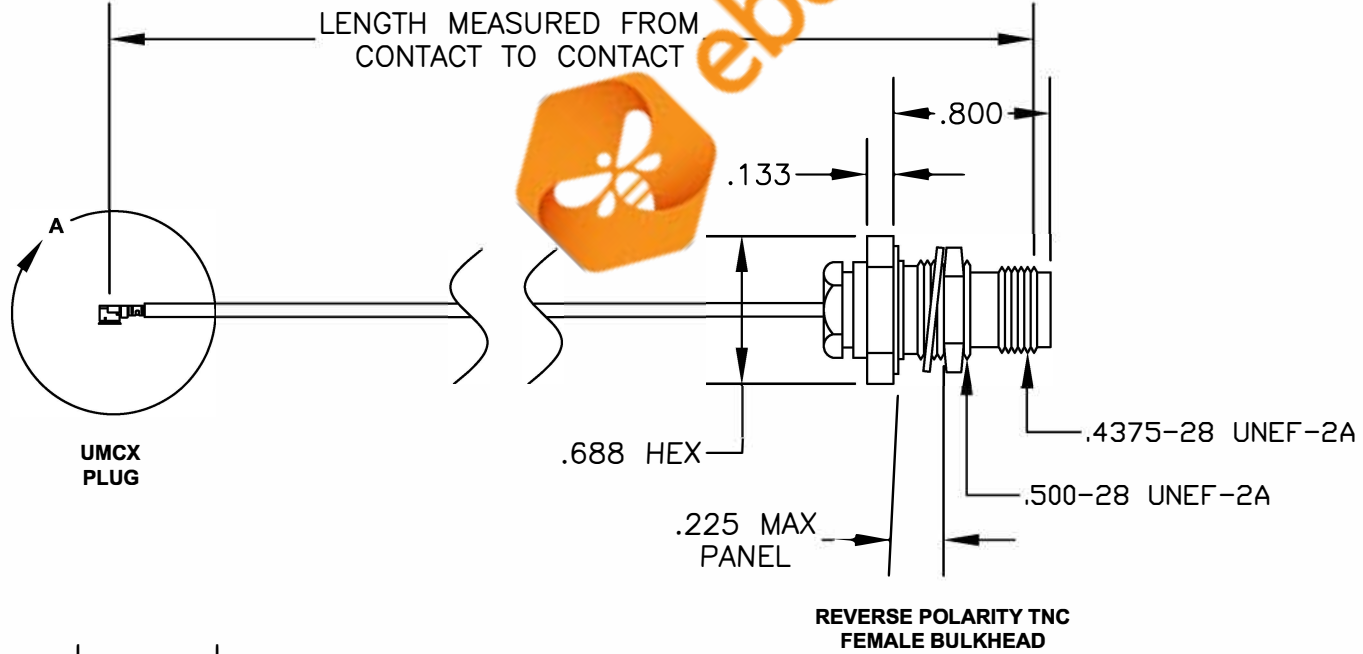

COMPONENTS	IMPEDANCE
UMCX PLUG	50 OHM
REVERSE POLARITY TNC FEMALE BULKHEAD	50 OHM
RG178B/U	50 OHM

Standard Lengths	
-3	3"
-6	6"
-9	9"
-12	12"
-18	18"
-24	24"
-XXX	Custom Length in inches
	(24" Max Length)

ESTABLISHED 2003

**COAXIAL & FIBER OPTICS**

<b>DWG TITLE</b>	<b>DES.</b> UMCX PLUG TO REVERSE POLARITY TNC FEMALE BULKHEAD, RG178B/U				
ET33346					
REV. A	FSCM NO. 53919	CAD FILE 042210	SCALE N/A	SIZE A	147

**NOTES:**

1. UNLESS OTHERWISE SPECIFIED ALL DIMENSIONS ARE NOMINAL.
2. ALL SPECIFICATIONS ARE SUBJECT TO CHANGE WITHOUT NOTICE AT ANY TIME.
3. DIMENSIONS ARE IN INCHES.
4. LENGTH TOLERANCE IS ± 1.5% OR 3/8", WHICHEVER IS GREATER.