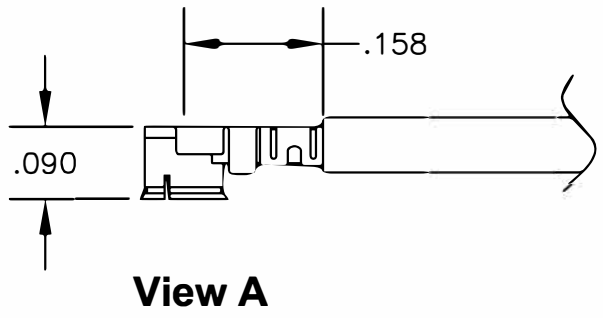

COMPONENTS	IMPEDANCE
UMCX PLUG	50 OHM
REVERSE POLARITY TNC FEMALE BULKHEAD	50 OHM
RG178B/U	50 OHM

Standard Lengths	
-3	3"
-6	6"
-9	9"
-12	12"
-18	18"
-24	24"
-XXX	Custom Length in inches
	(24" Max Length)

ESTABLISHED 2003

**COAXIAL & FIBER OPTICS**

<b>DWG TITLE</b>	<b>DES.</b> UMCX PLUG TO REVERSE POLARITY TNC FEMALE BULKHEAD, RG178B/U				
ET33346					
REV. A	FSCM NO. 53919	CAD FILE 042210	SCALE N/A	SIZE A	147

**NOTES:**

1. UNLESS OTHERWISE SPECIFIED ALL DIMENSIONS ARE NOMINAL.
2. ALL SPECIFICATIONS ARE SUBJECT TO CHANGE WITHOUT NOTICE AT ANY TIME.
3. DIMENSIONS ARE IN INCHES.
4. LENGTH TOLERANCE IS ± 1.5% OR 3/8", WHICHEVER IS GREATER.