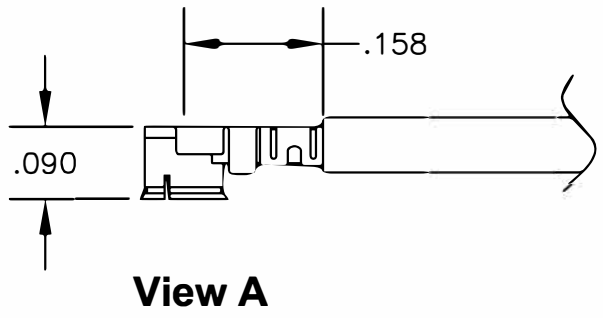

COMPONENTS	IMPEDANCE
UMCX PLUG	50 OHM
REVERSE POLARITY TNC FEMALE BULKHEAD	50 OHM
RG178B/U	50 OHM

Standard Lengths	
-3	3"
-6	6"
-9	9"
-12	12"
-18	18"
-24	24"
-XXX	Custom Length in inches
	(24" Max Length)

ESTABLISHED 2003

**COAXIAL & FIBER OPTICS**

<b>DWG TITLE</b>	<b>DES.</b> UMCX PLUG TO REVERSE POLARITY TNC FEMALE BULKHEAD, RG178B/U				
<b>ET33348</b>					
<b>REV. A</b>	<b>FSCM NO. 53919</b>	CAD FILE 042210	SCALE N/A	SIZE A	147

**NOTES:**  
1. UNLESS OTHERWISE SPECIFIED ALL DIMENSIONS ARE NOMINAL.  
2. ALL SPECIFICATIONS ARE SUBJECT TO CHANGE WITHOUT NOTICE AT ANY TIME.  
3. DIMENSIONS ARE IN INCHES.  
4. LENGTH TOLERANCE IS ± 1.5% OR 3/8", WHICHEVER IS GREATER.