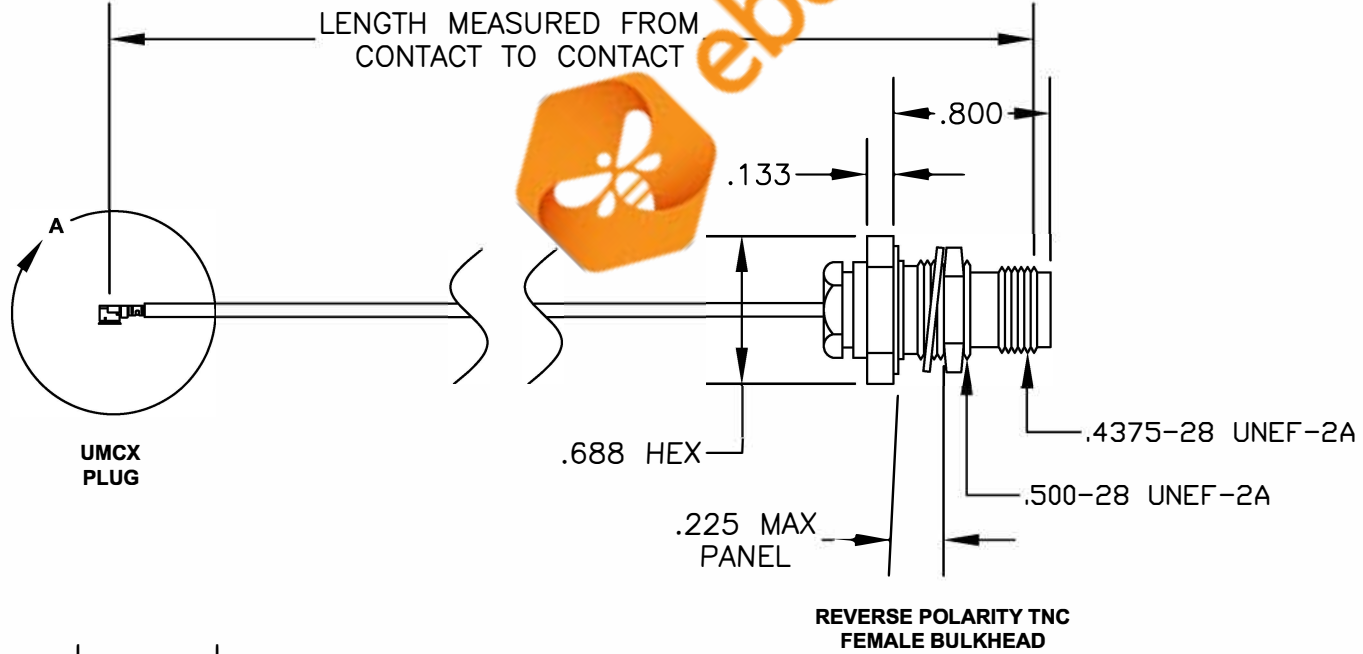

COMPONENTS	IMPEDANCE
UMCX PLUG	50 OHM
REVERSE POLARITY TNC FEMALE BULKHEAD	50 OHM
RG178B/U	50 OHM

Standard Lengths	
-3	3"
-6	6"
-9	9"
-12	12"
-18	18"
-24	24"
-XXX	Custom Length in inches
	(24" Max Length)

ESTABLISHED 2003

**COAXIAL & FIBER OPTICS**

<b>DWG TITLE</b>	<b>DES.</b> UMCX PLUG TO REVERSE POLARITY TNC FEMALE BULKHEAD, RG178B/U				
<b>ET33348</b>					
<b>REV. A</b>	<b>FSCM NO. 53919</b>	CAD FILE 042210	SCALE N/A	SIZE A	147

**NOTES:**  
1. UNLESS OTHERWISE SPECIFIED ALL DIMENSIONS ARE NOMINAL.  
2. ALL SPECIFICATIONS ARE SUBJECT TO CHANGE WITHOUT NOTICE AT ANY TIME.  
3. DIMENSIONS ARE IN INCHES.  
4. LENGTH TOLERANCE IS ± 1.5% OR 3/8", WHICHEVER IS GREATER.