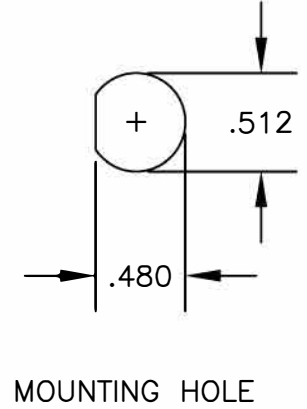

COMPONENTS	IMPEDANCE
UMCX PLUG	50 OHM
REVERSE POLARITY TNC FEMALE BULKHEAD	50 OHM
RG178B/U	50 OHM

Standard Lengths	
-3	3"
-6	6"
-9	9"
-12	12"
-18	18"
-24	24"
-XXX	Custom Length in inches
	(24" Max Length)

ESTABLISHED 2003

**COAXIAL & FIBER OPTICS**

<b>DWG TITLE</b>	<b>DES.</b> UMCX PLUG TO REVERSE POLARITY TNC FEMALE BULKHEAD, RG178B/U				
<b>ET33348</b>					
<b>REV. A</b>	<b>FSCM NO. 53919</b>	CAD FILE 042210	SCALE N/A	SIZE A	147

**NOTES:**  
1. UNLESS OTHERWISE SPECIFIED ALL DIMENSIONS ARE NOMINAL.  
2. ALL SPECIFICATIONS ARE SUBJECT TO CHANGE WITHOUT NOTICE AT ANY TIME.  
3. DIMENSIONS ARE IN INCHES.  
4. LENGTH TOLERANCE IS ± 1.5% OR 3/8", WHICHEVER IS GREATER.