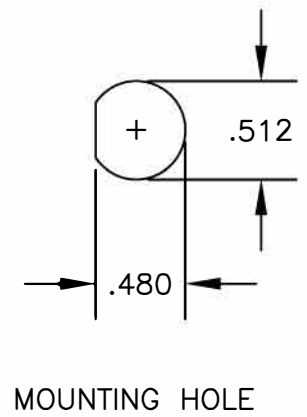

COMPONENTS	IMPEDANCE
UMCX PLUG	50 OHM
REVERSE POLARITY TNC FEMALE BULKHEAD	50 OHM
RG178B/U	50 OHM

Standard Lengths	
-3	3"
-6	6"
-9	9"
-12	12"
-18	18"
-24	24"
-XXX	Custom Length in inches
	(24" Max Length)

ESTABLISHED 2003

COAXIAL & FIBER OPTICS

<b>DWG TITLE</b>	<b>DES.</b> UMCX PLUG TO REVERSE POLARITY TNC FEMALE BULKHEAD, RG178B/U				
ET33350					
<b>REV. A</b>	<b>FSCM NO. 53919</b>	CAD FILE 042210	SCALE N/A	SIZE A	147

**NOTES:**

1. UNLESS OTHERWISE SPECIFIED ALL DIMENSIONS ARE NOMINAL.
2. ALL SPECIFICATIONS ARE SUBJECT TO CHANGE WITHOUT NOTICE AT ANY TIME.
3. DIMENSIONS ARE IN INCHES.
4. LENGTH TOLERANCE IS ± 1.5% OR 3/8", WHICHEVER IS GREATER.