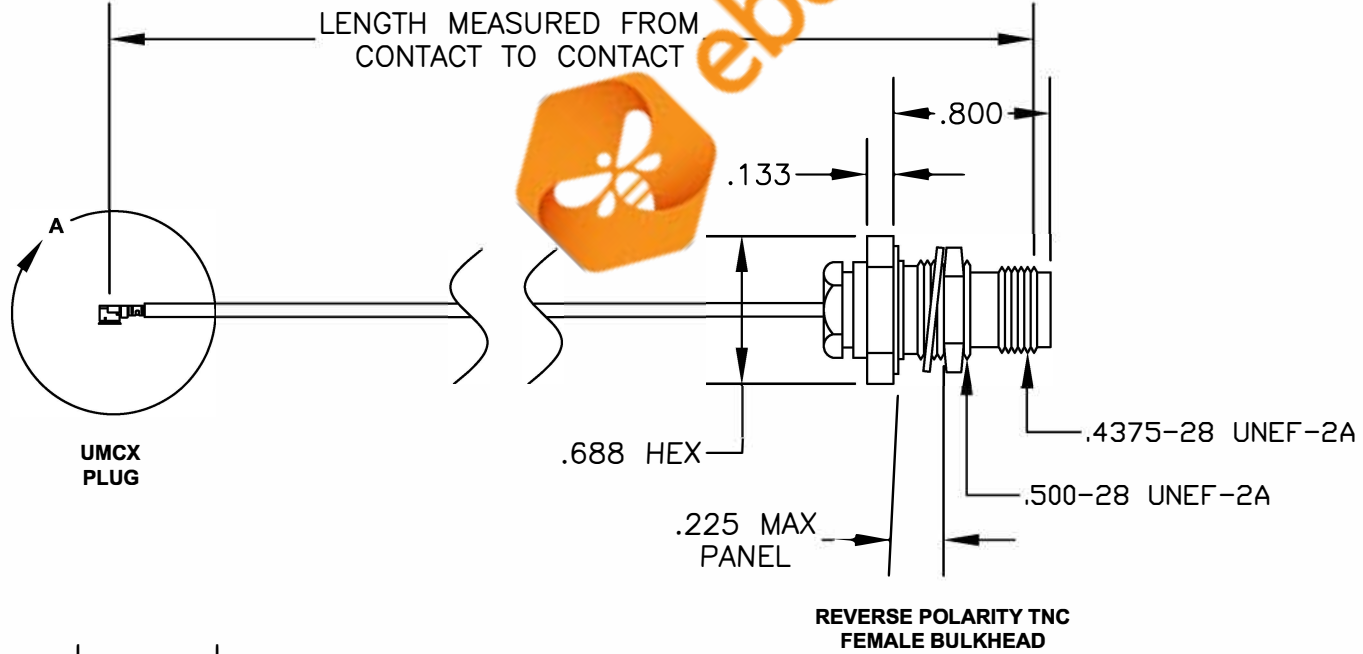

COMPONENTS	IMPEDANCE
UMCX PLUG	50 OHM
REVERSE POLARITY TNC FEMALE BULKHEAD	50 OHM
RG178B/U	50 OHM

Standard Lengths	
-3	3"
-6	6"
-9	9"
-12	12"
-18	18"
-24	24"
-XXX	Custom Length in inches
	(24" Max Length)

ESTABLISHED 2003

COAXIAL & FIBER OPTICS

<b>DWG TITLE</b>	<b>DES.</b> UMCX PLUG TO REVERSE POLARITY TNC FEMALE BULKHEAD, RG178B/U				
ET33350					
<b>REV. A</b>	<b>FSCM NO. 53919</b>	CAD FILE 042210	SCALE N/A	SIZE A	147

**NOTES:**

1. UNLESS OTHERWISE SPECIFIED ALL DIMENSIONS ARE NOMINAL.
2. ALL SPECIFICATIONS ARE SUBJECT TO CHANGE WITHOUT NOTICE AT ANY TIME.
3. DIMENSIONS ARE IN INCHES.
4. LENGTH TOLERANCE IS ± 1.5% OR 3/8", WHICHEVER IS GREATER.