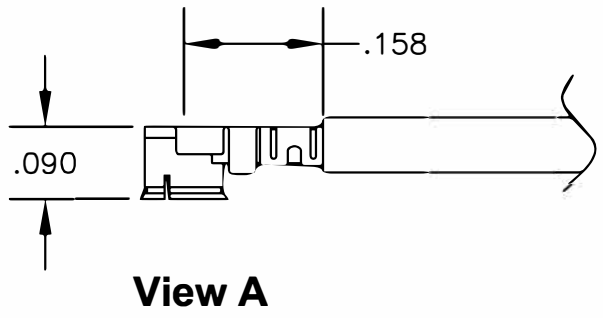

COMPONENTS	IMPEDANCE
UMCX PLUG	50 OHM
REVERSE POLARITY TNC FEMALE BULKHEAD	50 OHM
RG178B/U	50 OHM

Standard Lengths	
-3	3"
-6	6"
-9	9"
-12	12"
-18	18"
-24	24"
-XXX	Custom Length in inches
	(24" Max Length)

ESTABLISHED 2003

COAXIAL & FIBER OPTICS

<b>DWG TITLE</b>	<b>DES.</b> UMCX PLUG TO REVERSE POLARITY TNC FEMALE BULKHEAD, RG178B/U				
ET33350					
<b>REV. A</b>	<b>FSCM NO. 53919</b>	CAD FILE 042210	SCALE N/A	SIZE A	147

**NOTES:**

1. UNLESS OTHERWISE SPECIFIED ALL DIMENSIONS ARE NOMINAL.
2. ALL SPECIFICATIONS ARE SUBJECT TO CHANGE WITHOUT NOTICE AT ANY TIME.
3. DIMENSIONS ARE IN INCHES.
4. LENGTH TOLERANCE IS ± 1.5% OR 3/8", WHICHEVER IS GREATER.