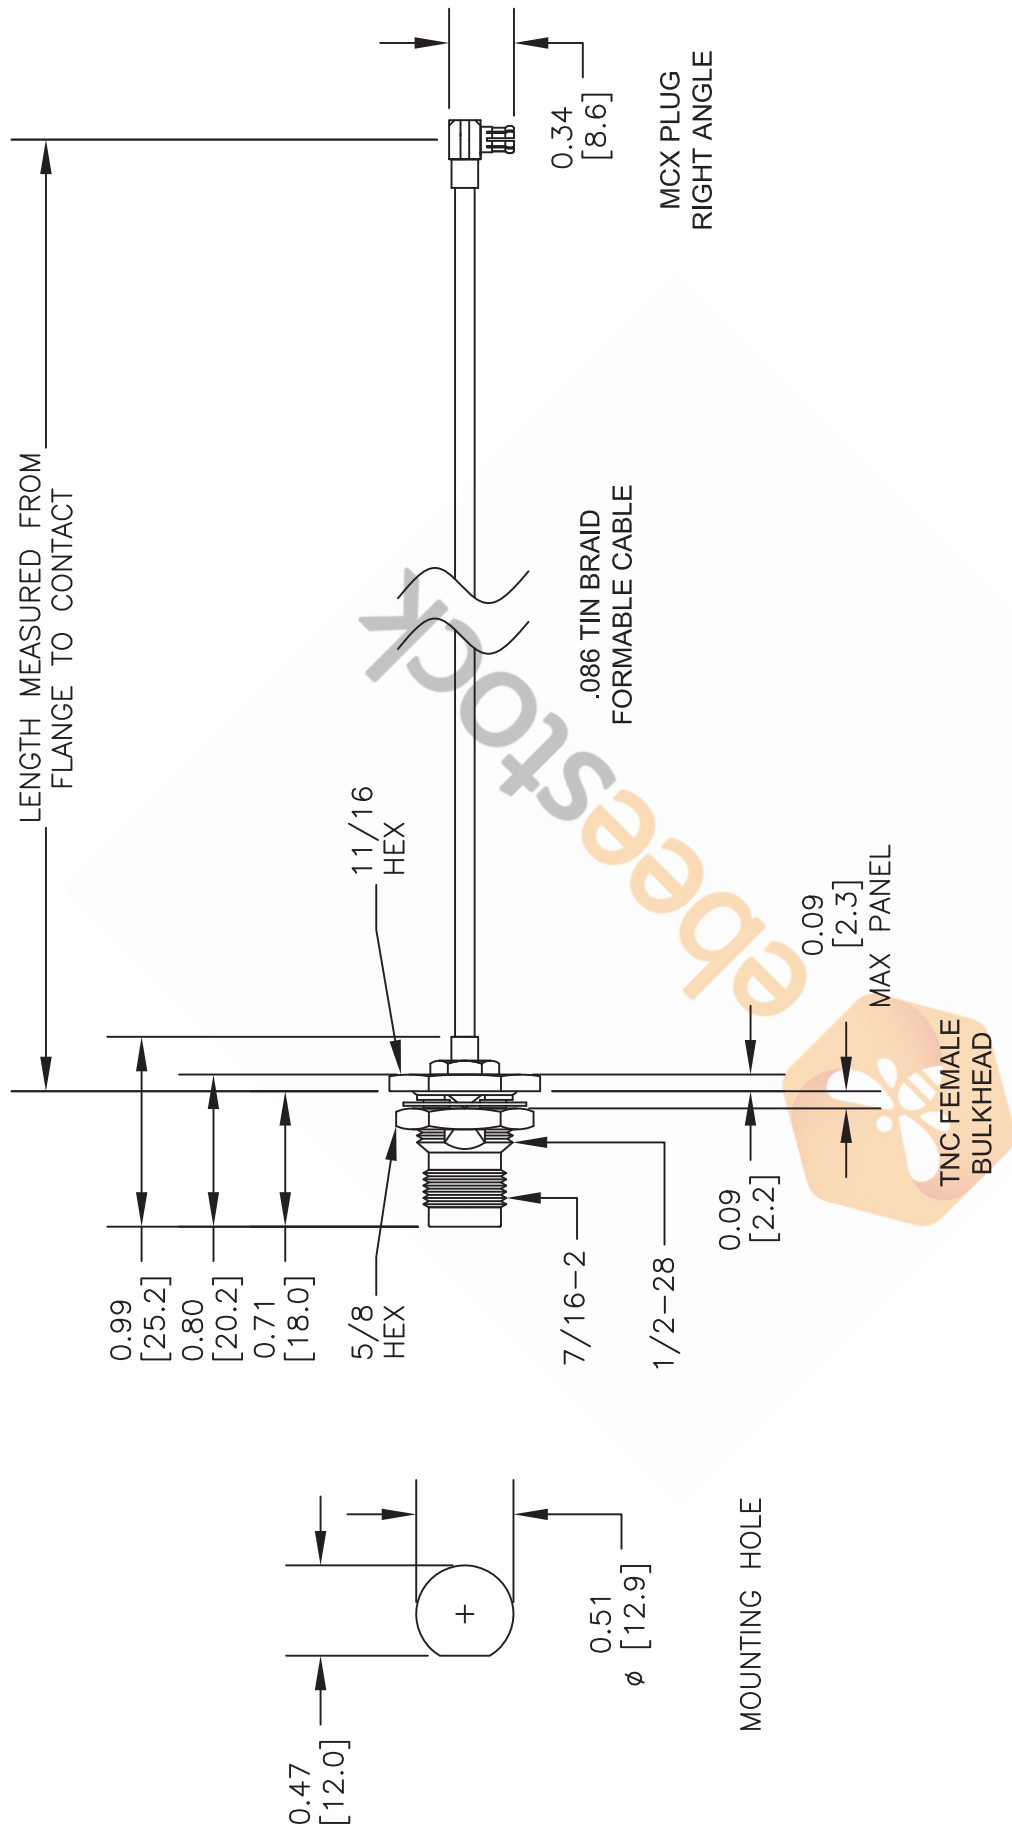

TNC Female Bulkhead to MCX Plug Right Angle Semi-Flexible Precision Cable 12 Inch Length Using Coax, LF Solder

Note: This part is lead free.

 <p><b>ebee stock</b></p> <p>8TH FLOOR, BUILDING 4, YONGFU SCIENCE AND TECHNOLOGY CENTER INDUSTRIAL PARK, NANZHA DISTRICT 5, HUMEN, 523900, DONGGUAN, GUANGDONG, CHINA</p> <p>WEBSITE: <a href="http://www.ebeestock.com">www.ebeestock.com</a> EMAIL: <a href="mailto:sales@ebeestock.com">sales@ebeestock.com</a></p>	DWG TITLE <b>ET33388</b>	CAD FILE 112116	SCALE N/A	SIZE A	2233
	NOTES: 1. UNLESS OTHERWISE SPECIFIED ALL DIMENSIONS ARE NOMINAL. 2. ALL SPECIFICATIONS ARE SUBJECT TO CHANGE WITHOUT NOTICE AT ANY TIME. 3. DIMENSIONS ARE IN INCHES [mm].				
CAGE CODE <b>53919</b>					