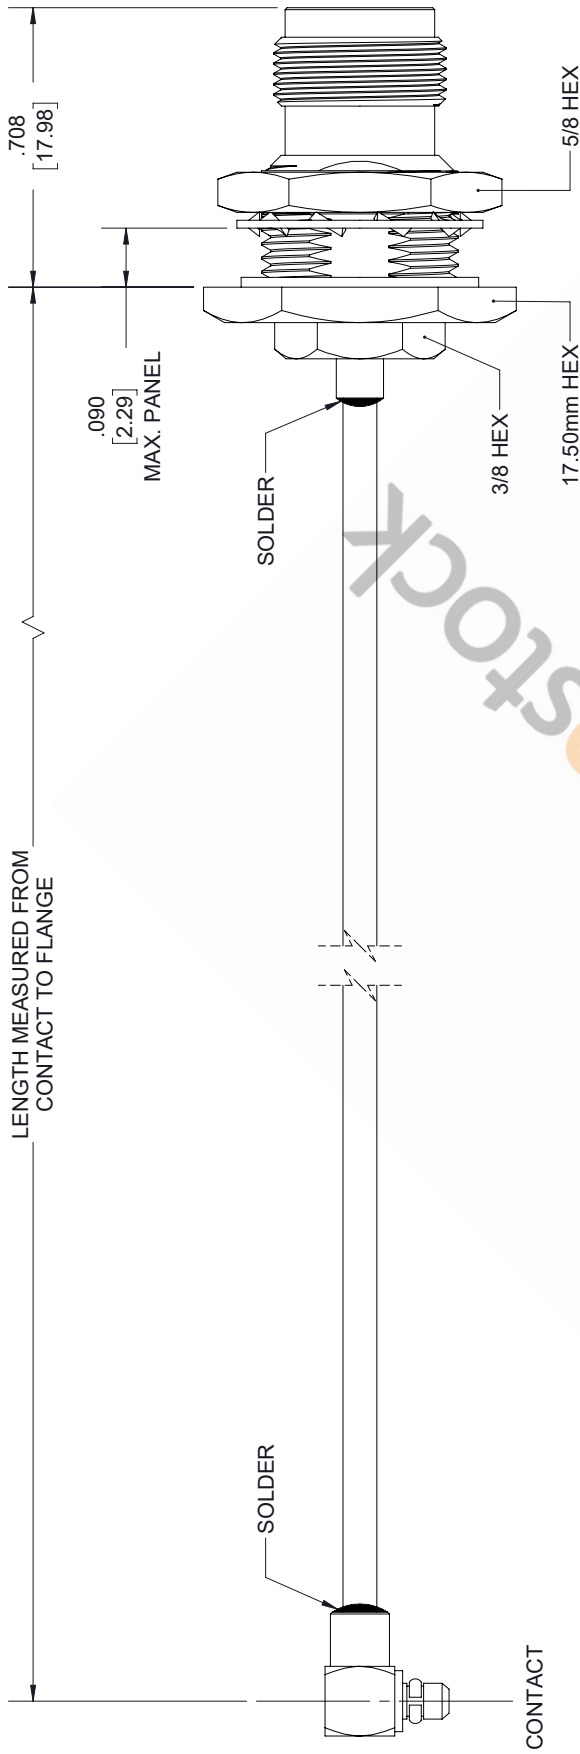

# TNC Female Bulkhead to MMCX Plug Right Angle Semi-Flexible Precision Cable 6 Inch Length Using Coax, LF Solder

REVISIONS			
REV.	DESCRIPTION	DATE	APPROVED
A	INITIAL RELEASE	10/09/19	S.ELLIS

MMCX PLUG  
RA

TNC FEMALE  
BULKHEAD

UNLESS OTHERWISE SPECIFIED LEADING DIMENSIONS ARE INCHES DIMENSIONS IN [ ] ARE MILLIMETERS TOLERANCES: X±.2 [5.08] FRACTIONS ±.132 .XX±.01 [ .25] ANGLES ± 1° .XXX±.005 [ .13] ALL DIMENSIONS SHOWN ARE FOR REFERENCE ONLY. THIRD-ANGLE PROJECTION		SIZE [CAGE CODE] DRAWN BY PART NUMBER A 53919 K.DANG ET33390	THE INFORMATION AND DESIGN IN THIS DOCUMENT IS THE PROPERTY OF PASTERNAK CORPORATION. ALL RIGHTS RESERVED. SHEET 1 OF 1 SCALE N/A