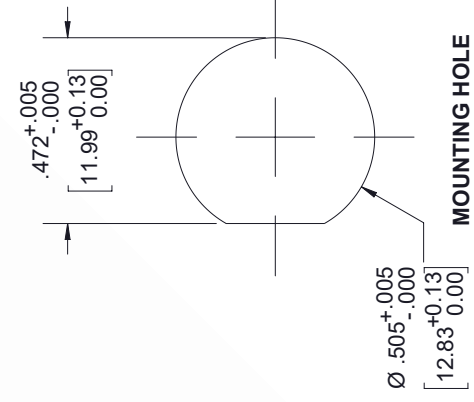

# TNC Female Bulkhead to MMCX Plug Right Angle Semi-Flexible Precision Cable 6 Inch Length Using Coax, LF Solder

REVISIONS			
REV.	DESCRIPTION	DATE	APPROVED
A	INITIAL RELEASE	10/09/19	S.ELLIS

MMCX PLUG  
RA

TNC FEMALE  
BULKHEAD

UNLESS OTHERWISE SPECIFIED LEADING DIMENSIONS ARE INCHES DIMENSIONS IN [ ] ARE MILLIMETERS TOLERANCES: X±.2 [5.08] FRACTIONS ±.132 .XX±.01 [ .25] ANGLES ± 1° .XXX±.005 [ .13] ALL DIMENSIONS SHOWN ARE FOR REFERENCE ONLY. THIRD-ANGLE PROJECTION		SIZE [CAGE CODE] DRAWN BY PART NUMBER A 53919 K.DANG ET33390	THE INFORMATION AND DESIGN IN THIS DOCUMENT IS THE PROPERTY OF PASTERNAK CORPORATION. ALL RIGHTS RESERVED. SHEET 1 OF 1 SCALE N/A