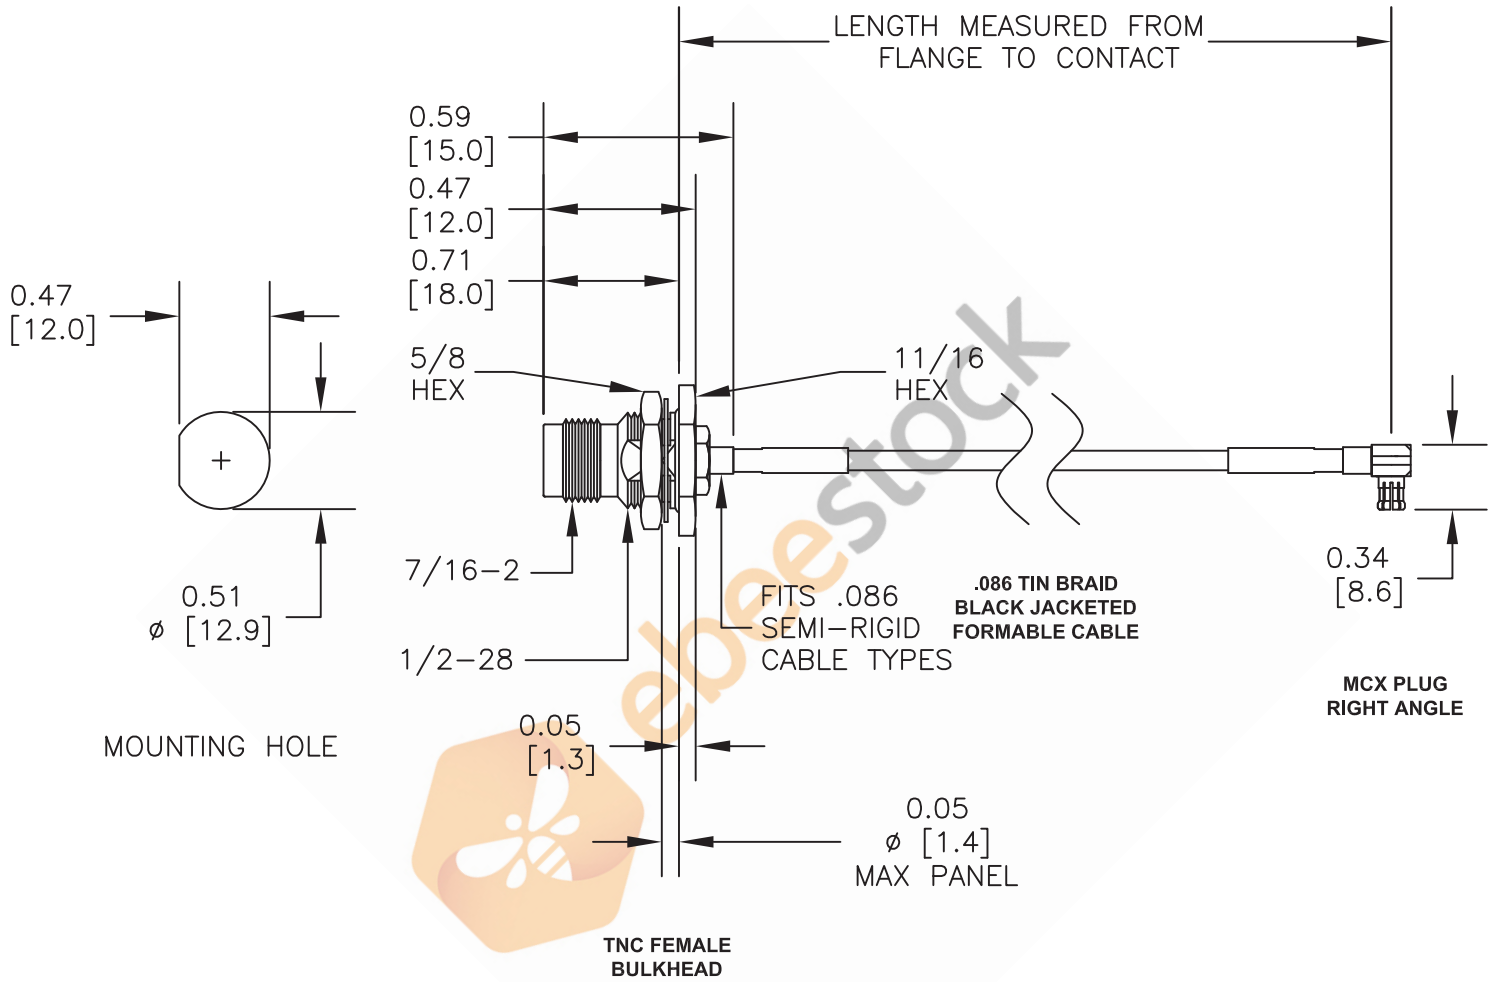

TNC Female Bulkhead to MCX Plug Right Angle Semi-Flexible Precision  
Cable 12 Inch Length Using Coax

Note: This part is lead free.

8TH FLOOR, BUILDING 1, YONGFU SCIENCE AND TECHNOLOGY  
CENTER INDUSTRIAL PARK, NANZHA DISTRICT 5,  
HUMEN, 523900, DONGGUAN, GUANGDONG, CHINA

ebeestock

WEBSITE: [www.ebeestock.com](http://www.ebeestock.com)  
EMAIL: [sales@ebeestock.com](mailto:sales@ebeestock.com)

NOTES:

1. UNLESS OTHERWISE SPECIFIED ALL DIMENSIONS ARE NOMINAL.
2. ALL SPECIFICATIONS ARE SUBJECT TO CHANGE WITHOUT NOTICE AT ANY TIME.
3. DIMENSIONS ARE IN INCHES [mm].
4. LENGTH TOLERANCE IS  $\pm 1.5\%$  OR  $3/8"$ , WHICHEVER IS GREATER.

DWG TITLE

ET33412

FSCM NO. 53919

CAD FILE

012215

SCALE N/A

SIZE A

2233